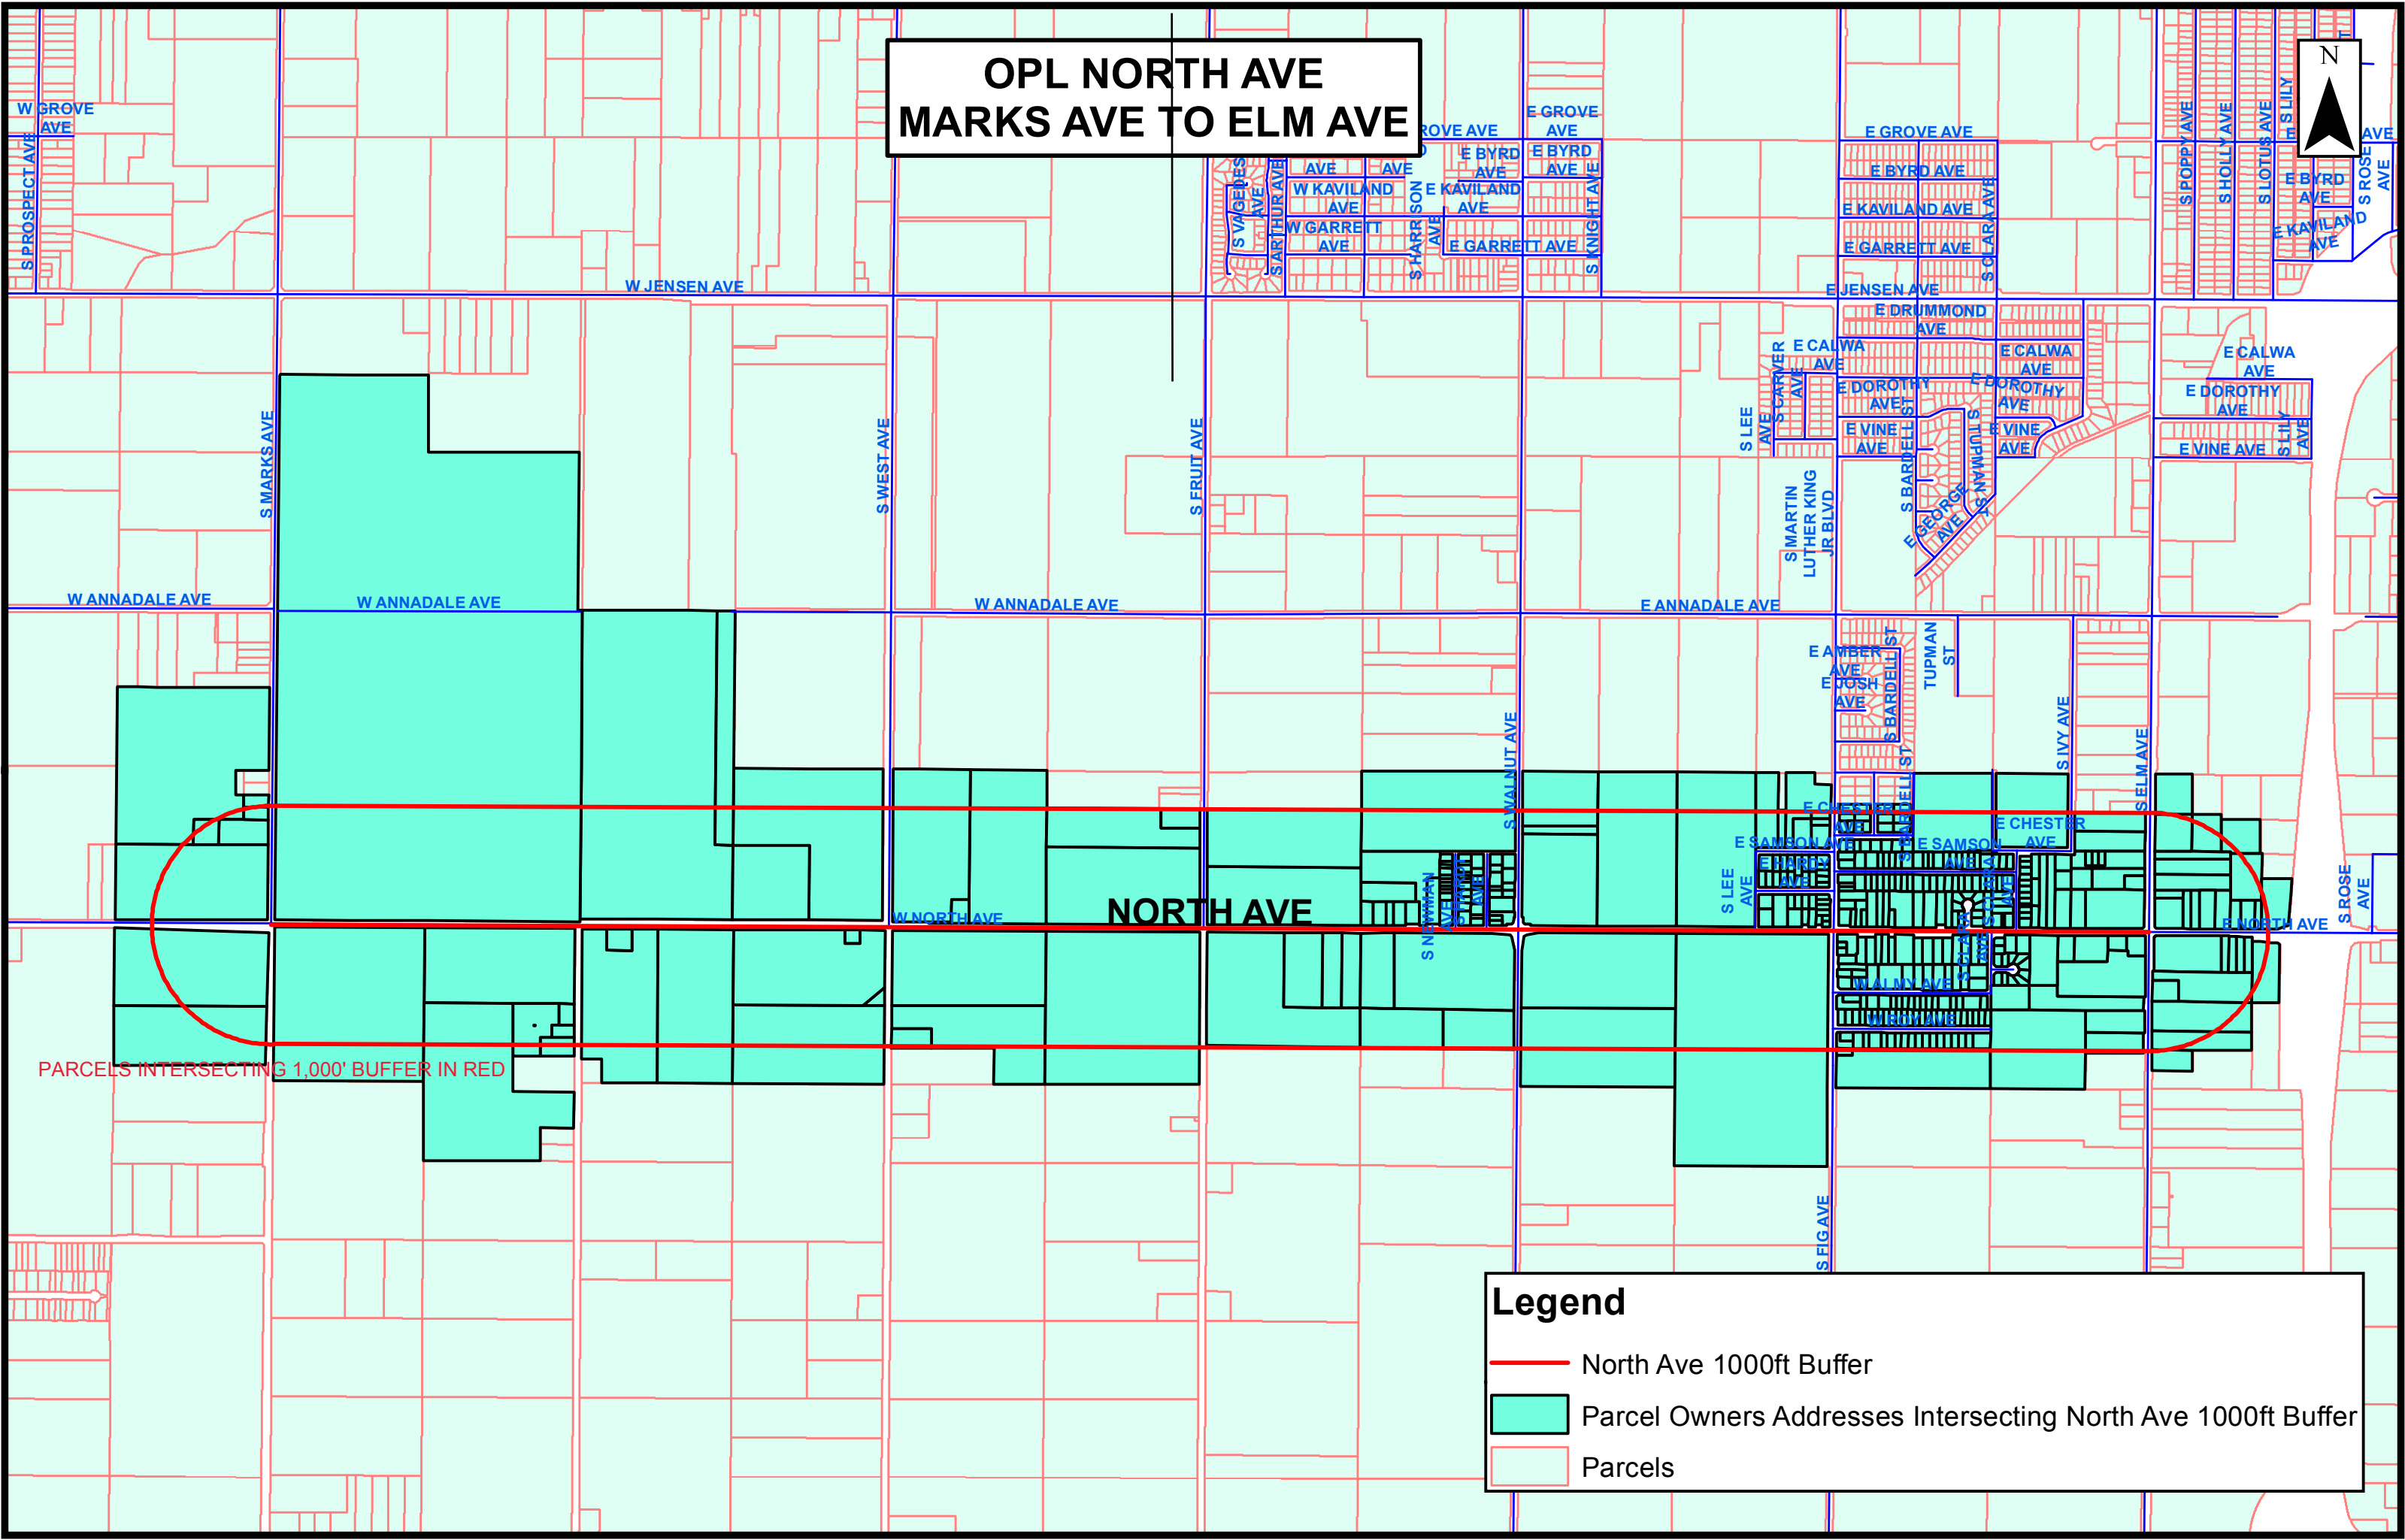

Exhibit "C"
Public Hearing Notice Mailing List Vicinity Map

OPL NORTH AVE MARKS AVE TO ELM AVE

PARCELS INTERSECTING 1,000' BUFFER IN RED

Legend

- North Ave 1000ft Buffer
- █ Parcel Owners Addresses Intersecting North Ave 1000ft Buffer
- ▭ Parcels