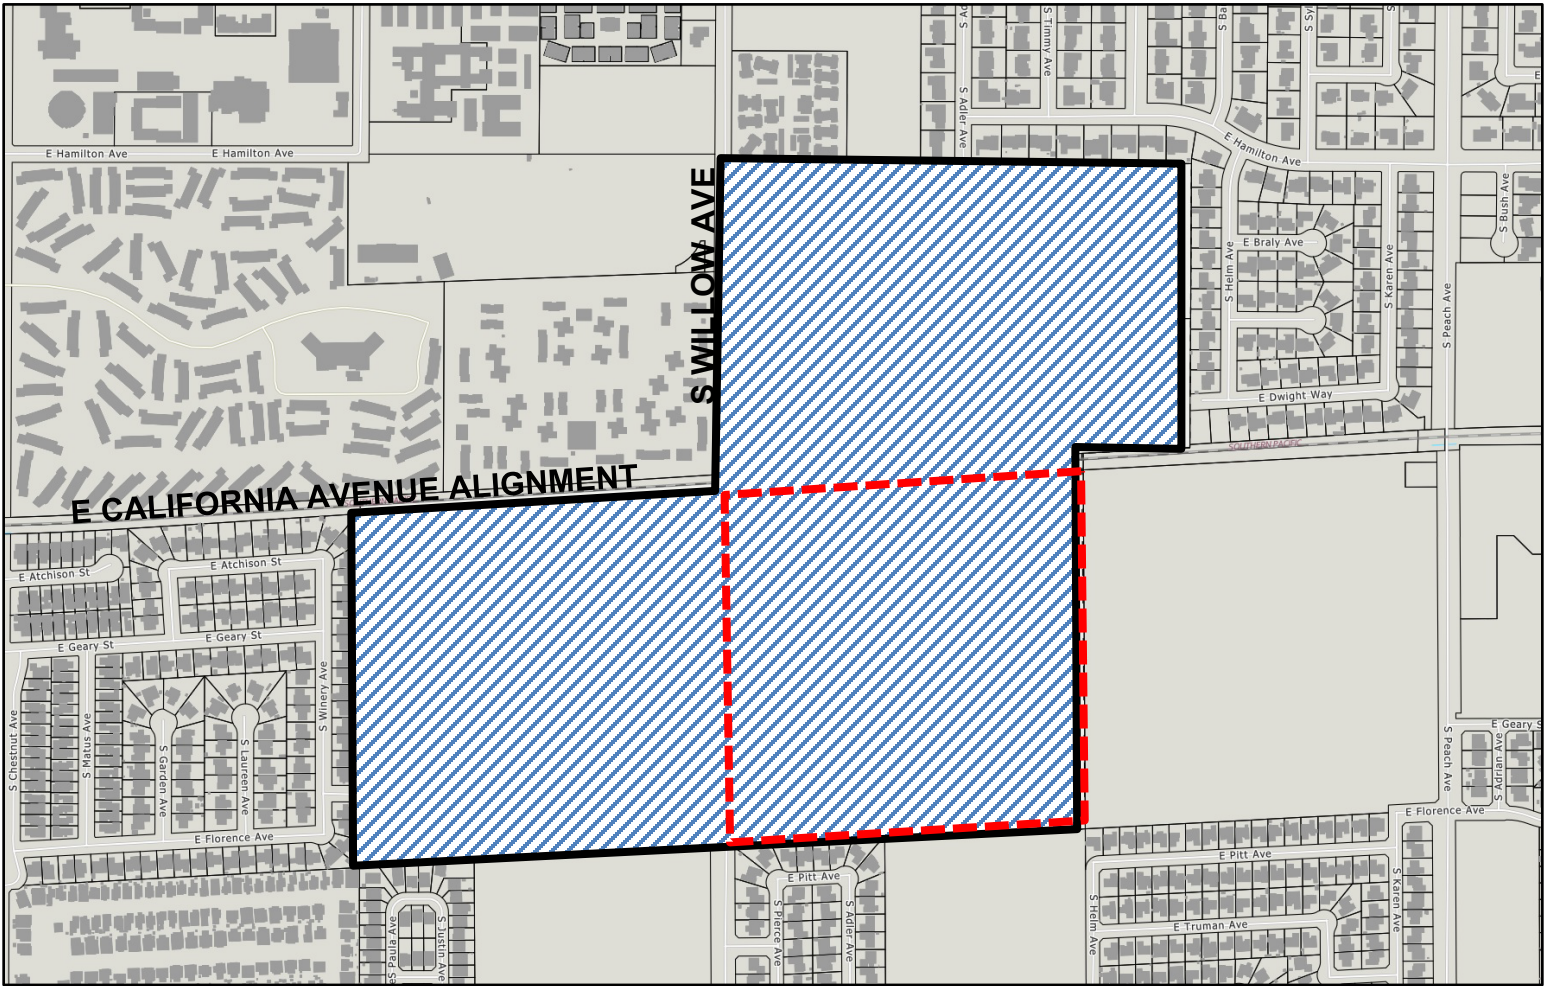

Exhibit D

VICINITY MAP

LEGEND

T-6345
±36.75 acres

Annexation Boundary
±123.74 acres