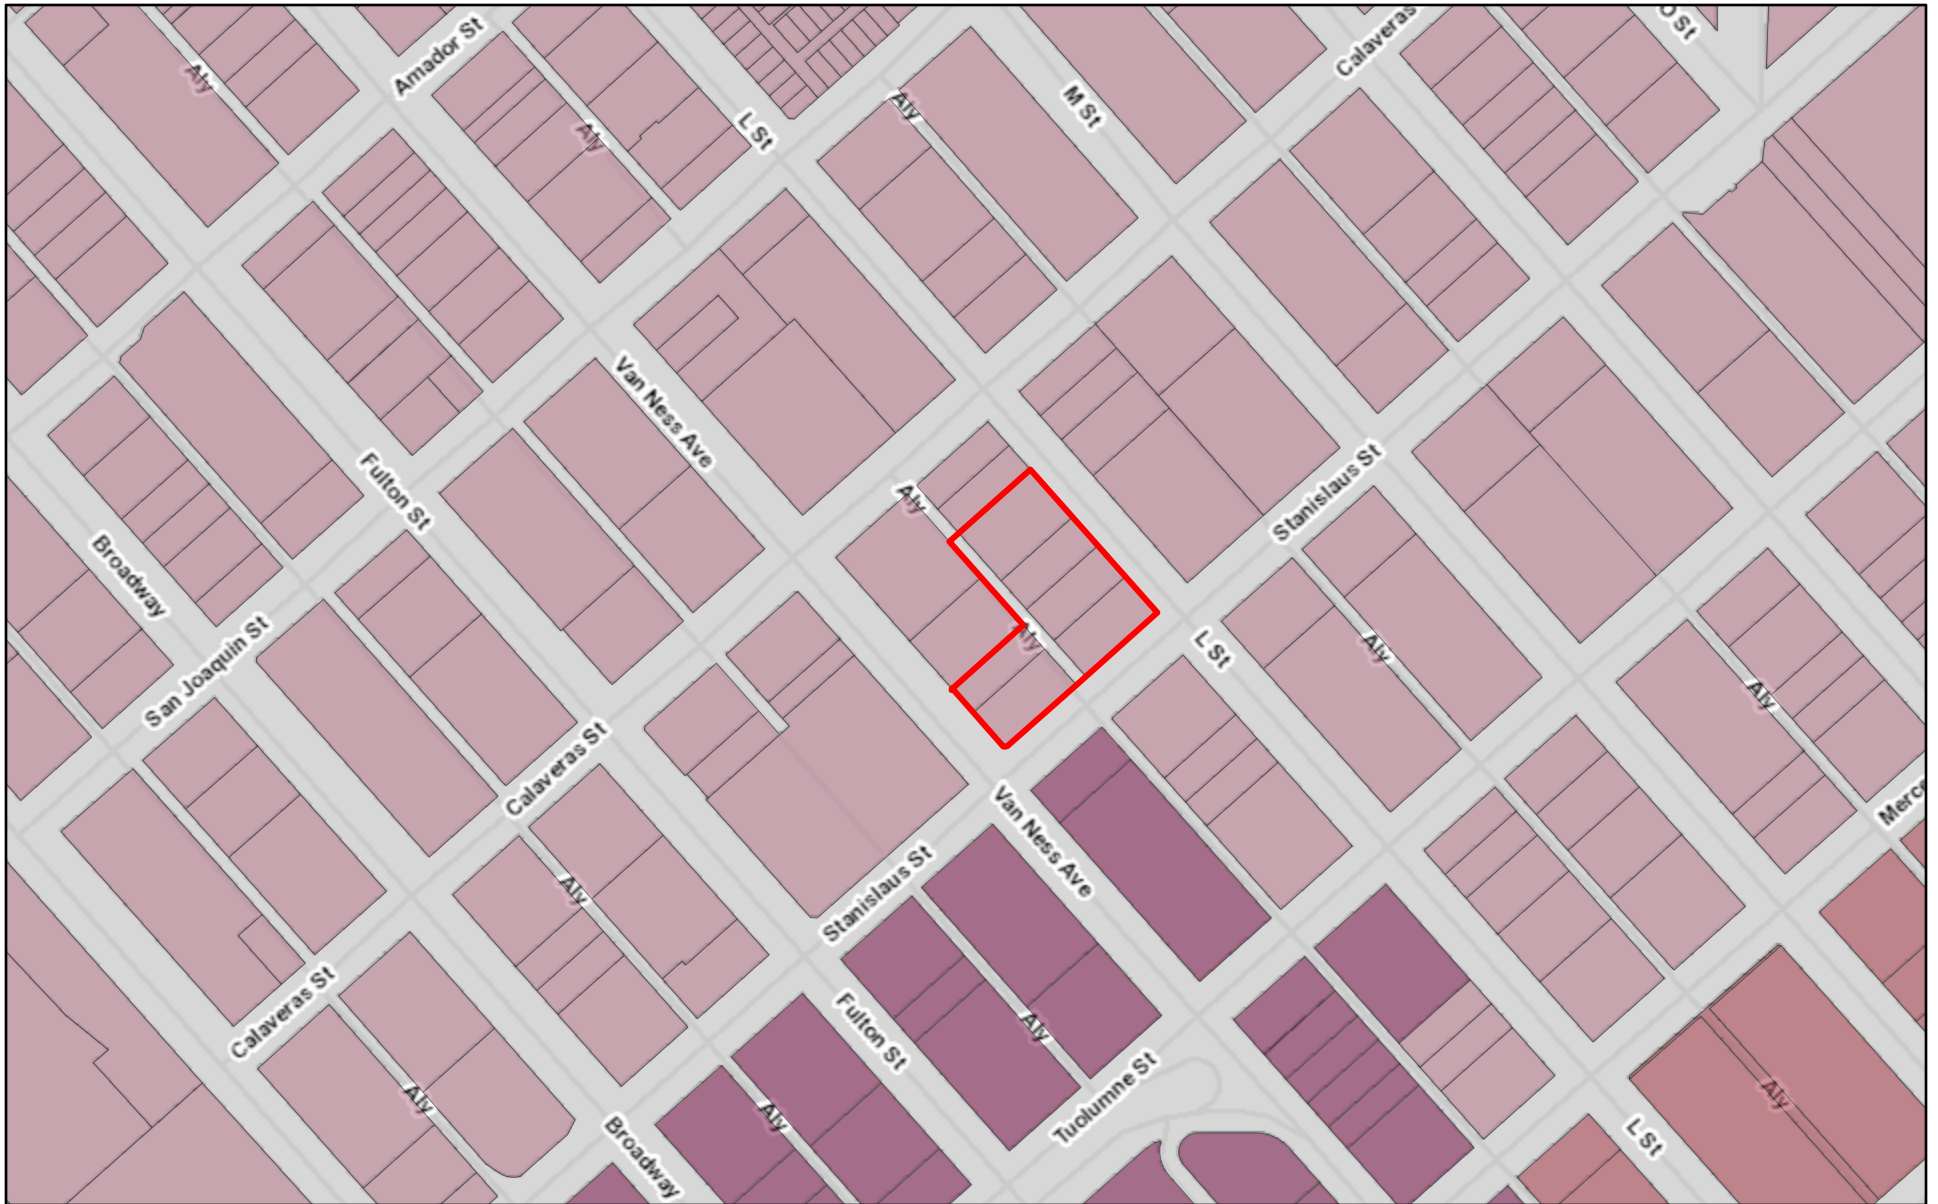

# Zoning Map

11/9/2021, 10:15:21 AM

-  Override 1
-  Planning - Zoning
-  Parcel Data
-  DTG - Downtown General
-  DTN - Downtown Neighborhood
-  DTC - Downtown Core
-  IL - Light Industrial