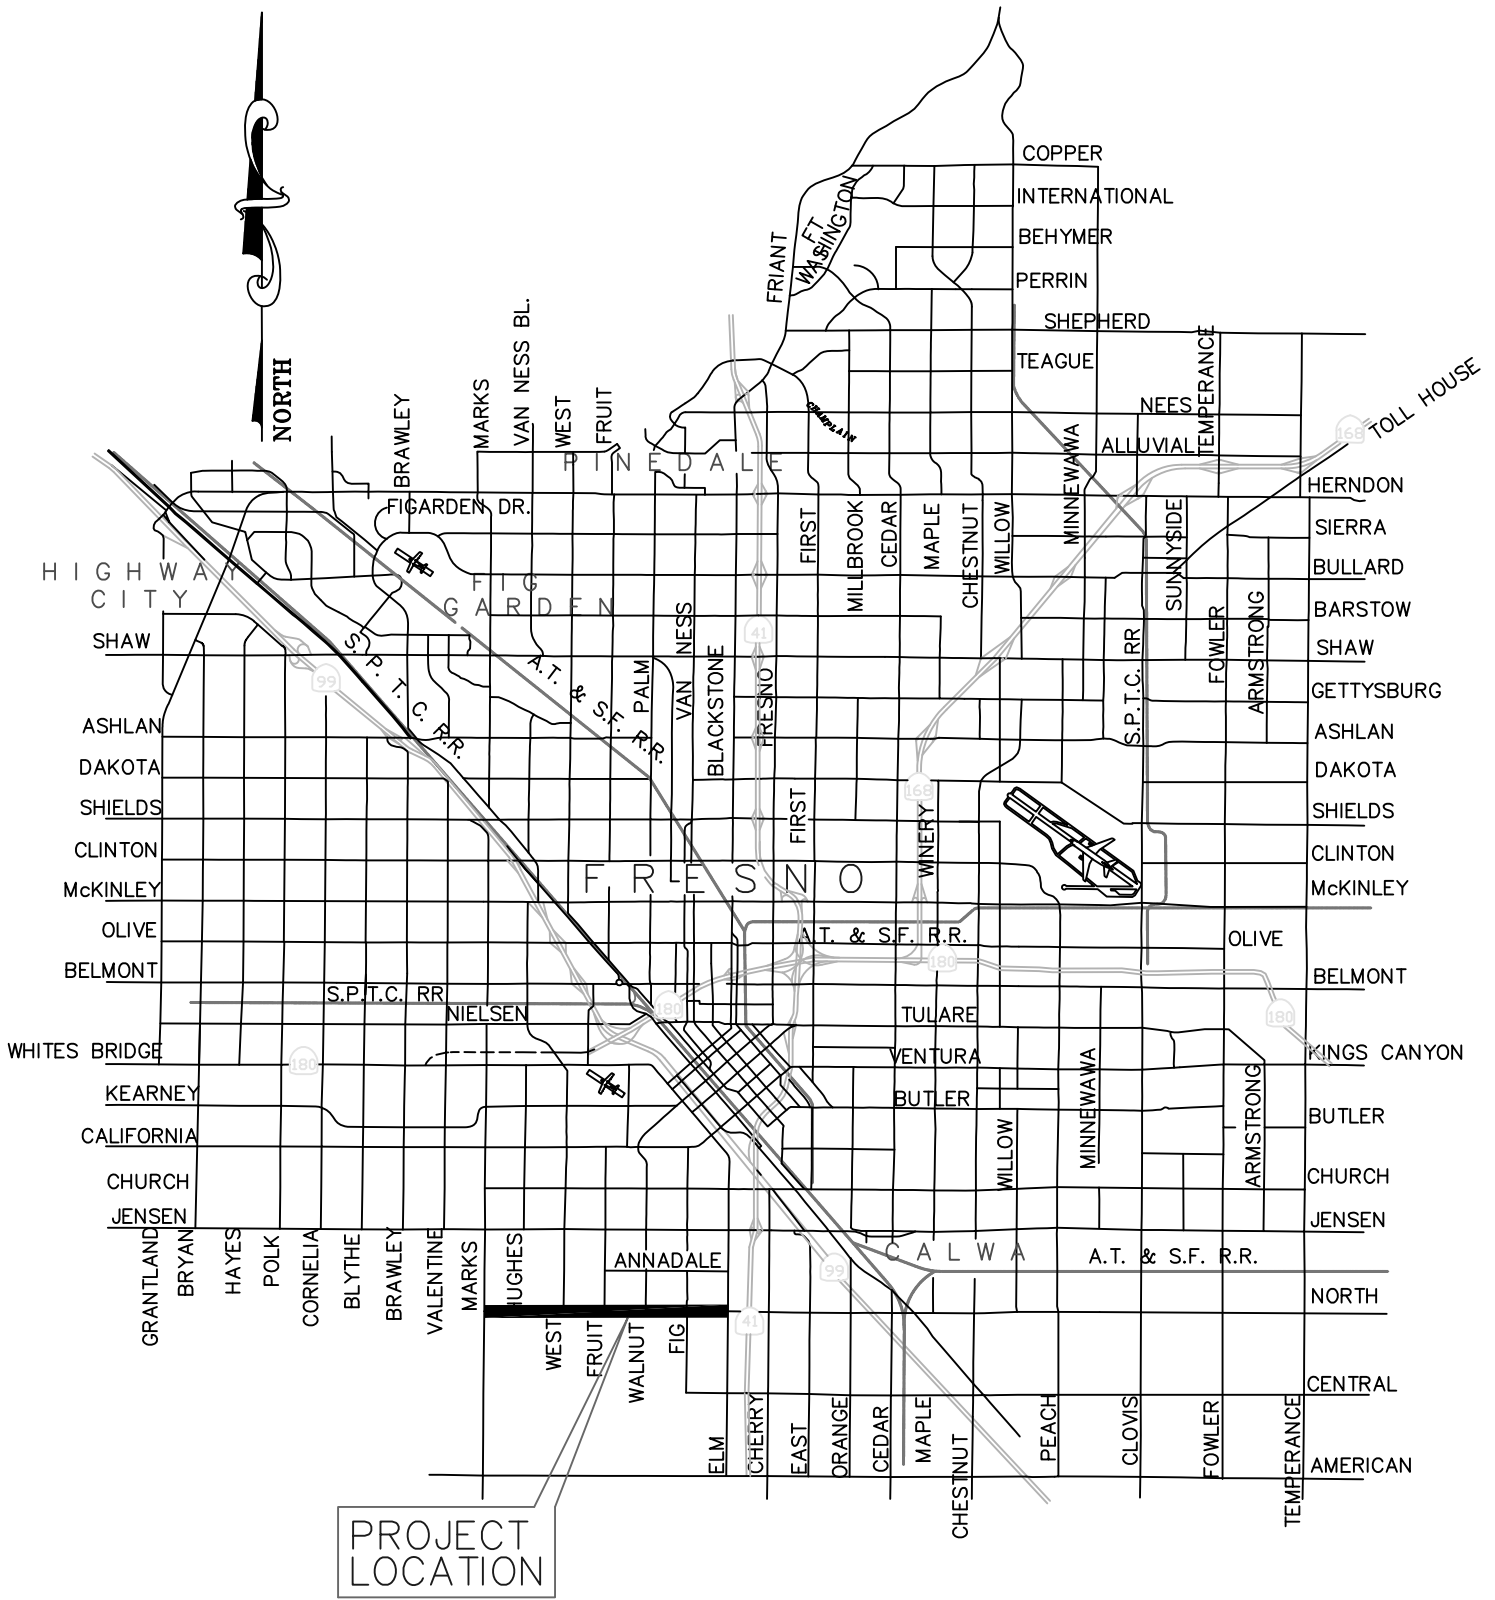

Exhibit "A"  
Vicinity Map

**CITY OF FRESNO - DEPARTMENT OF PUBLIC WORKS**

VICINITY MAP  
 NORTH AVENUE OFFICIAL PLAN LINE  
 BETWEEN MARKS AVENUE AND ELM AVENUE  
 NOT TO SCALE

COUNCIL DISTRICT  
 NO. 3  
 DATE: JUNE 6, 2018