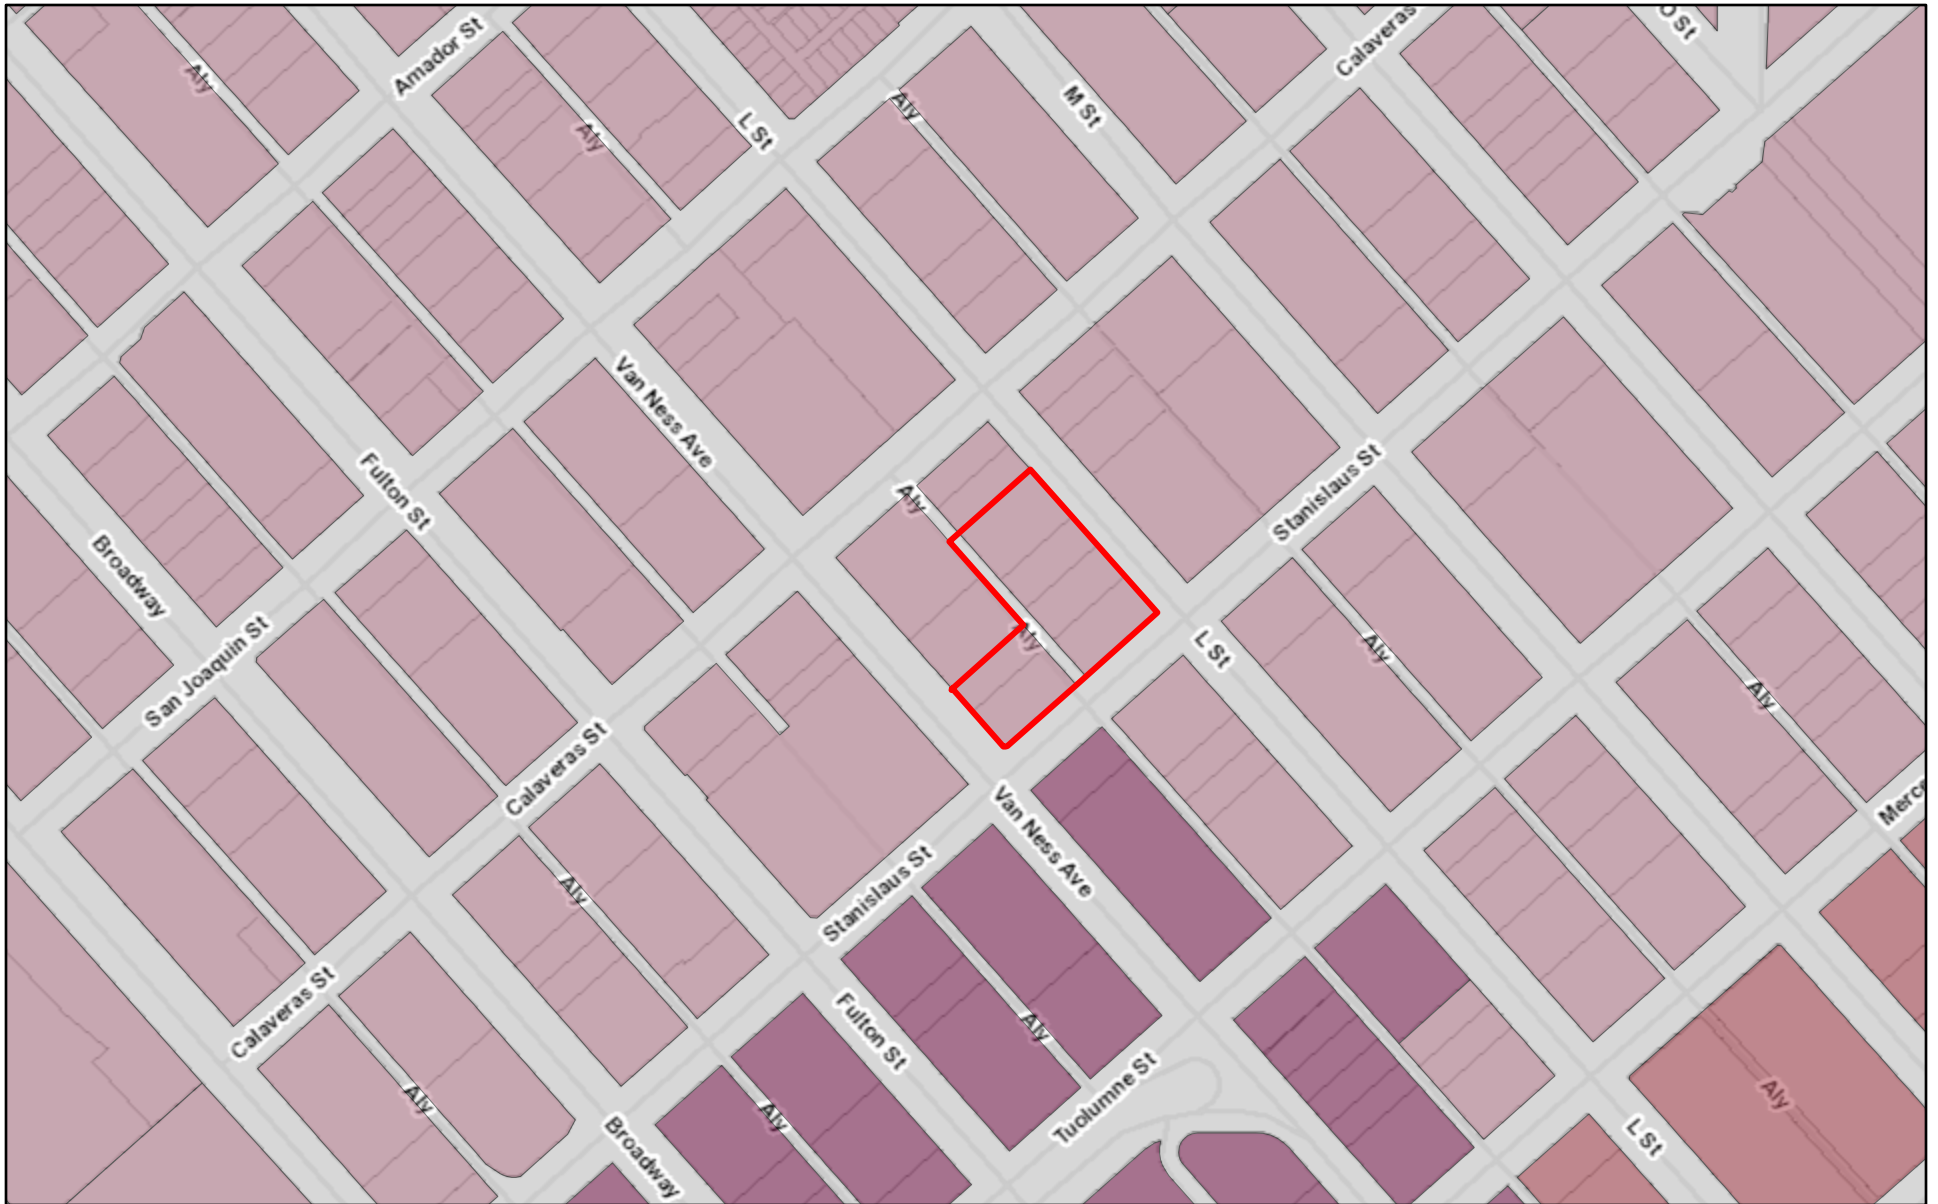

Planned Land Use Map

11/9/2021, 10:14:01 AM

	Override 1		Planning - Planned Land Use		Downtown Core
	Parcel Data		Light Industrial		Downtown Neighborhood
					Downtown General