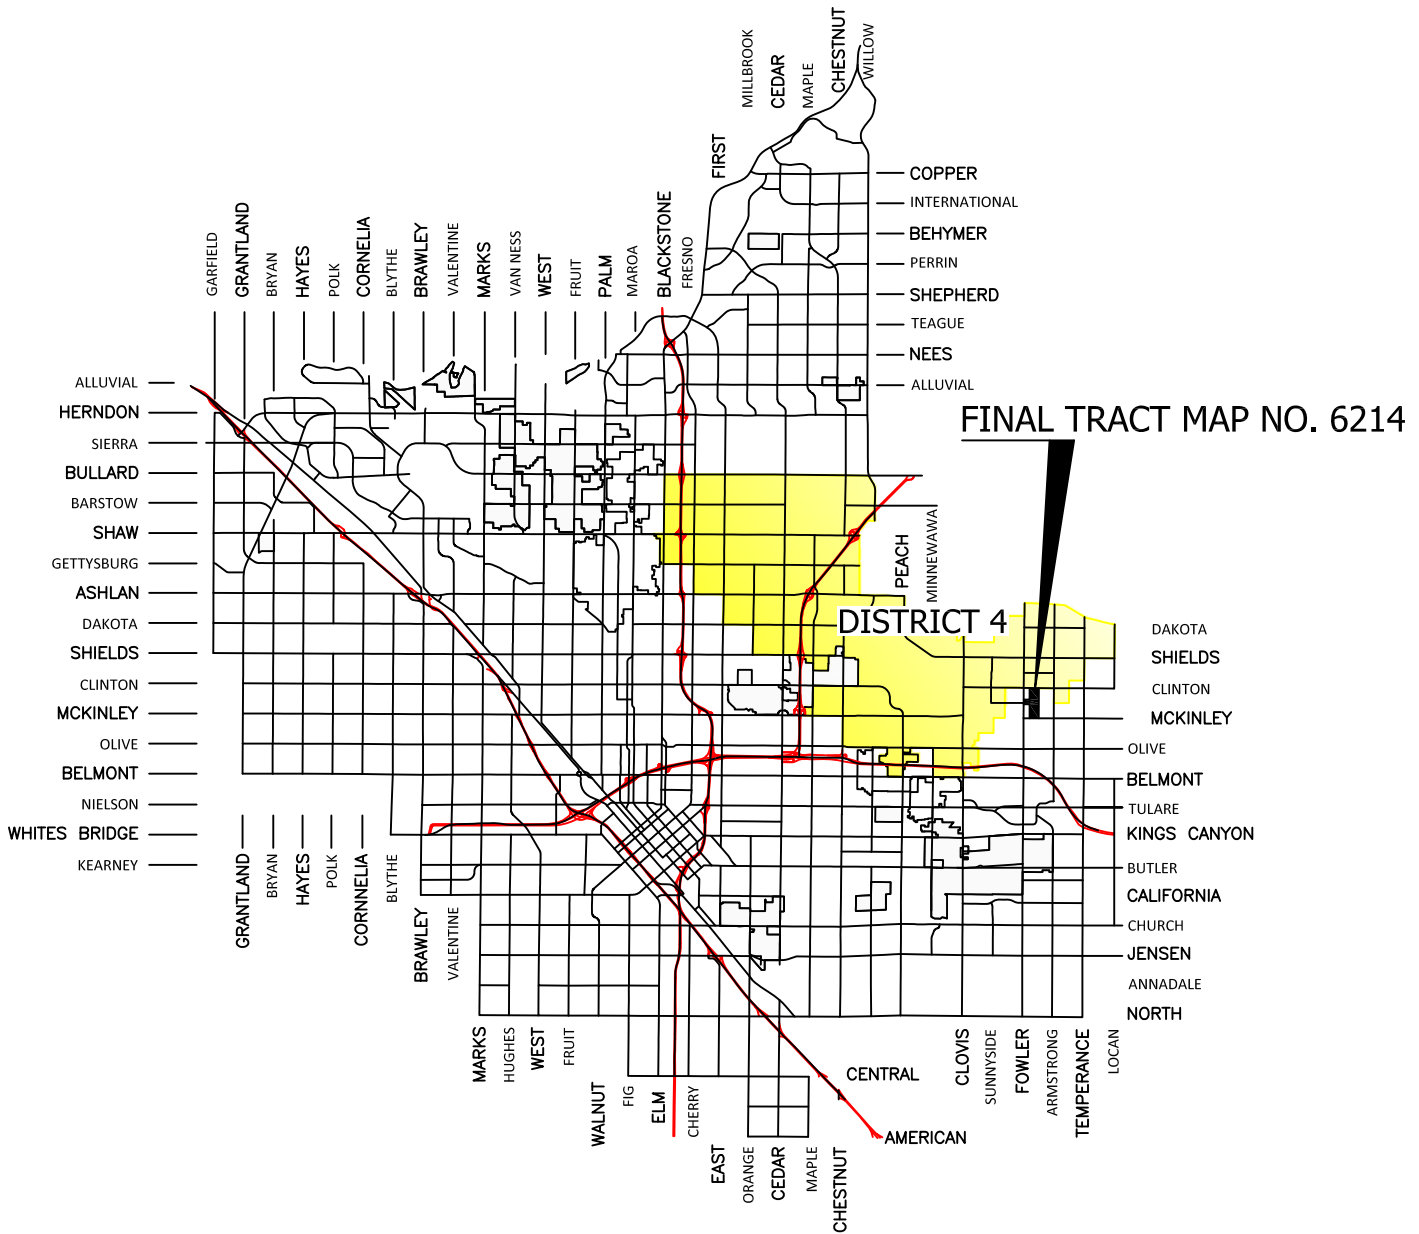

CITY OF
FRESNO
 PUBLIC WORKS DEPARTMENT
 TRAFFIC AND ENGINEERING SERVICES DIVISION

NOT TO SCALE
 July 16, 2019

LOCATION MAP
 FINAL TRACT MAP NO. 6214
 COMMUNITY FACILITIES DISTRICT NO. 11