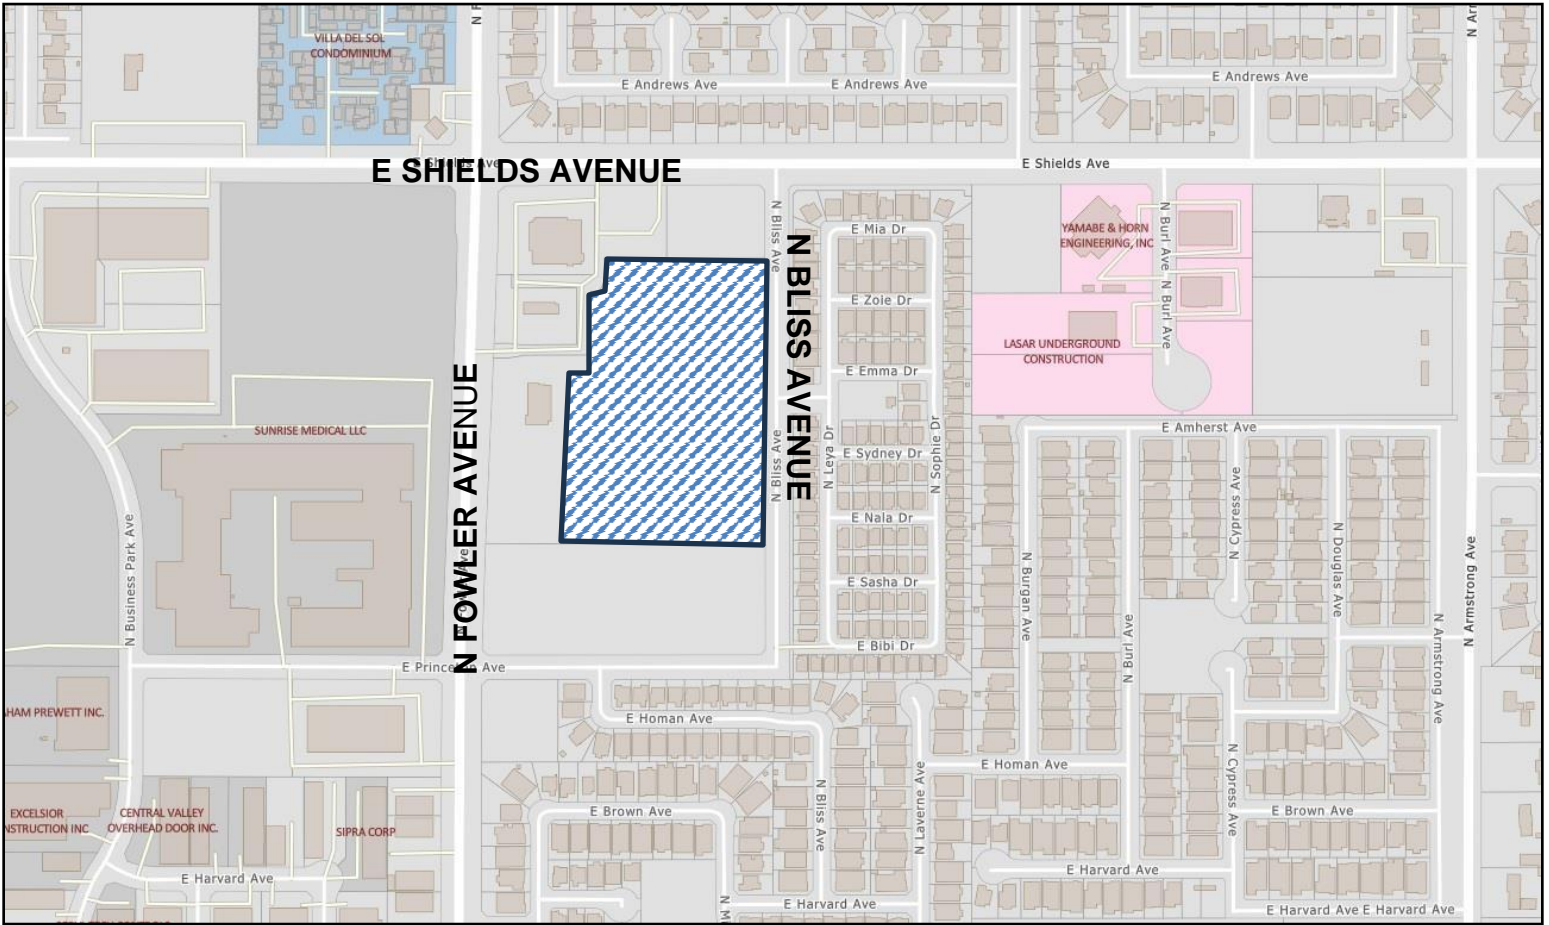

Exhibit D

VICINITY MAP

LEGEND

T-6366

Approximately 7.94 acres