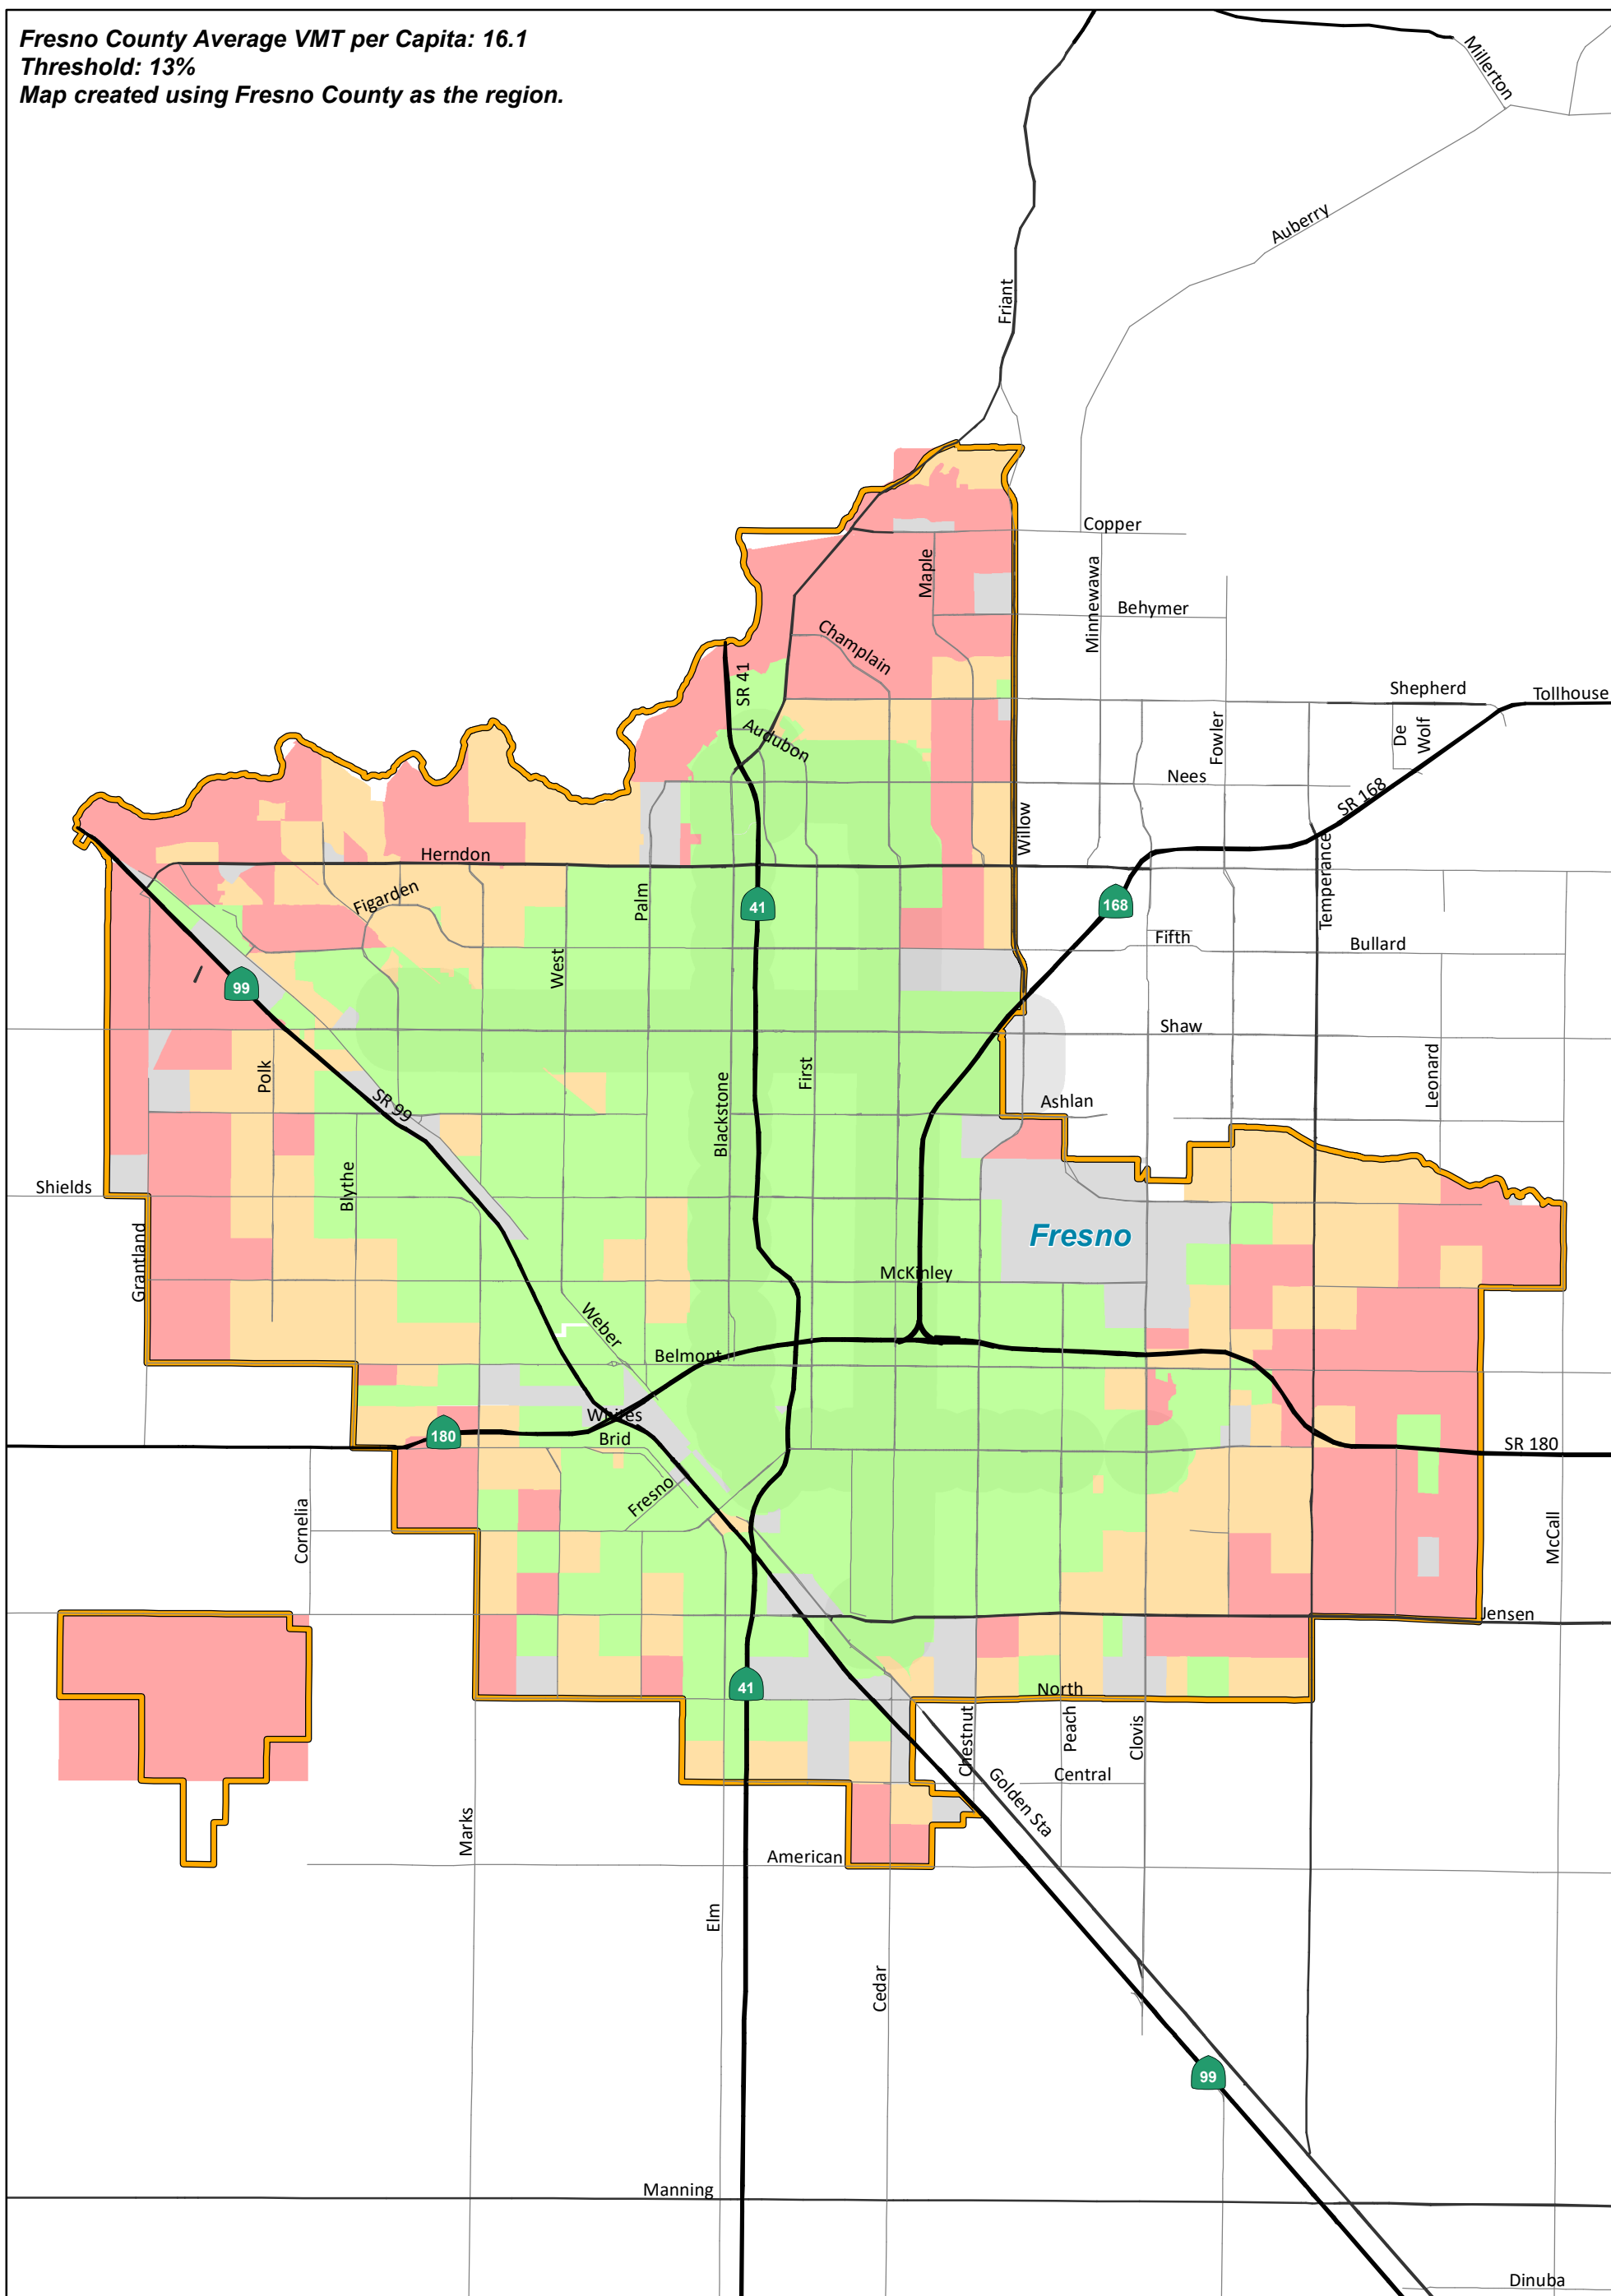

Exhibit B
VMT per Capita Map

Fresno County Average VMT per Capita: 16.1
 Threshold: 13%
 Map created using Fresno County as the region.

LSA

LEGEND

City with Sphere of Influence

VMT per Capita

- No Population
- Less than 14.0
- 14.0 - 18.2
- Greater than 18.2

SOURCE: Fresno COG Activity Based Travel Demand Model (2019)

R:\FCG1901 FresnoCOG VMT\GIS\VMT_Maps_04-20-2020\fig6_Fresno_COGAVG.mxd (4/28/2020)

FIGURE 6

CEQA Guide for Vehicle Miles Traveled Thresholds
 City of Fresno - Existing VMT per Capita