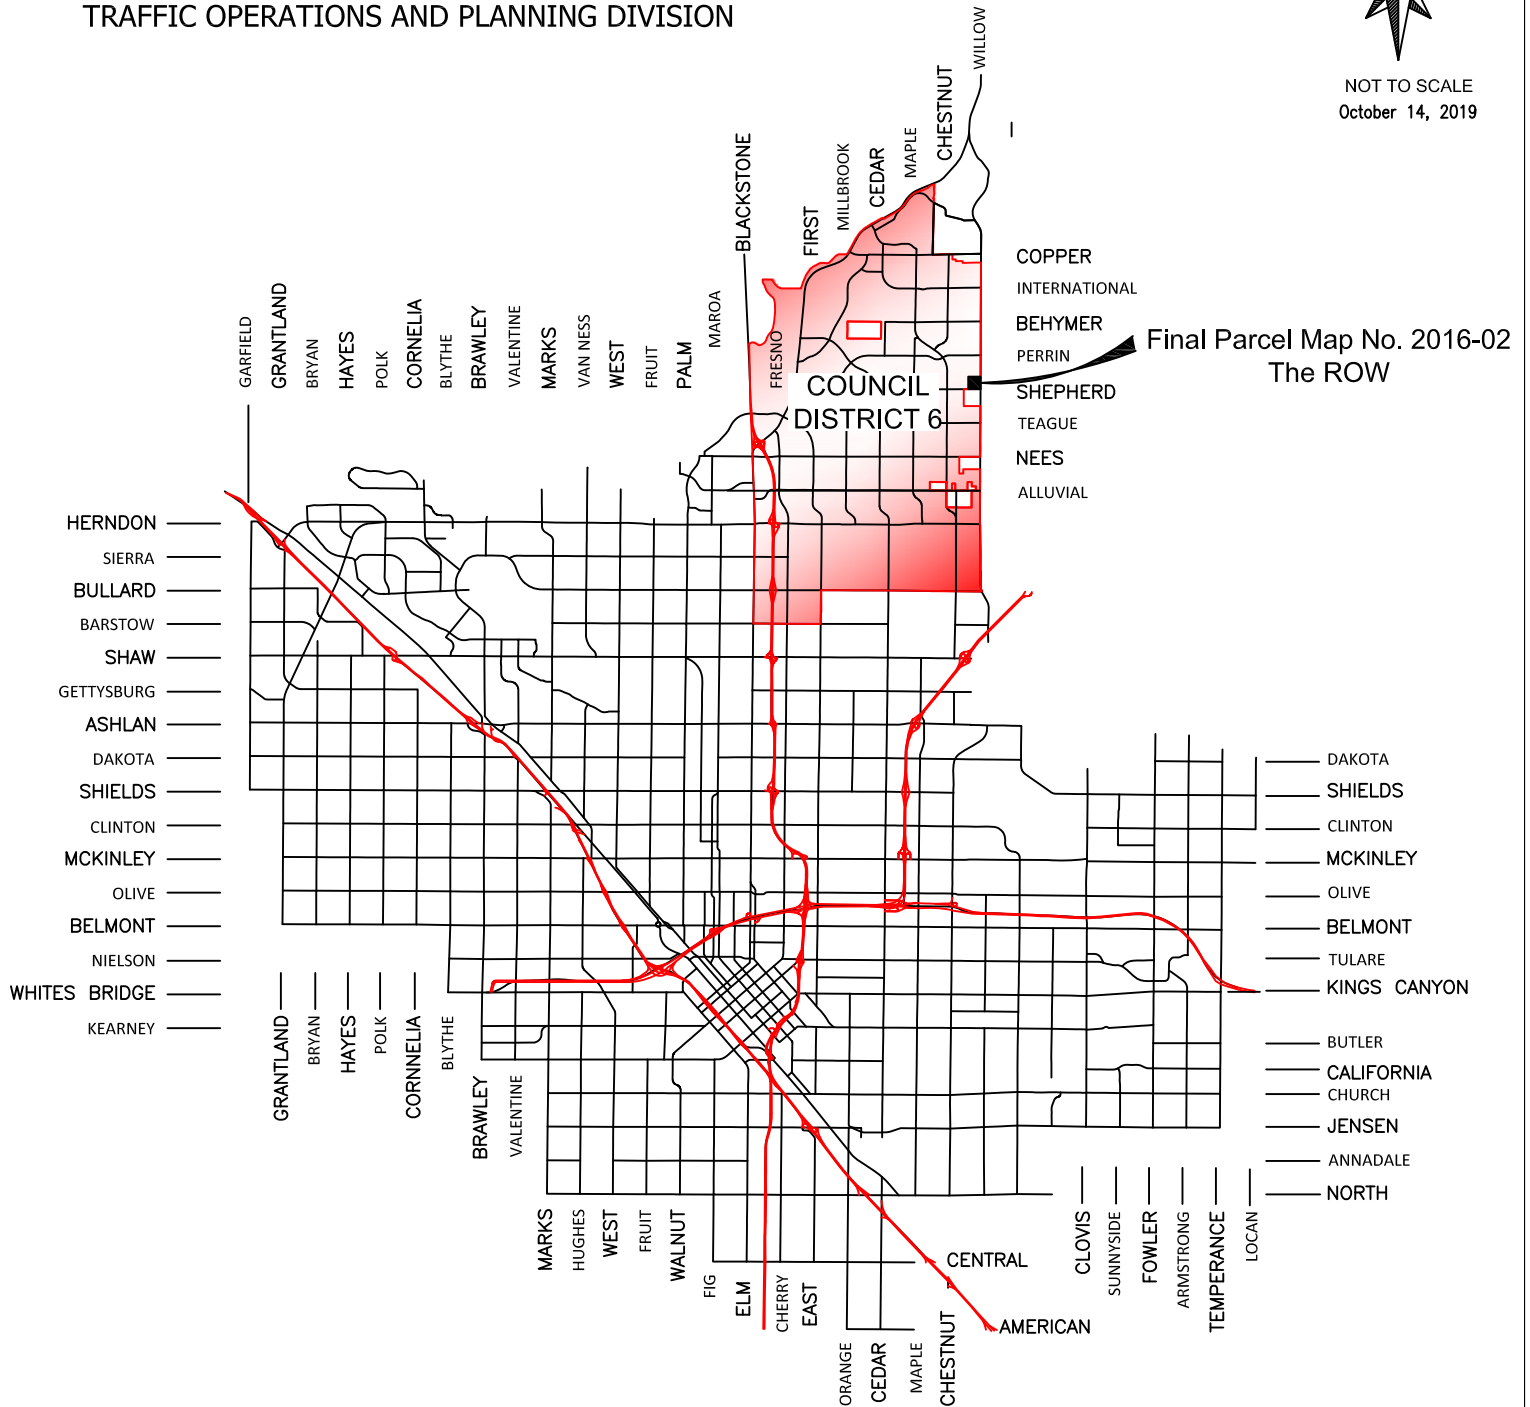

CITY OF
FRESNO
 PUBLIC WORKS DEPARTMENT
 TRAFFIC OPERATIONS AND PLANNING DIVISION

NOT TO SCALE
 October 14, 2019

LOCATION MAP
ANNEXATION NO. 26
COMMUNITY FACILITIES DISTRICT NO. 9