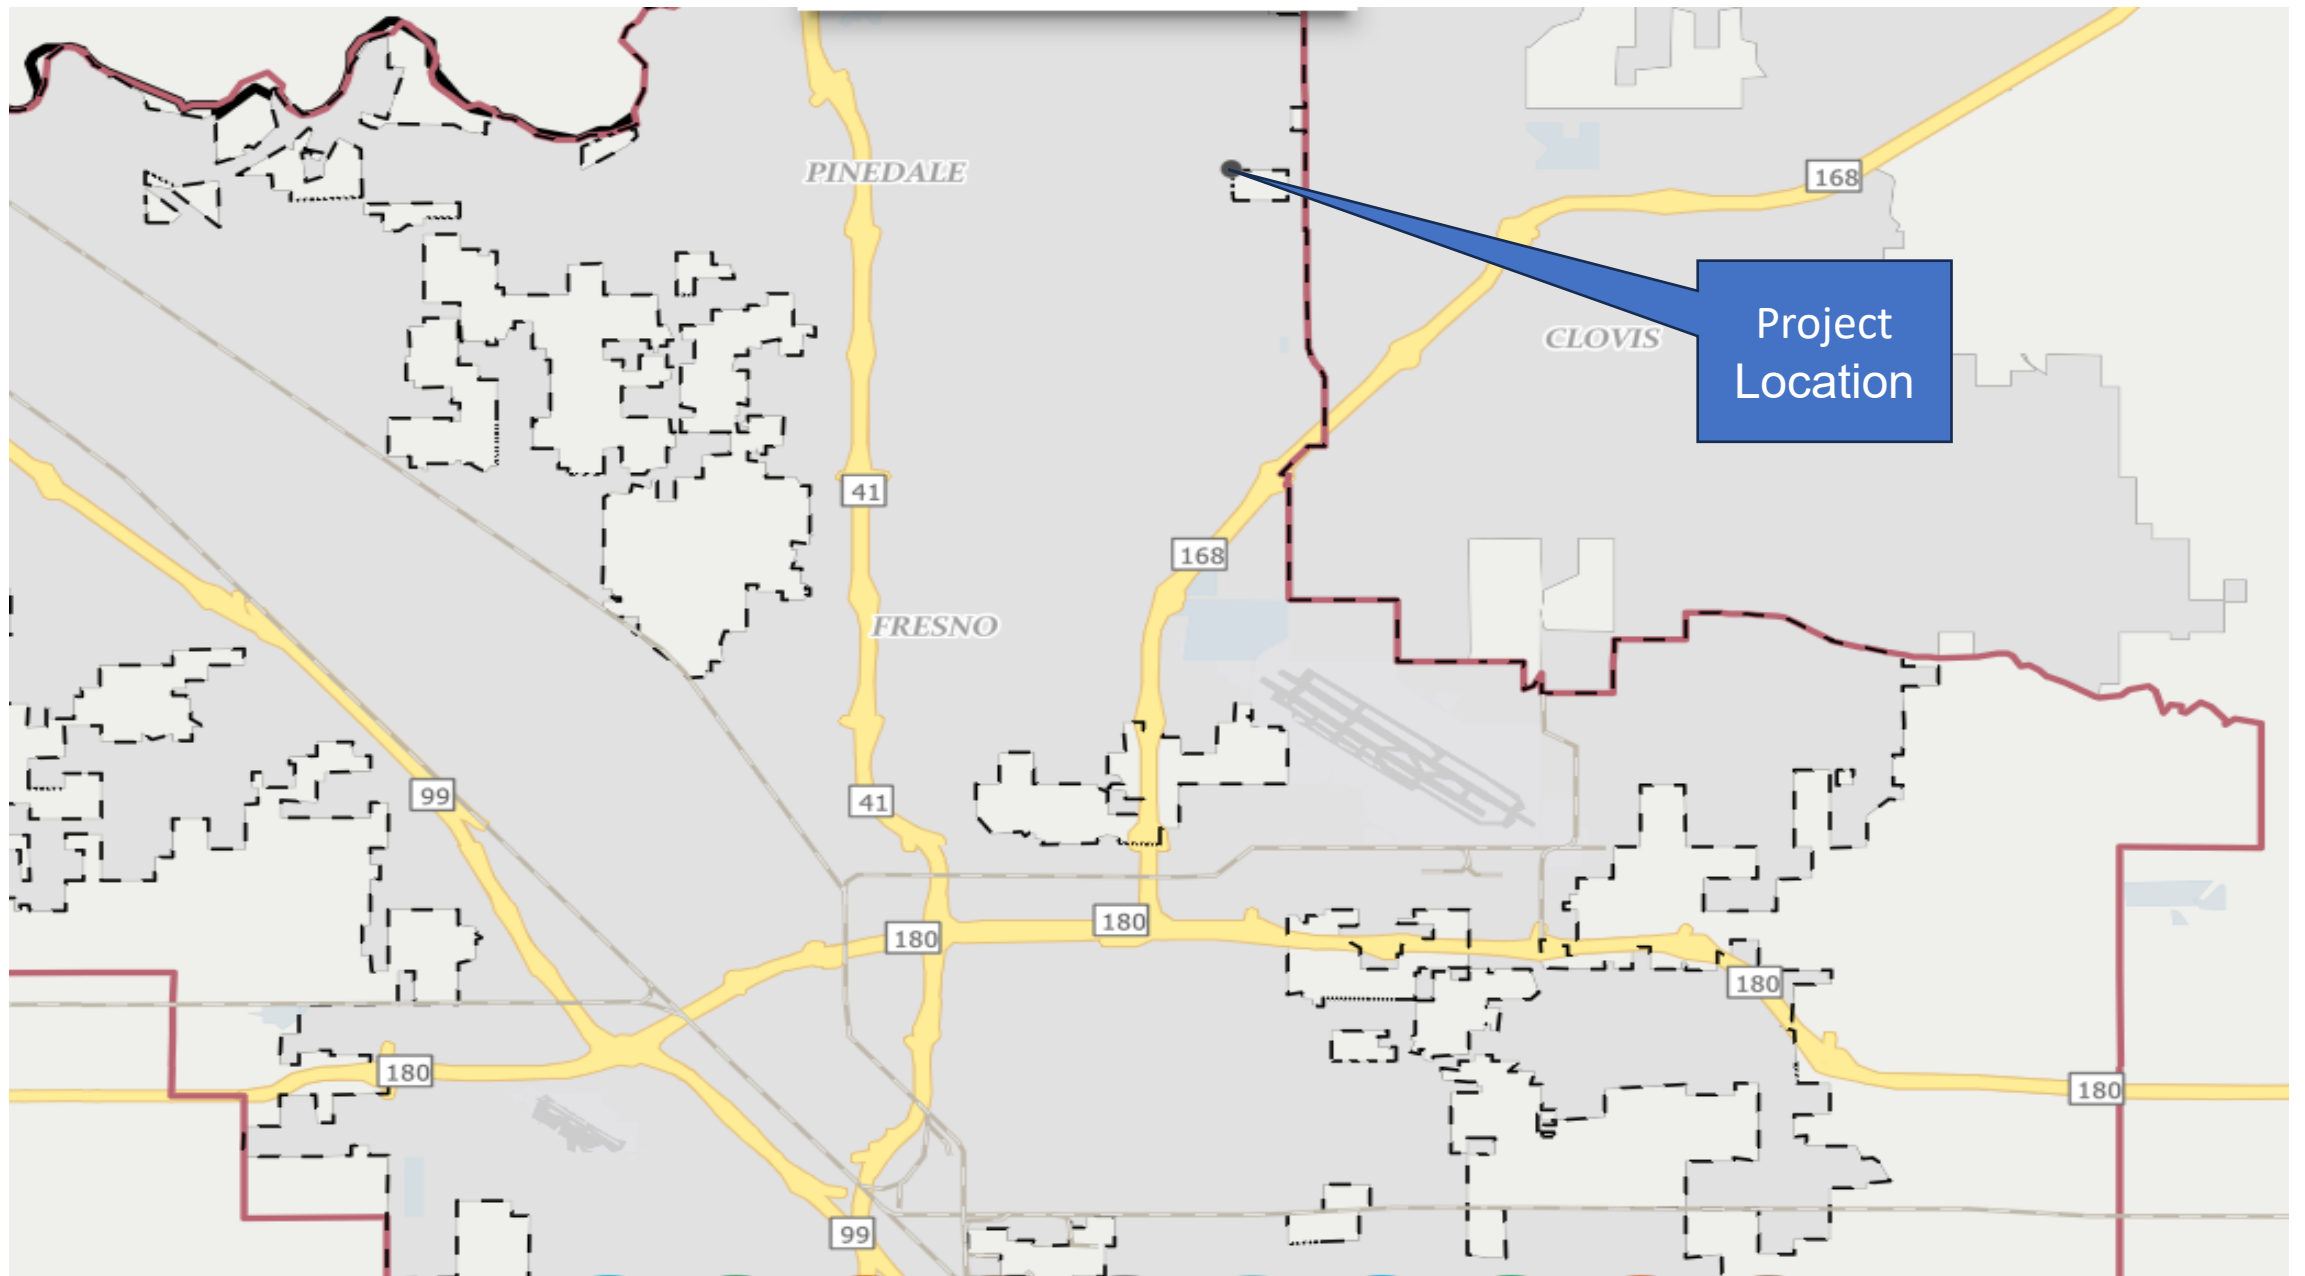

Exhibit "C"
Project Location Maps

Project
Location

Avalon Commons – Phase II

Layout of Subject Property

Parcel area outlined in yellow indicates Avalon Commons – Phase II project site, which will consist of a portion of APN 404-071-50. Area in blue represents the first phase of the project.