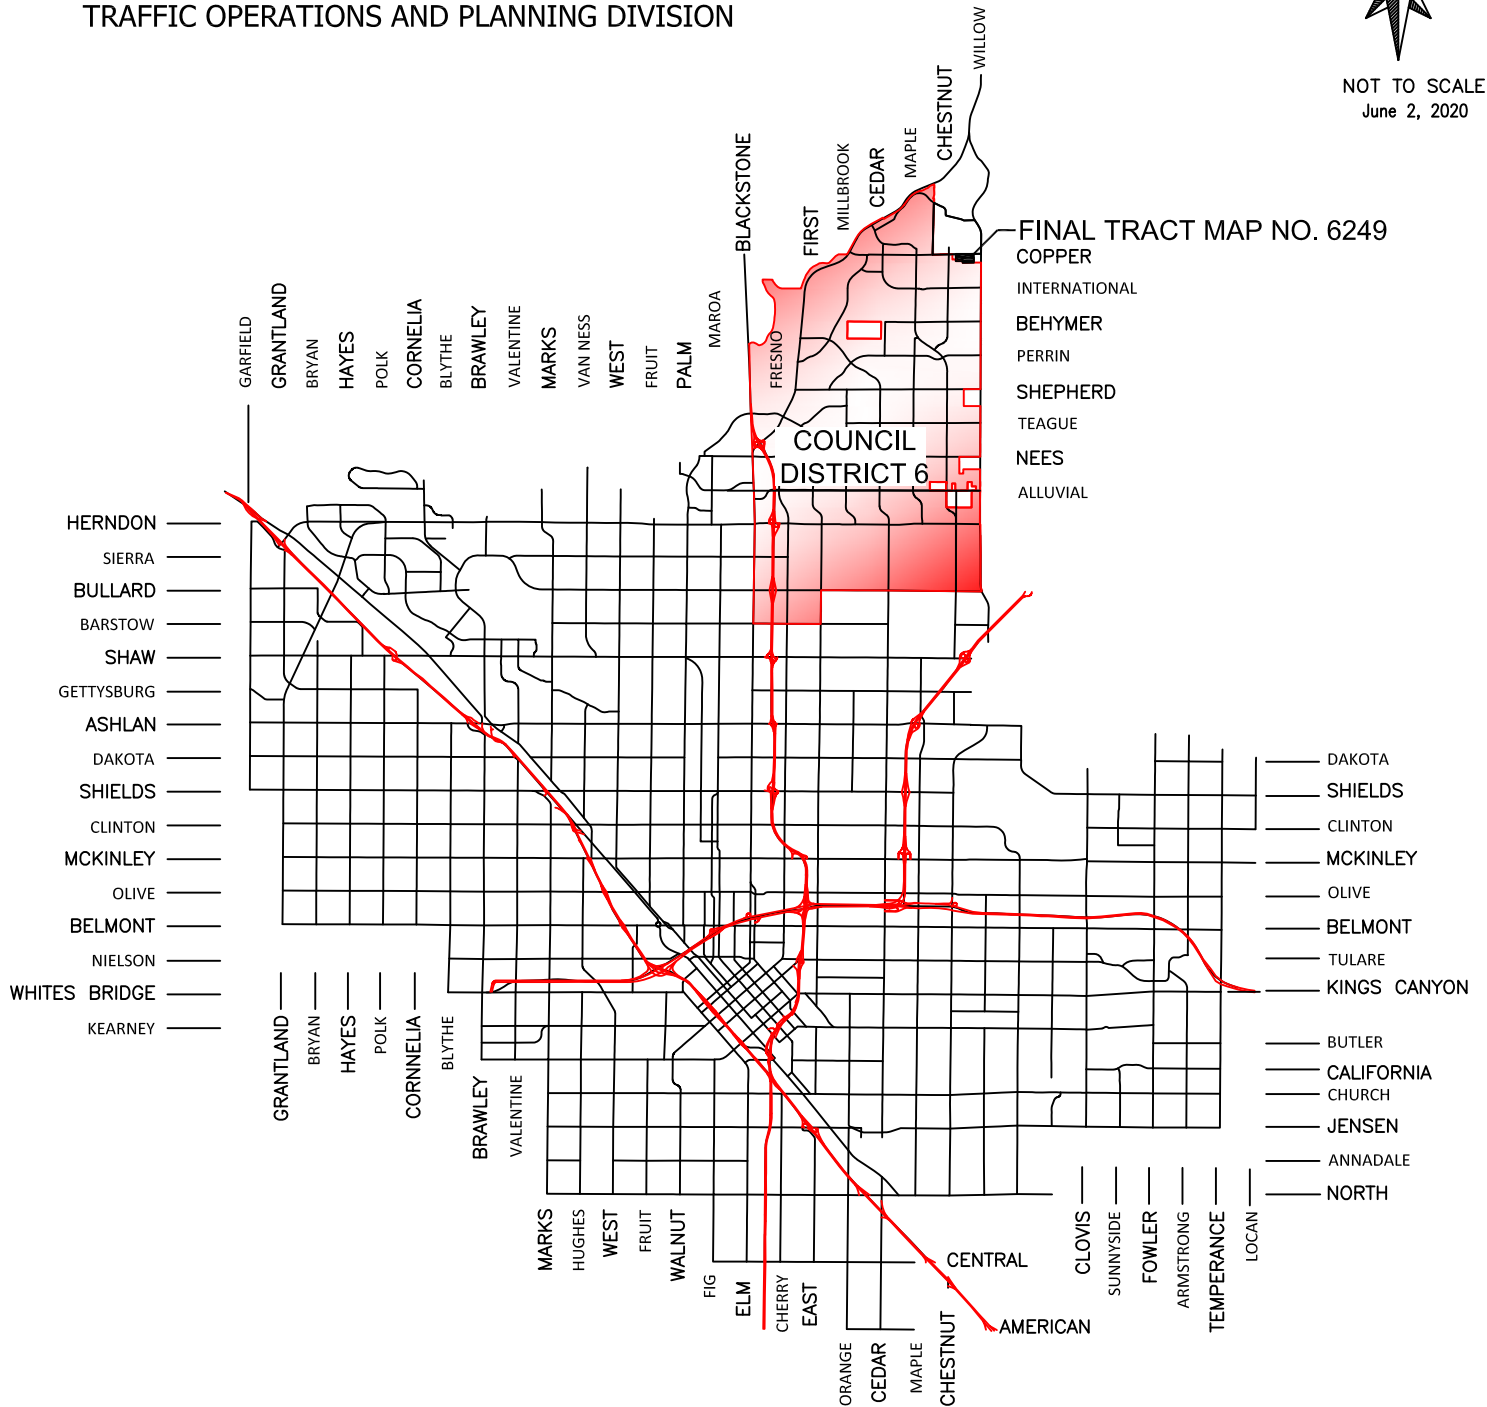

CITY OF
FRESNO
 PUBLIC WORKS DEPARTMENT
 TRAFFIC OPERATIONS AND PLANNING DIVISION

NOT TO SCALE
 June 2, 2020

LOCATION MAP
 ANNEXATION NO. 111
 COMMUNITY FACILITIES DISTRICT NO.11