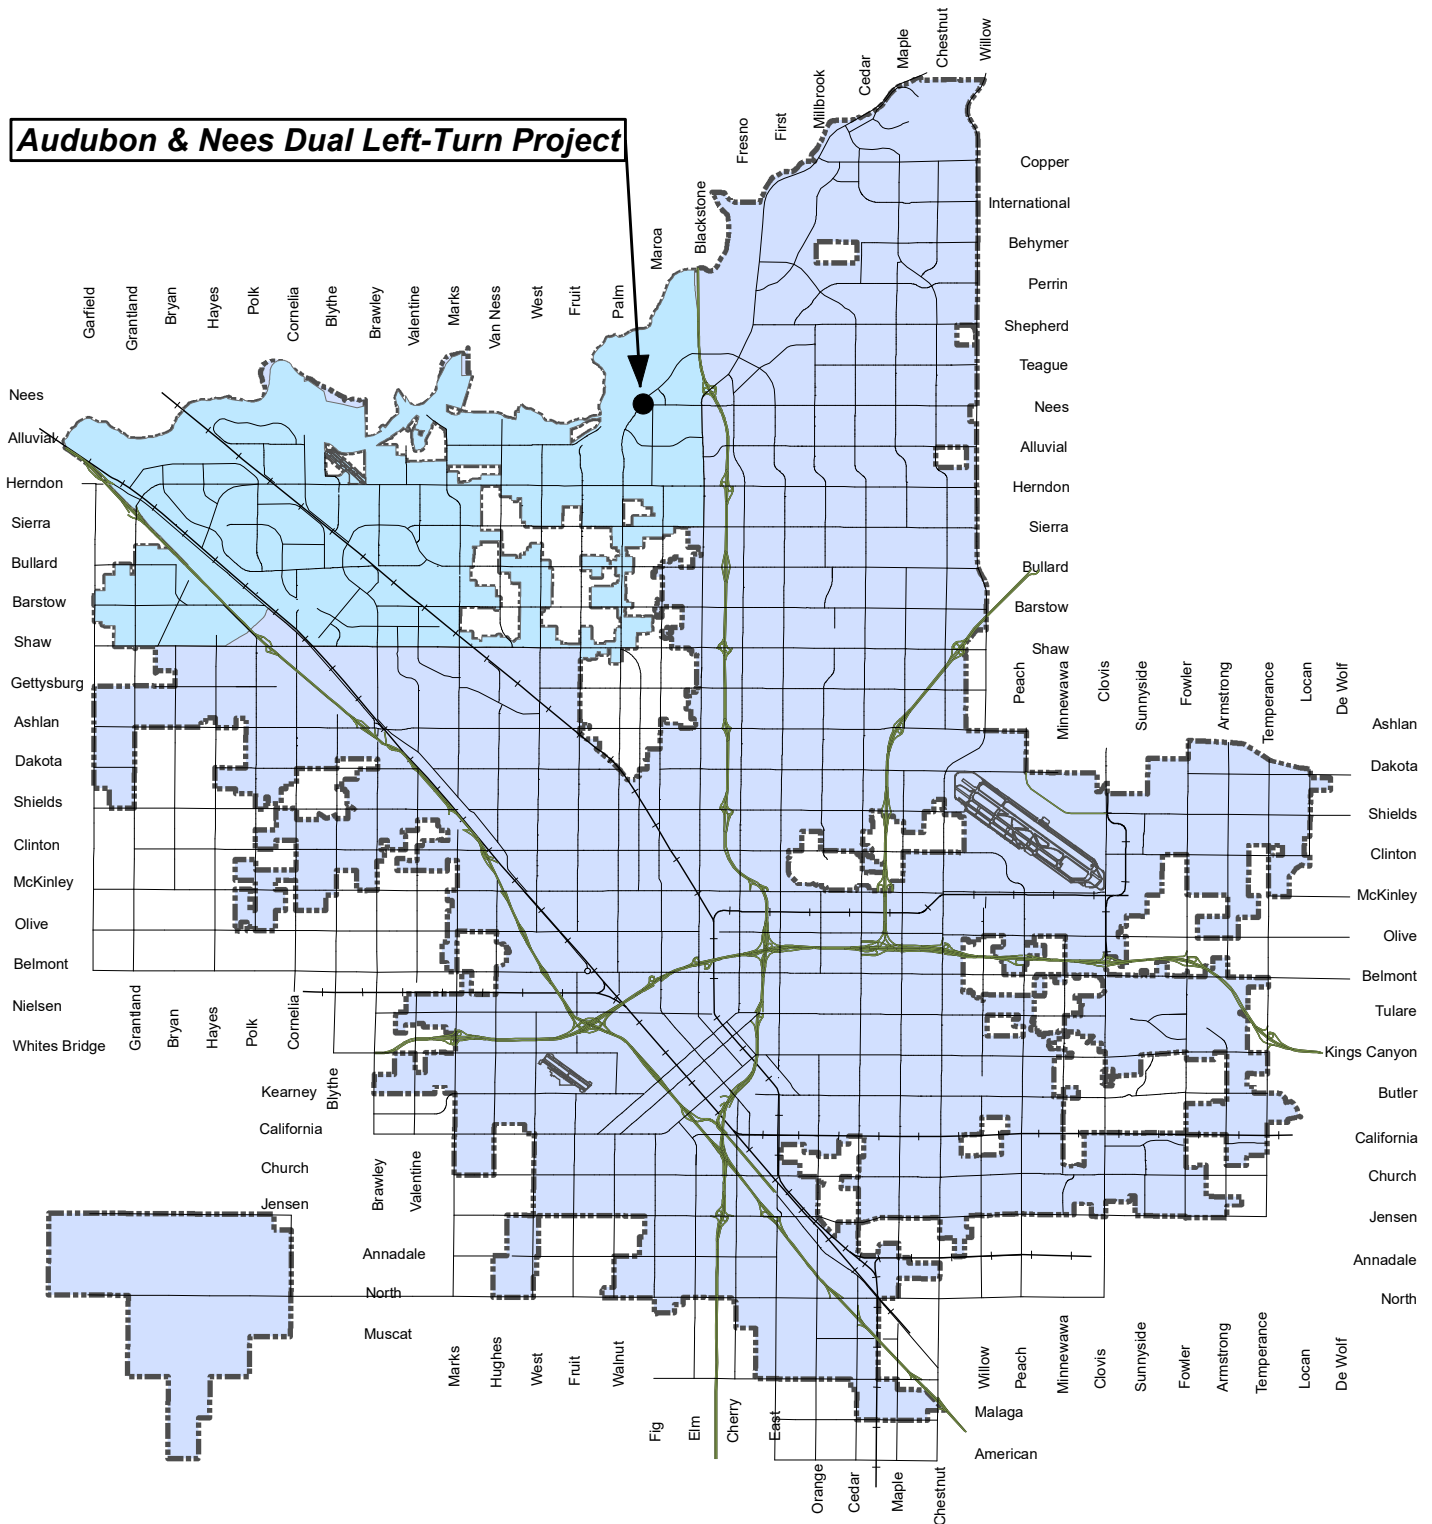

Audubon & Nees Dual Left-Turn Project

VICINITY MAP

Audubon & Nees Dual Left-Turn Project

Project ID: PW00806
Council District: 2

Council Districts