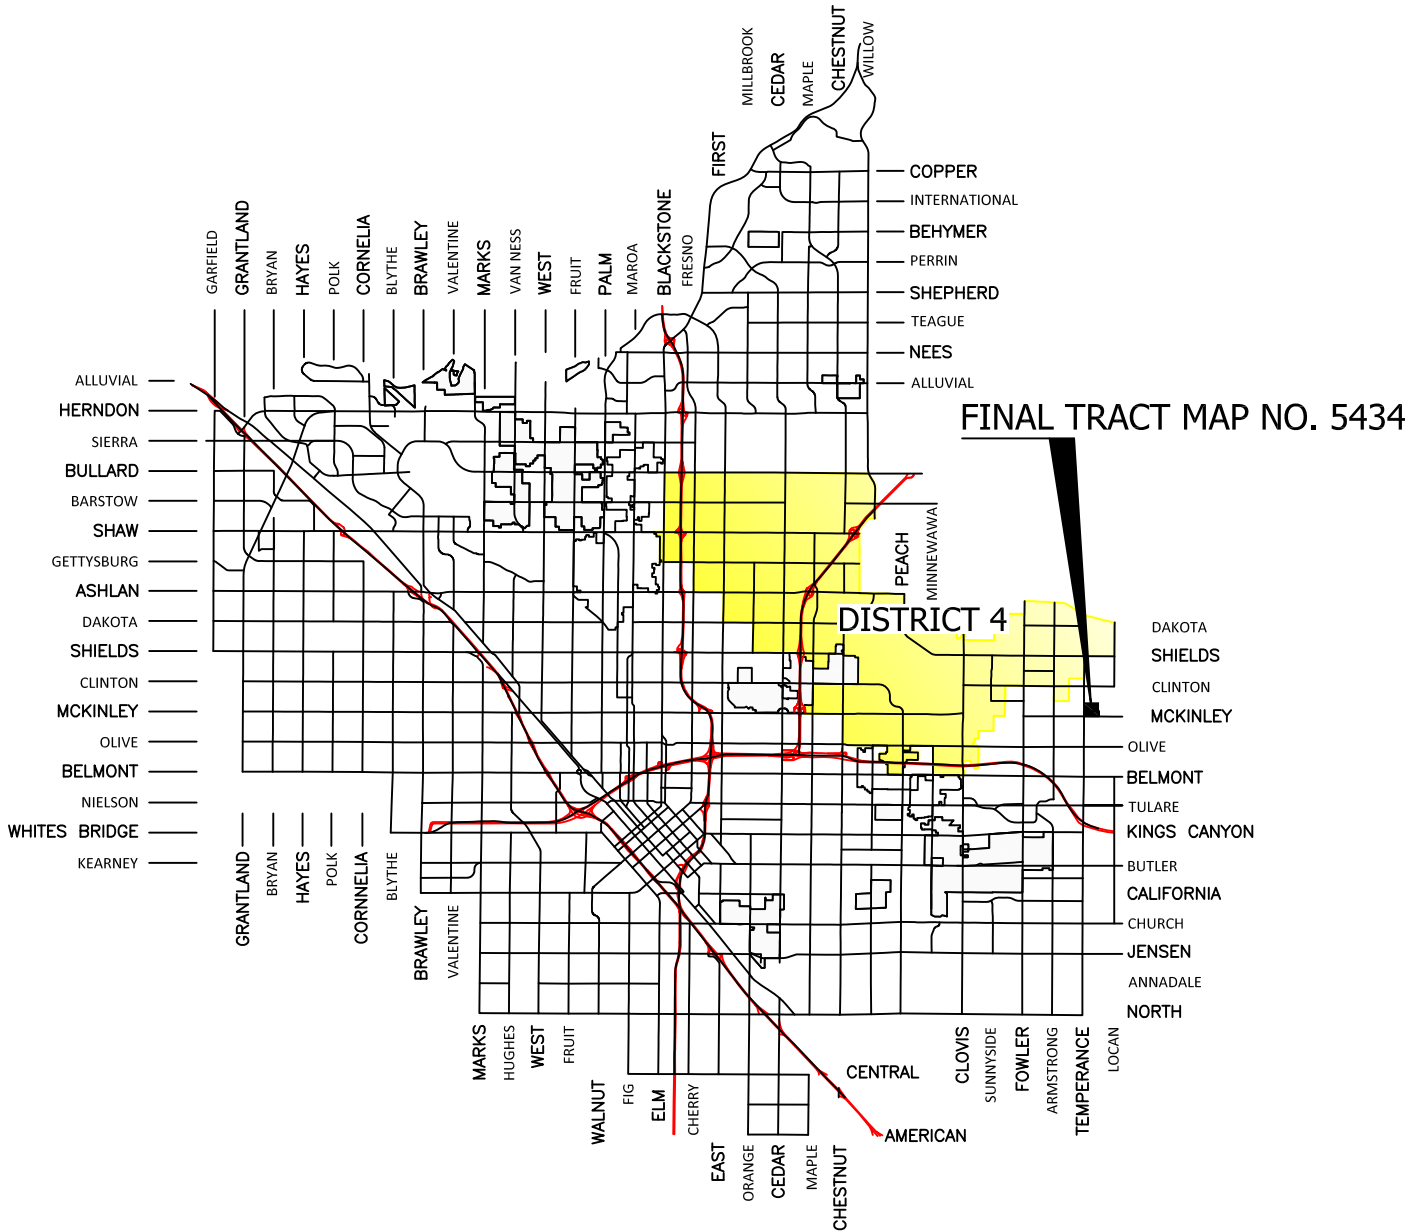

CITY OF
FRESNO
PUBLIC WORKS DEPARTMENT

TRAFFIC OPERATIONS AND PLANNING DIVISION

NOT TO SCALE
December 5, 2019

LOCATION MAP
FINAL TRACT MAP NO. 5434
COMMUNITY FACILITIES DISTRICT NO. 11