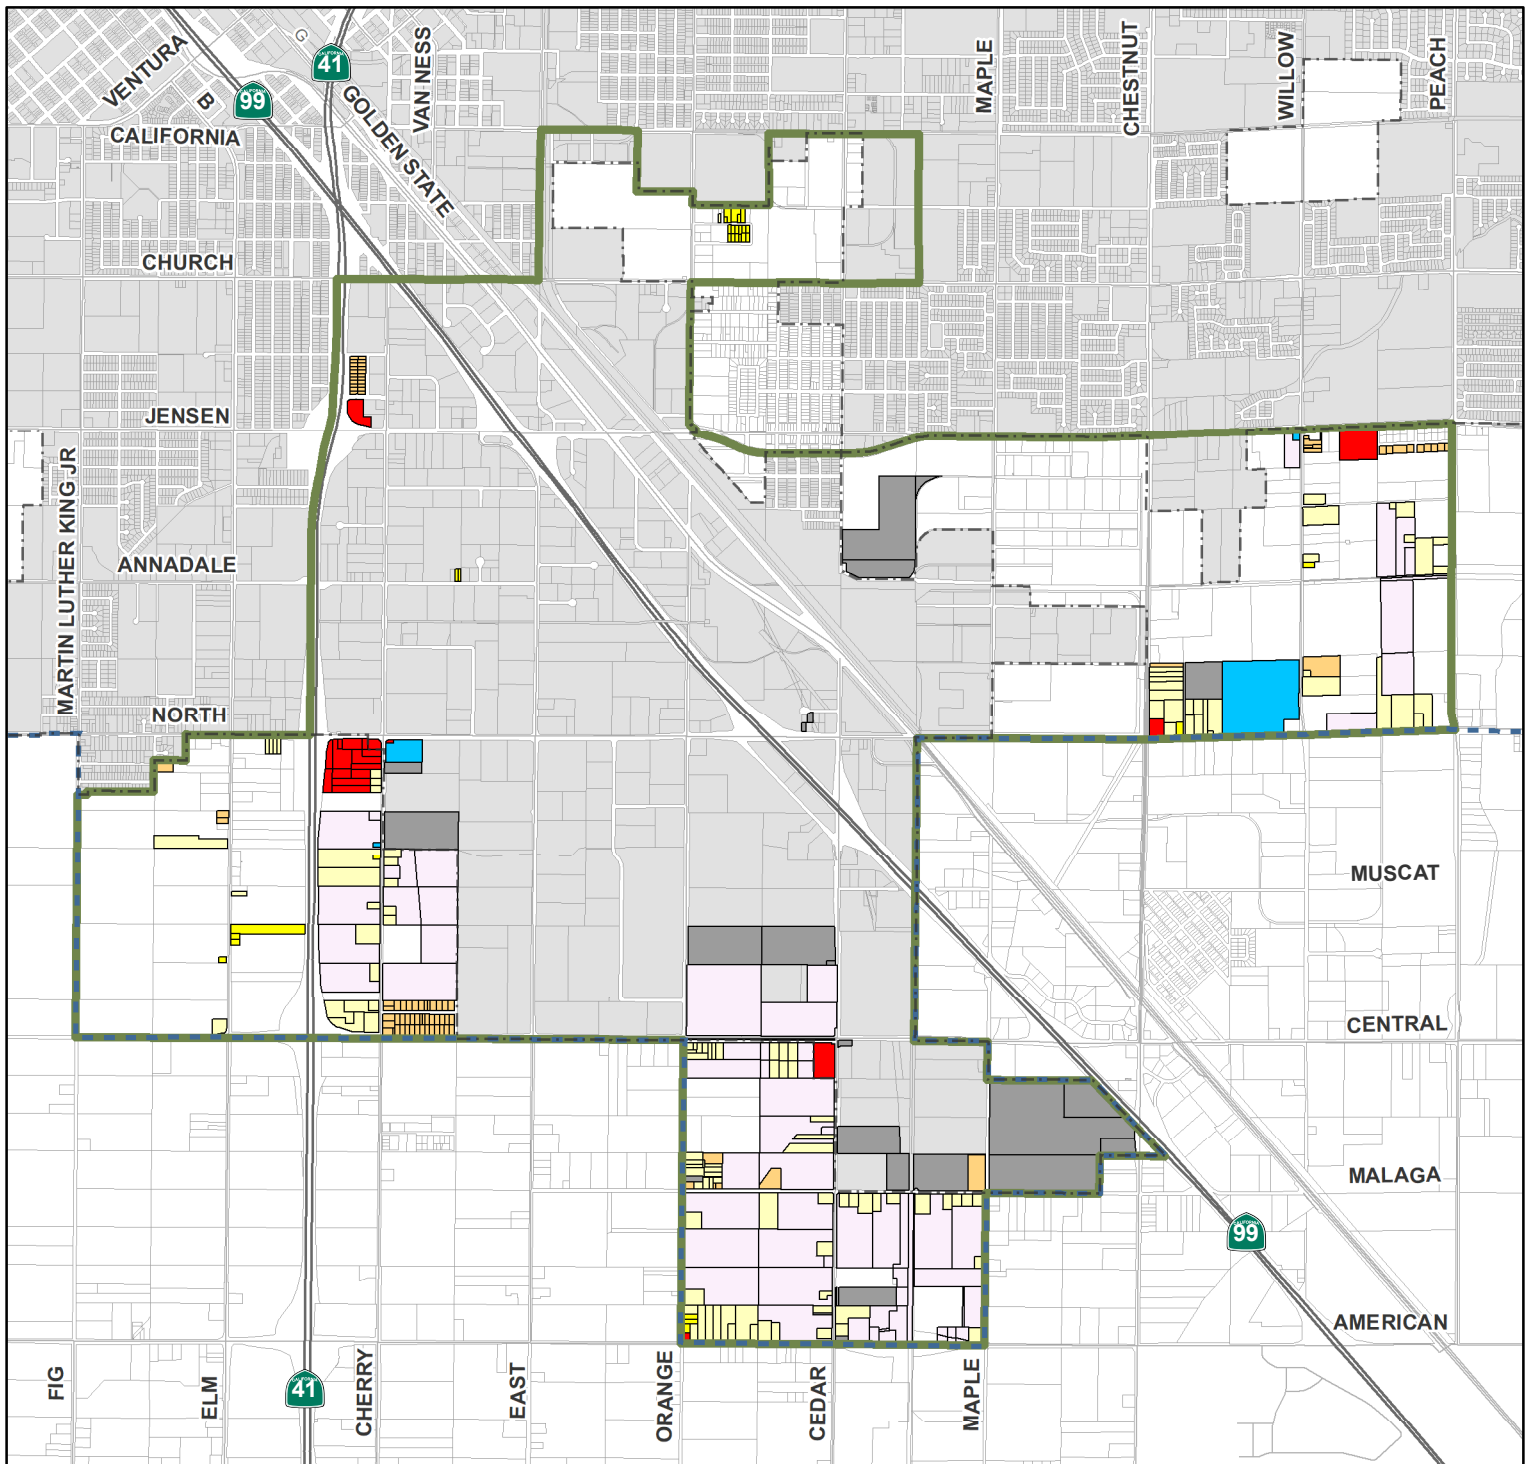

Exhibit I
Plan Amendment P24-03965
Map of proposed changes to General Plan Planned Land Use Map

FIGURE 4-7: ADOPTED GENERAL PLAN PARCELS CHANGING BY THE SPECIFIC PLAN LAND USE

Legend

RESIDENTIAL

- Low Density
- Medium Low Density
- Medium Density

EMPLOYMENT

- Business Park
- Light Industrial

PUBLIC FACILITIES

- Public Facility

COMMERCIAL

- General

- Fresno Sphere of Influence
- Fresno City Limits
- South Central Specific Plan (SCSP)