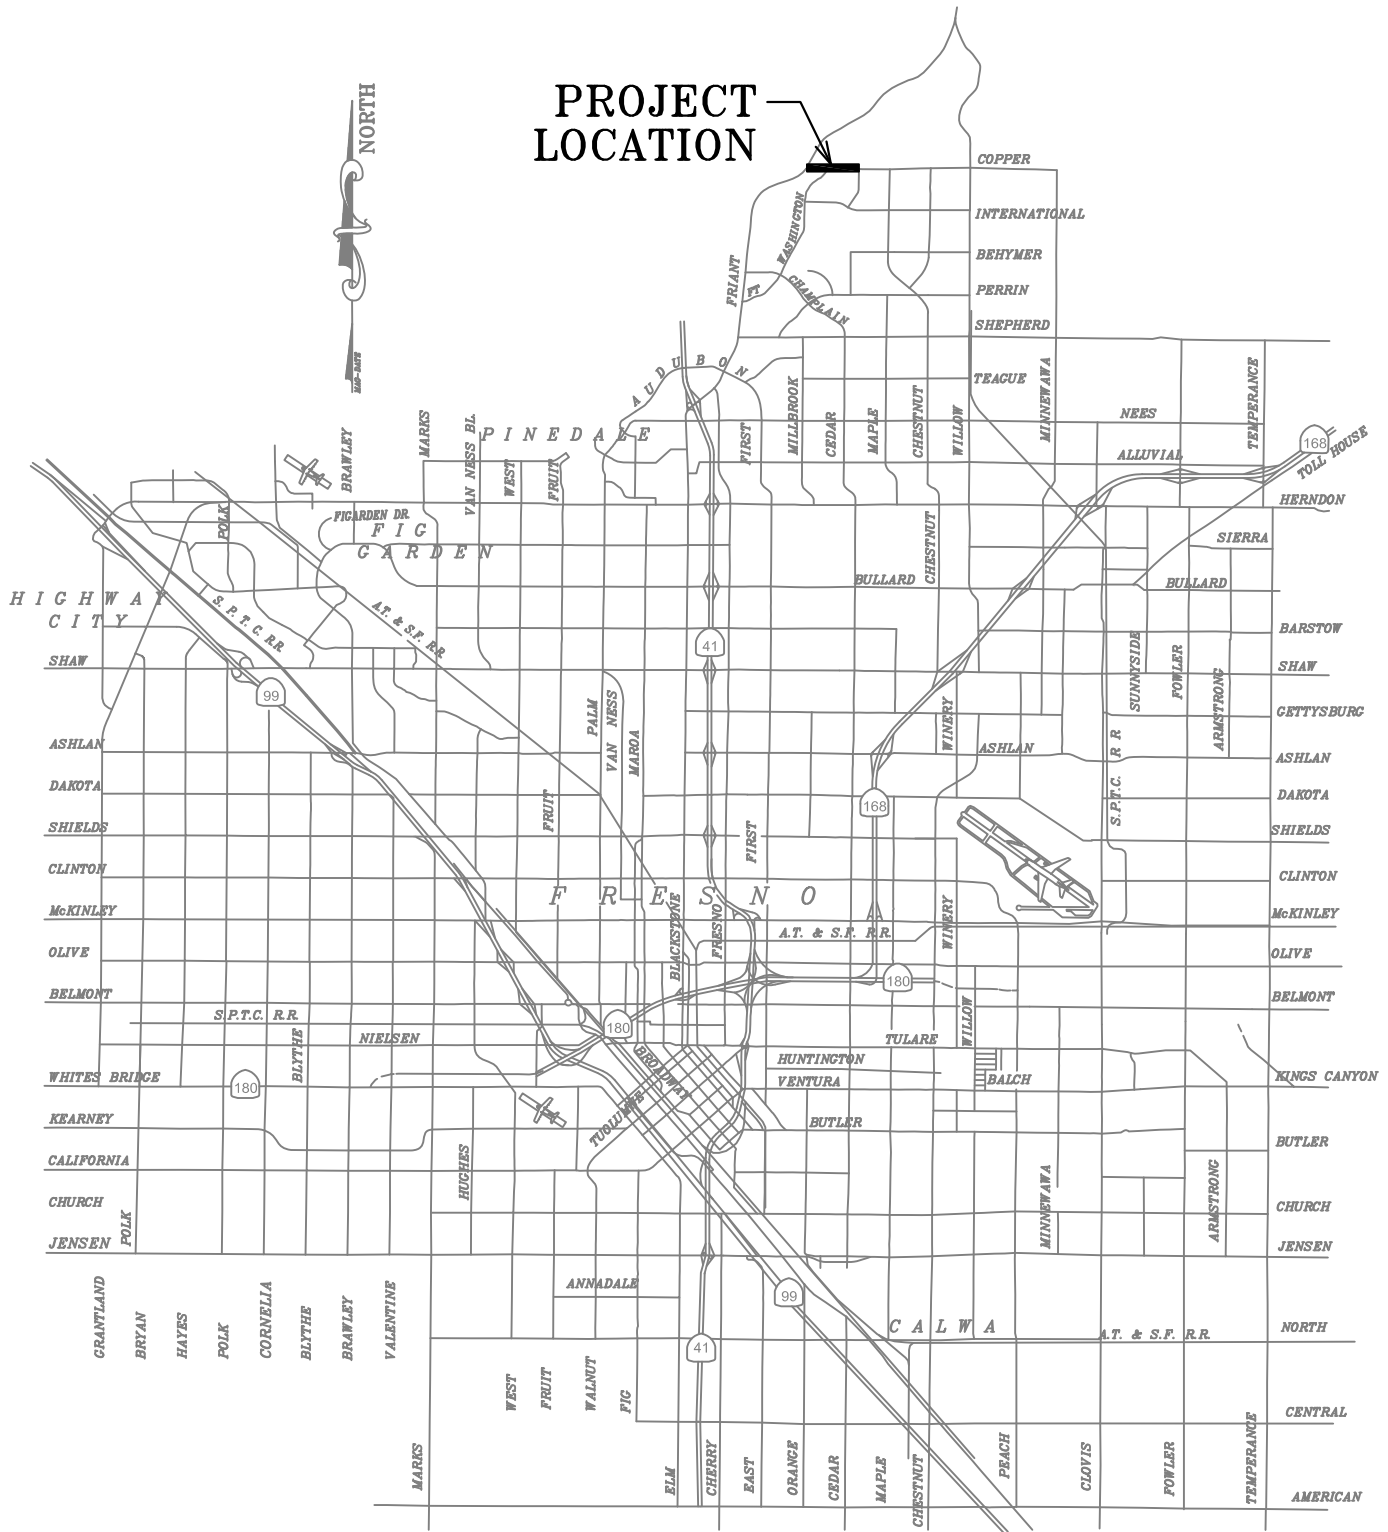

# PROJECT LOCATION

CITY OF FRESNO – DEPARTMENT OF PUBLIC WORKS

COPPER AVENUE TRAIL FROM  
FRIANT ROAD TO CEDAR AVENUE

VICINITY MAP  
NOT TO SCALE

COUNCIL DISTRICTS  
6

DATE:  
November 20, 2014