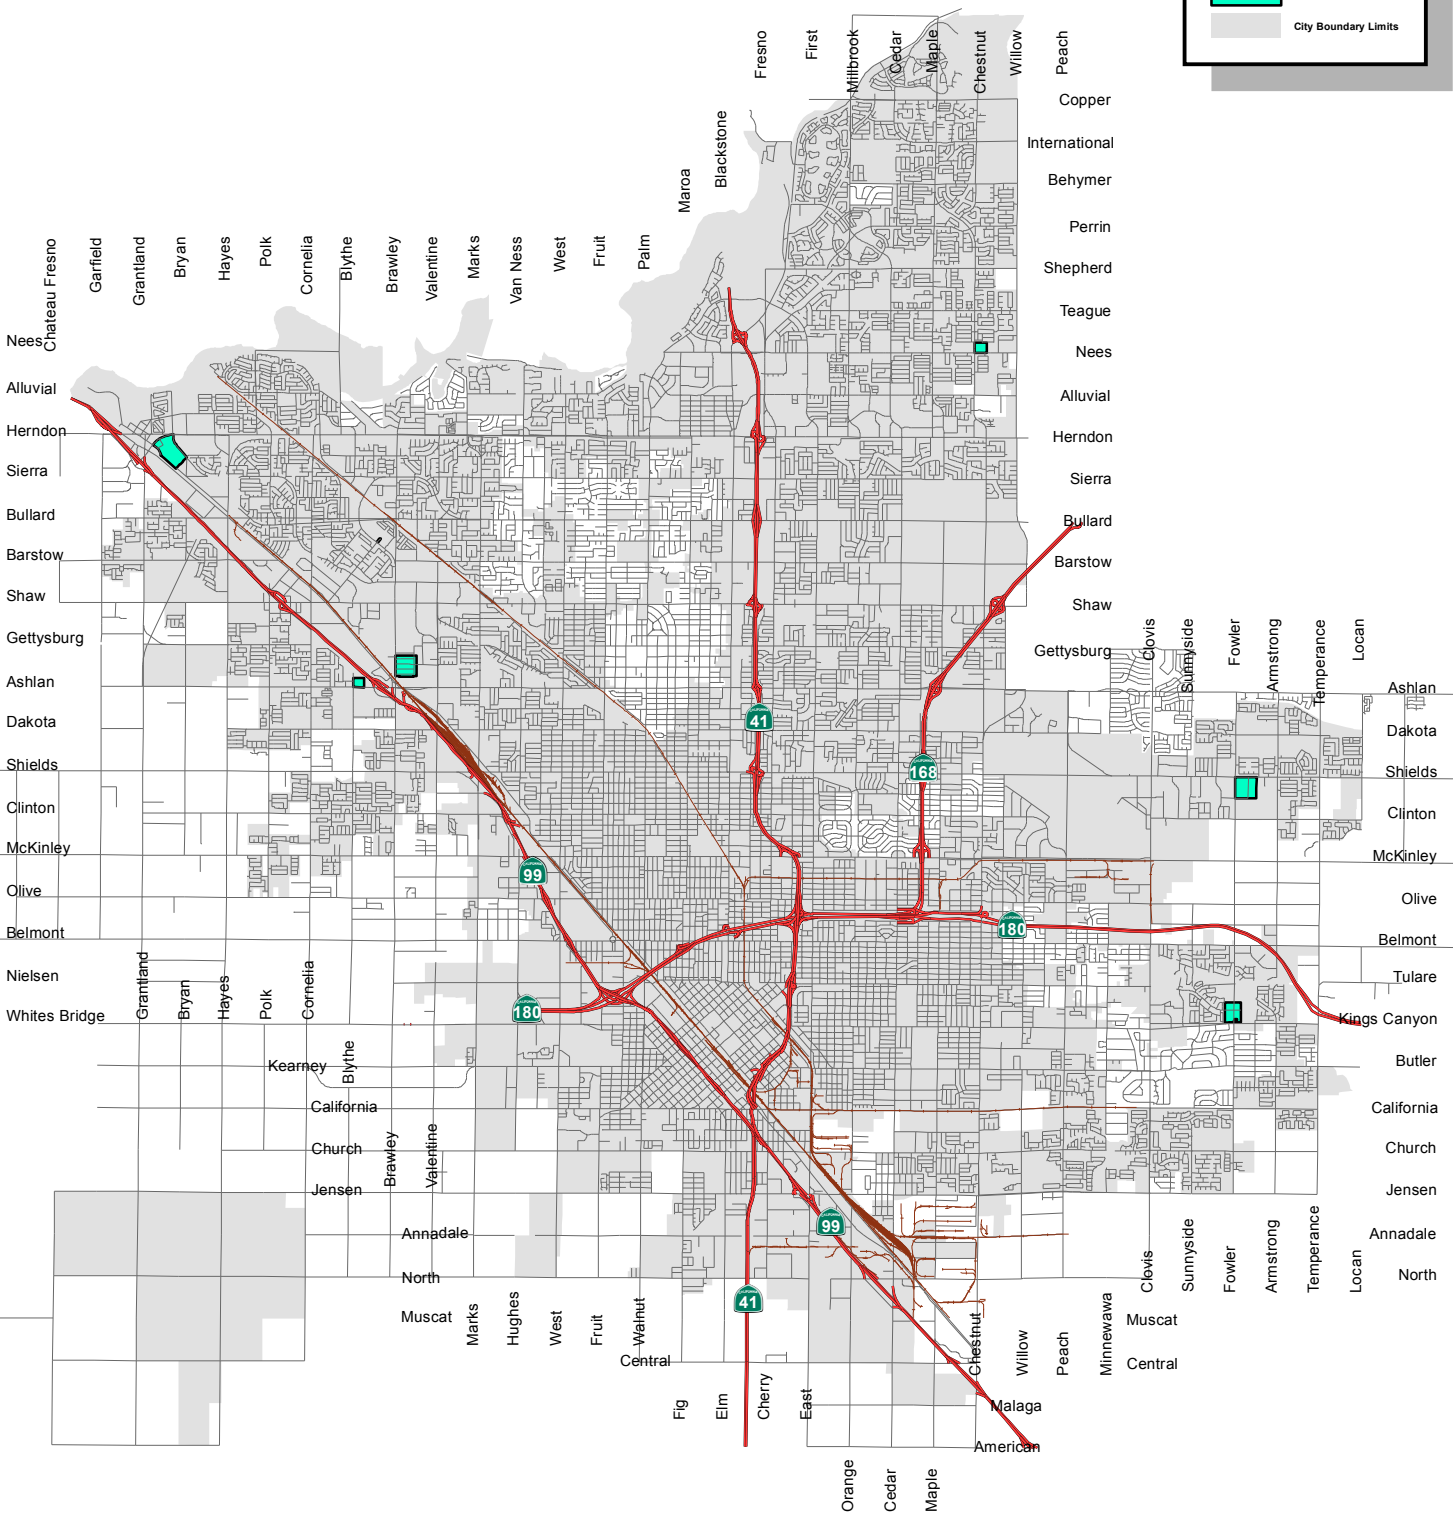

CITY OF FRESNO MAINTENANCE CFD9 ANNEXATION

Legend

- State Routes
- Rail Road
- Street Centerline
- CFD9
- City Boundary Limits

Exhibit A

Date: 3/13/2015