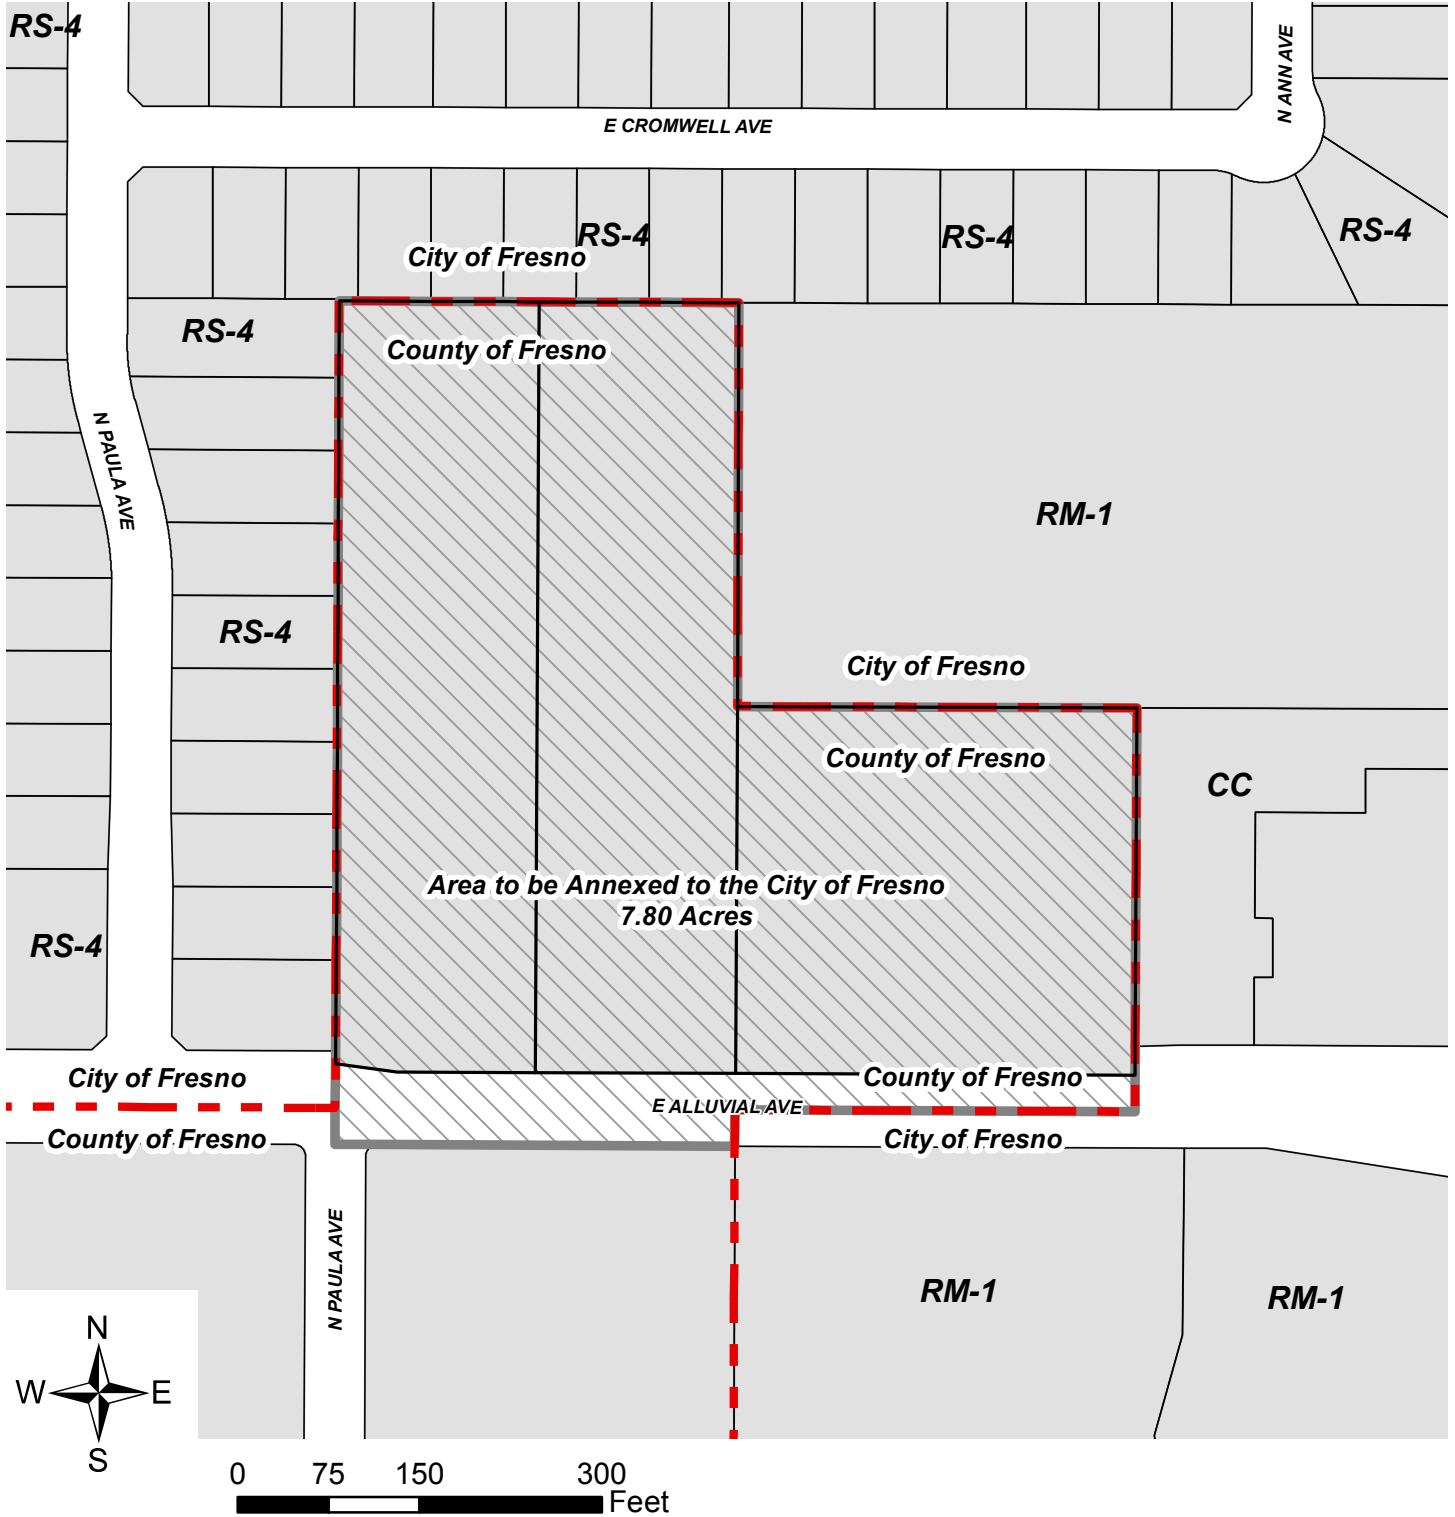

EXHIBIT B

ANX-17-0004
APN: 404-500-20, 21, and 23
2792 E Alluvial Avenue

-  City Limits
-  Area to be Annexed to the City of Fresno 7.80 Acres