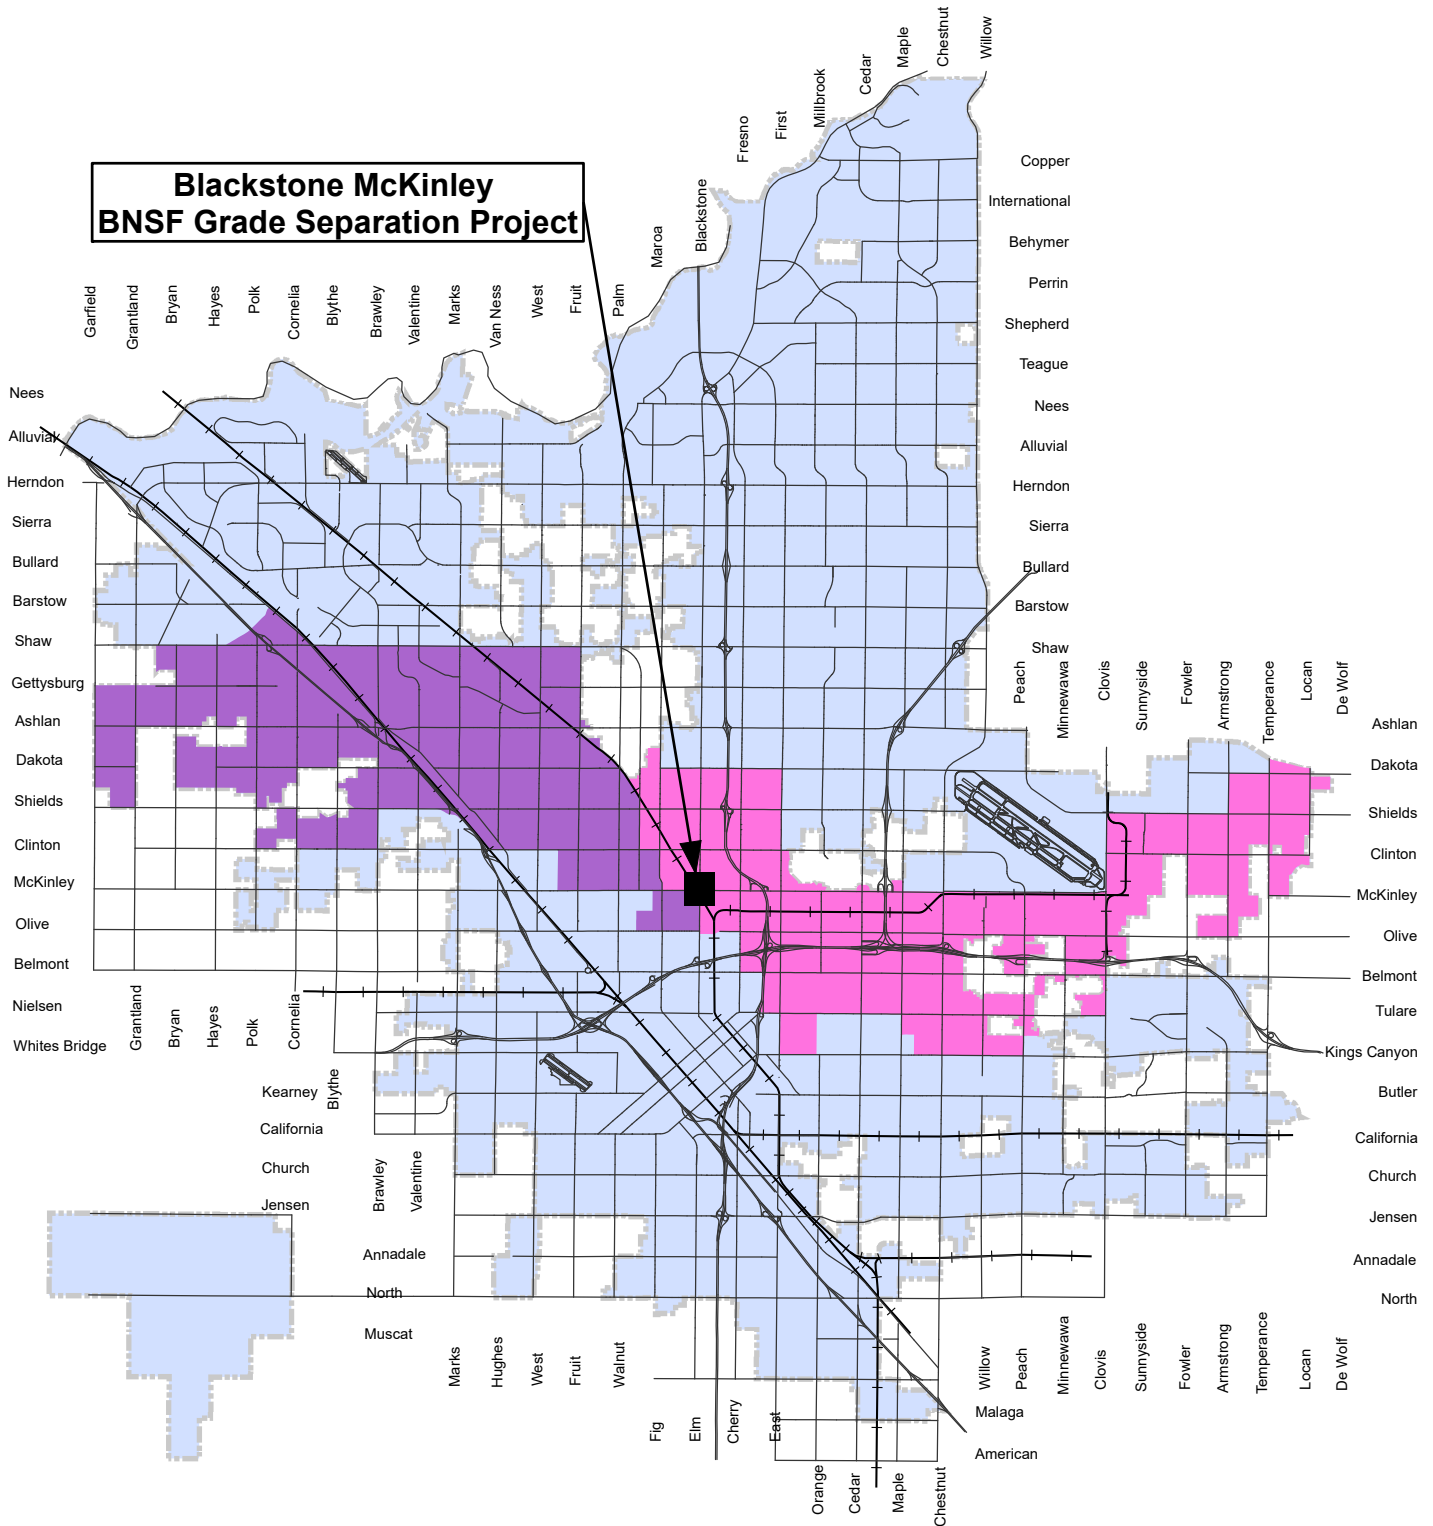

Blackstone McKinley BNSF Grade Separation Project

VICINITY MAP Blackstone McKinley BNSF Grade Separation Project

Project ID: PW00937
Council District: 1 and 7

- District 1
- District 7
- City Limits