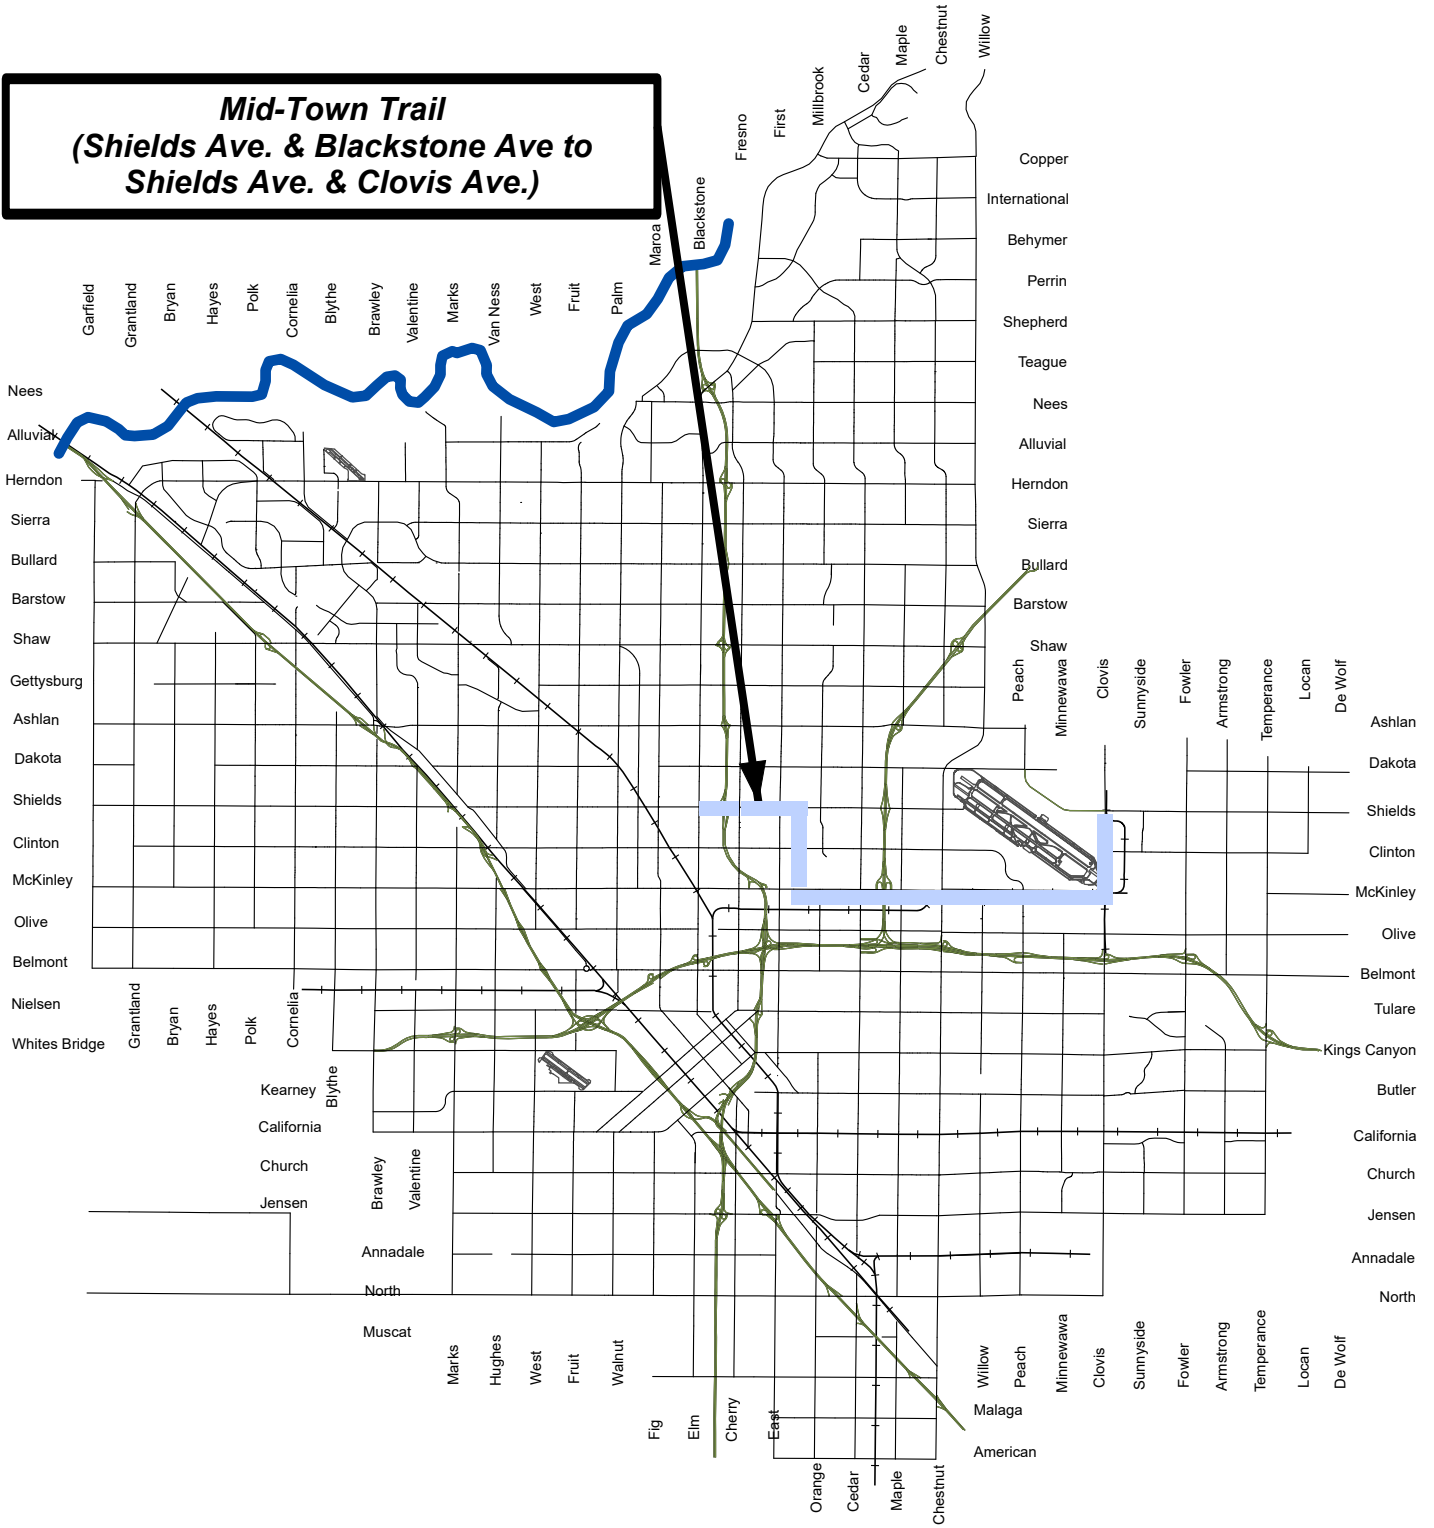

**Mid-Town Trail
(Shields Ave. & Blackstone Ave. to
Shields Ave. & Clovis Ave.)**

City of
FRESNO
DEPARTMENT OF
PUBLIC WORKS

VICINITY MAP

**SHIELDS AVE. & BLACKSTONE AVE. TO
SHIELDS AVE. & CLOVIS AVE.**

**Project ID: PW00725, PW00762,
PW00763, PW00764, & PW00774**
Council Districts: 4&7

 City Limits
 Council District