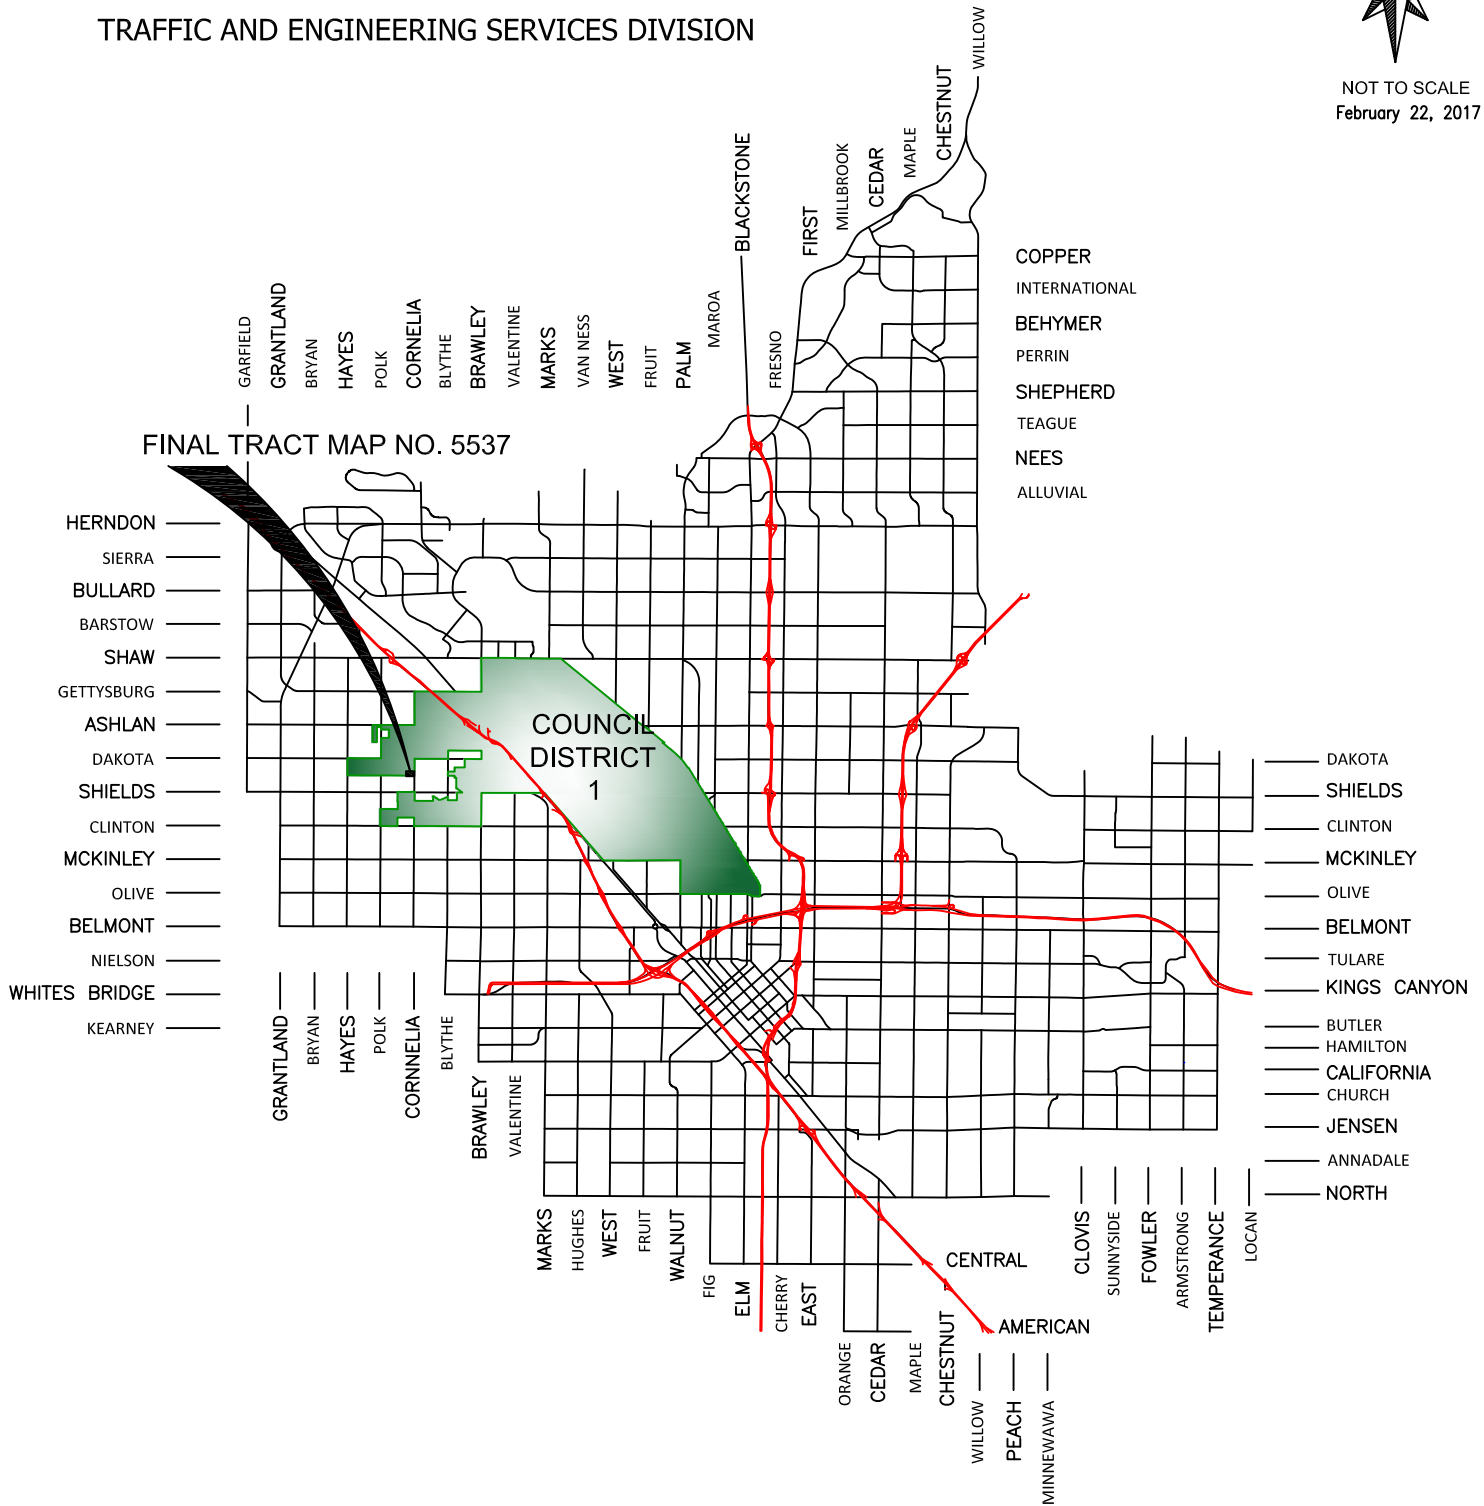

CITY OF
FRESNO
 PUBLIC WORKS DEPARTMENT
 TRAFFIC AND ENGINEERING SERVICES DIVISION

NOT TO SCALE
 February 22, 2017

LOCATION MAP
ANNEXATION NO. 77
COMMUNITY FACILITIES DISTRICT NO. 11