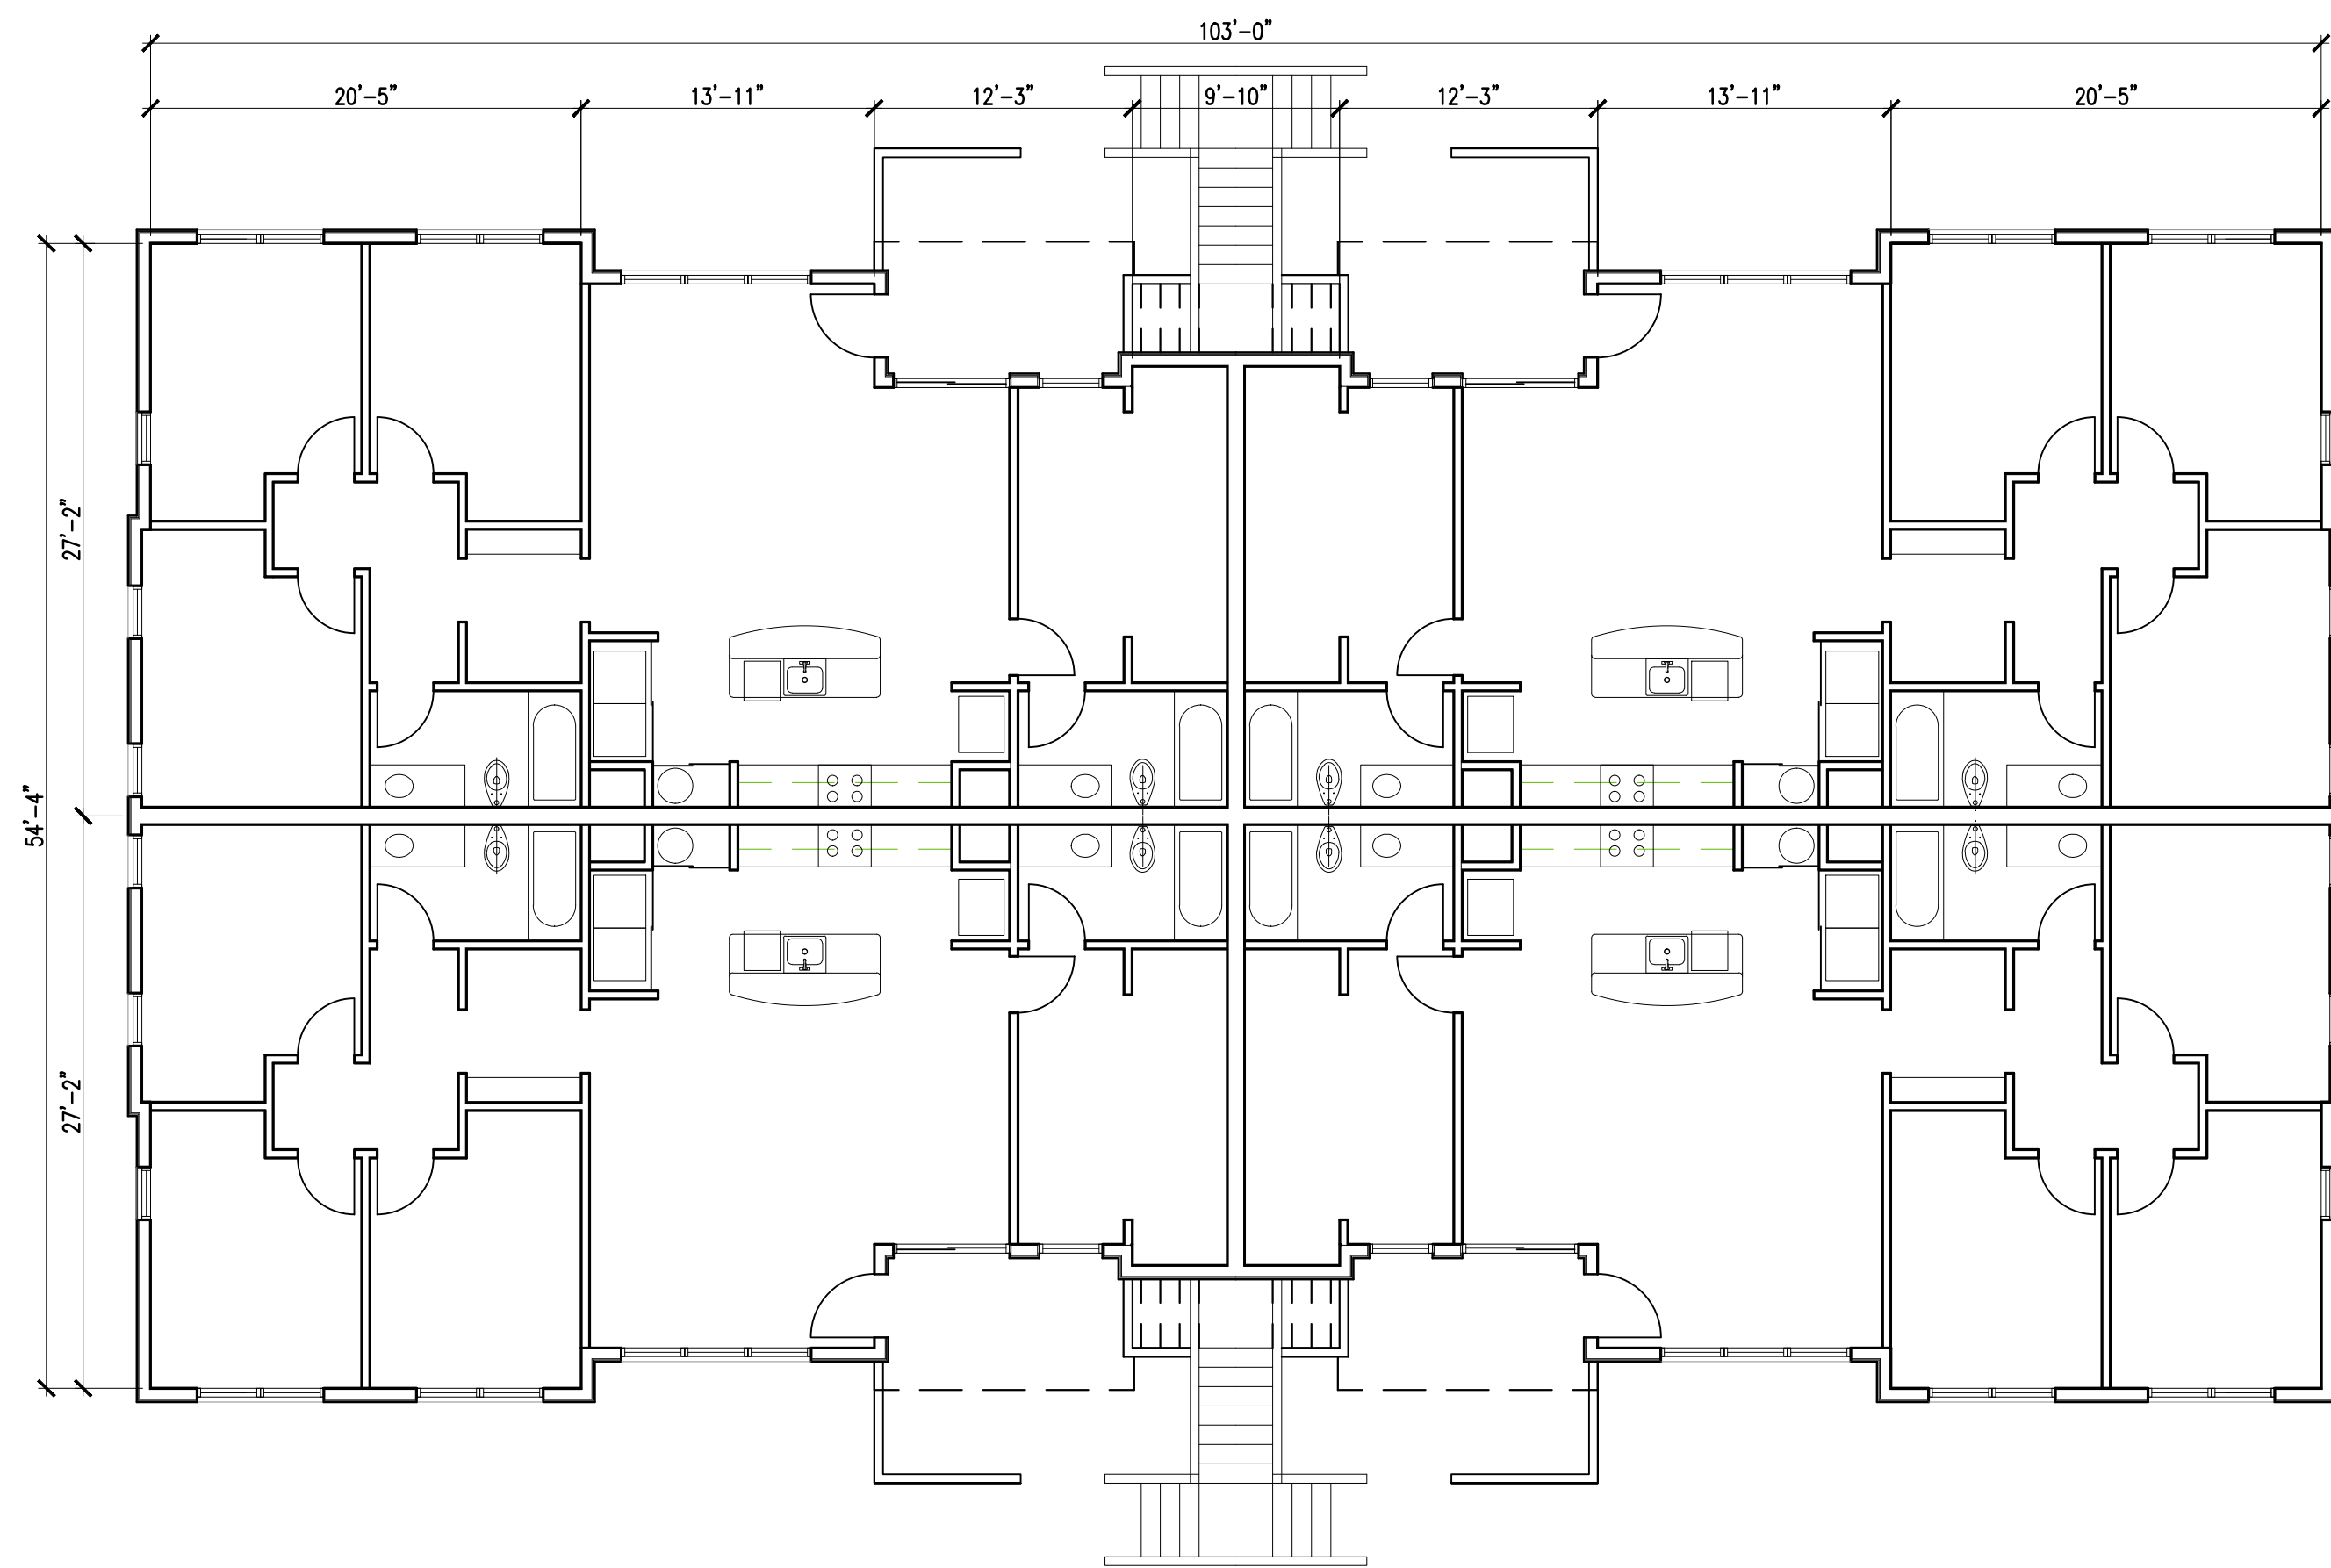

SECOND FLOOR PLAN

FIRST FLOOR PLAN

RESIDENTIAL UNIT D
9,930 SF

SECOND FLOOR PLAN

FIRST FLOOR PLAN

RESIDENTIAL UNIT C
7,525 SF