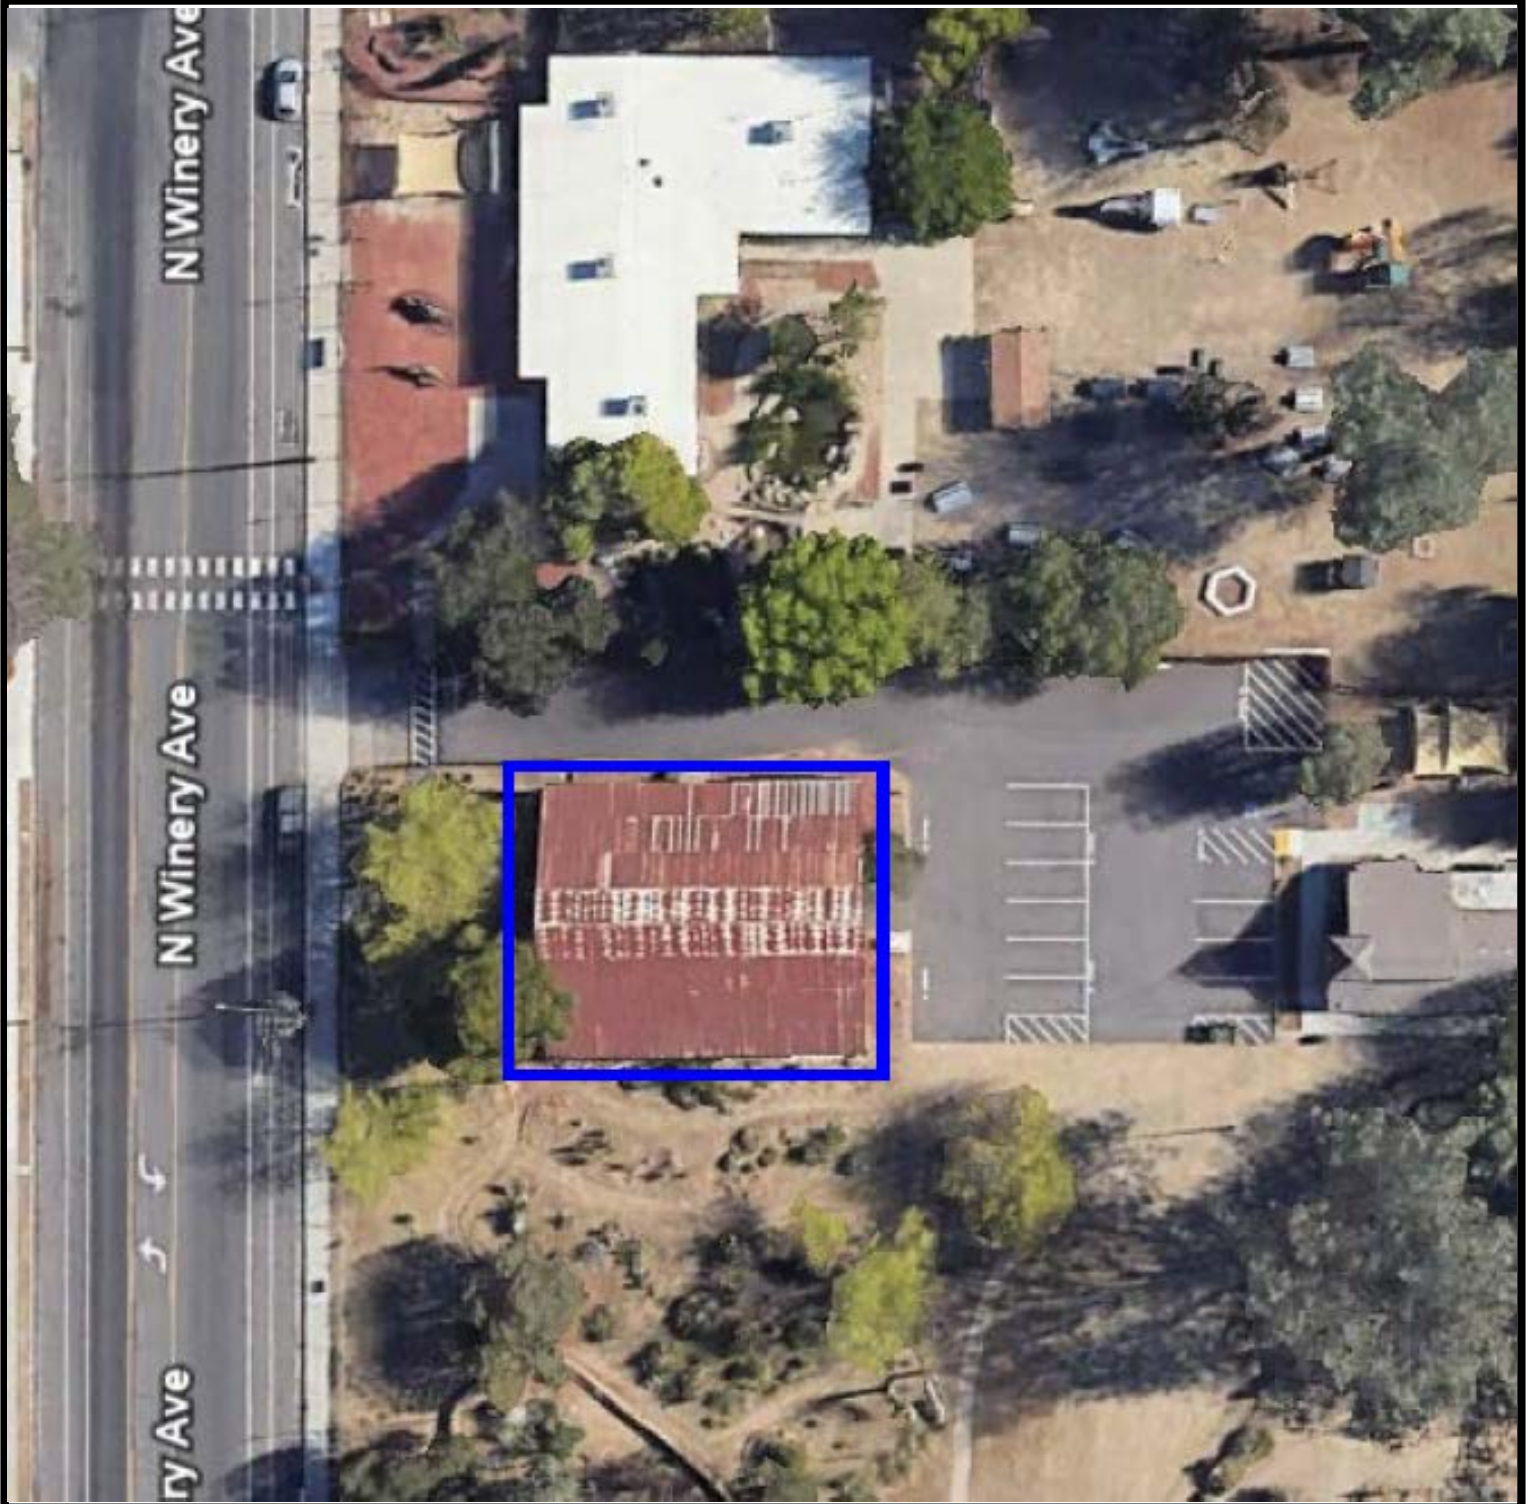

Exhibit A

ROESSLER WINERY BUILDING PROJECT

City of
FRESNO
CAPITAL PROJECTS
DEPARTMENT

LOCATION MAP

Roessler Winery Building
1944 North Winery Avenue
Fresno, CA 93703
Project ID: PC00245
Council District: 4

Legend

 Roessler Winery Building