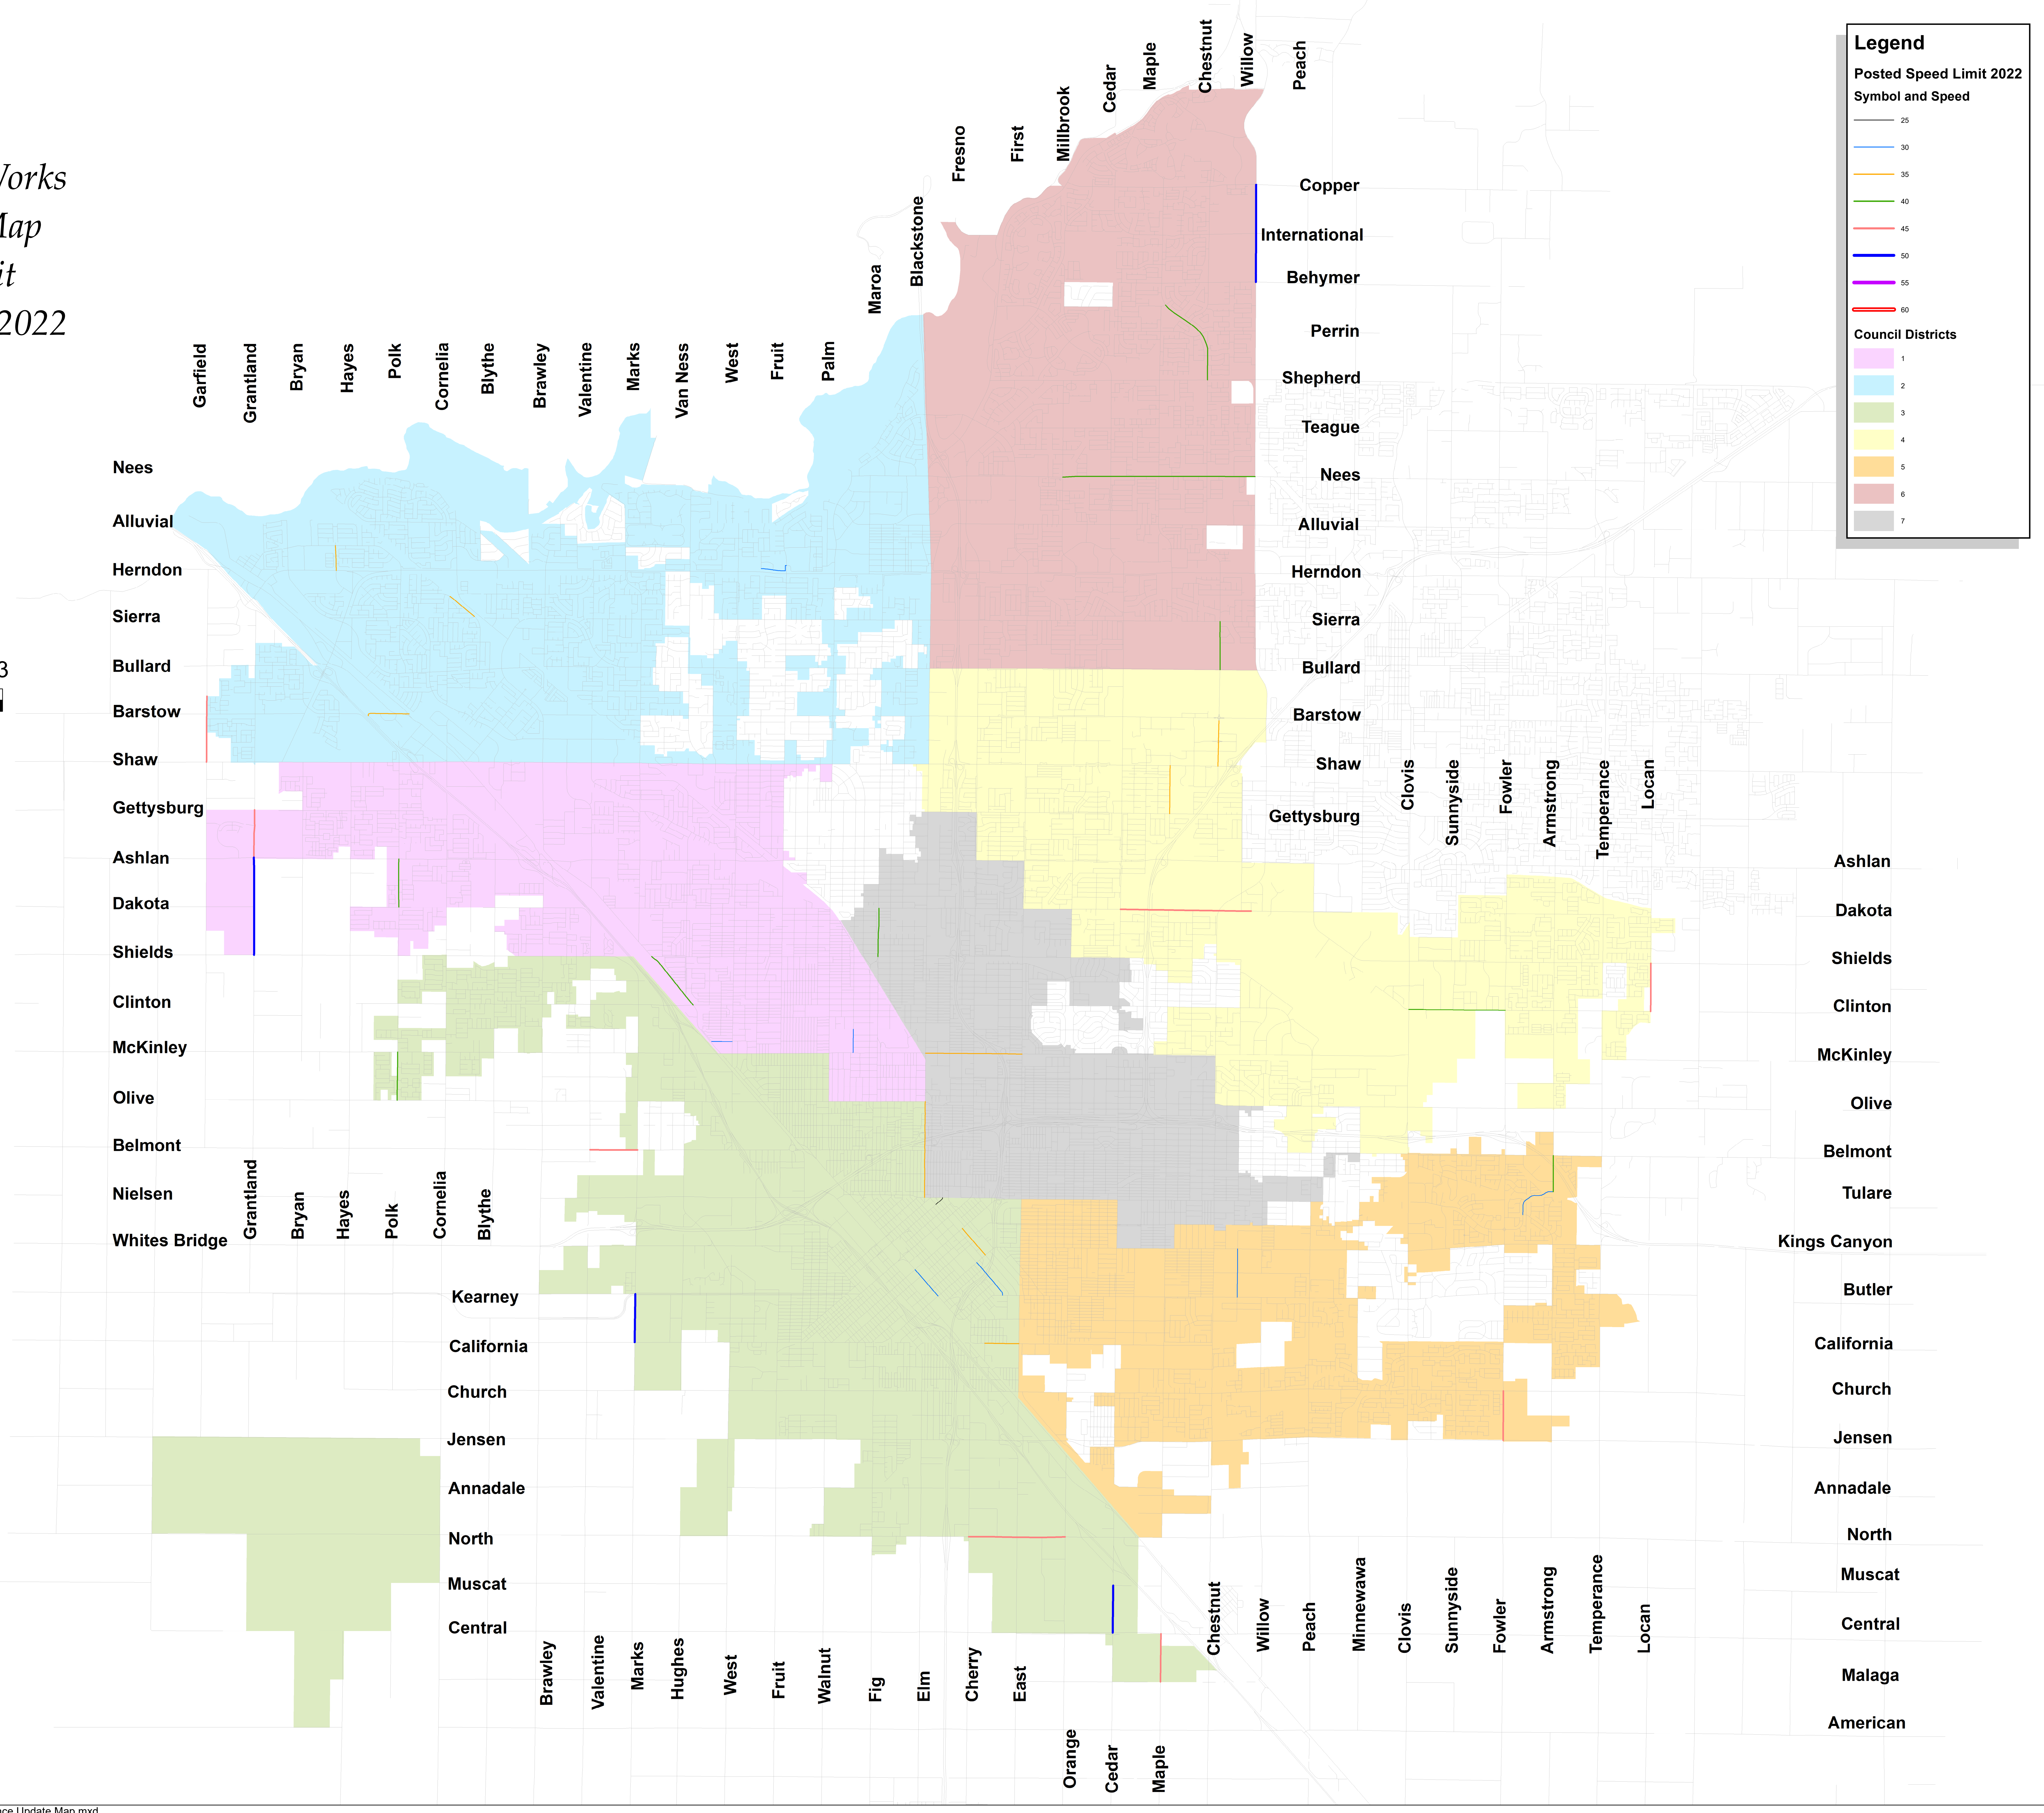

City of Fresno
Department of Public Works
Speed Limit Update Map
Proposed Speed Limit
Changes & Additions - 2022

Legend

Posted Speed Limit 2022
Symbol and Speed

- 25
- 30
- 35
- 40
- 45
- 50
- 55
- 60

Council Districts

- 1
- 2
- 3
- 4
- 5
- 6
- 7