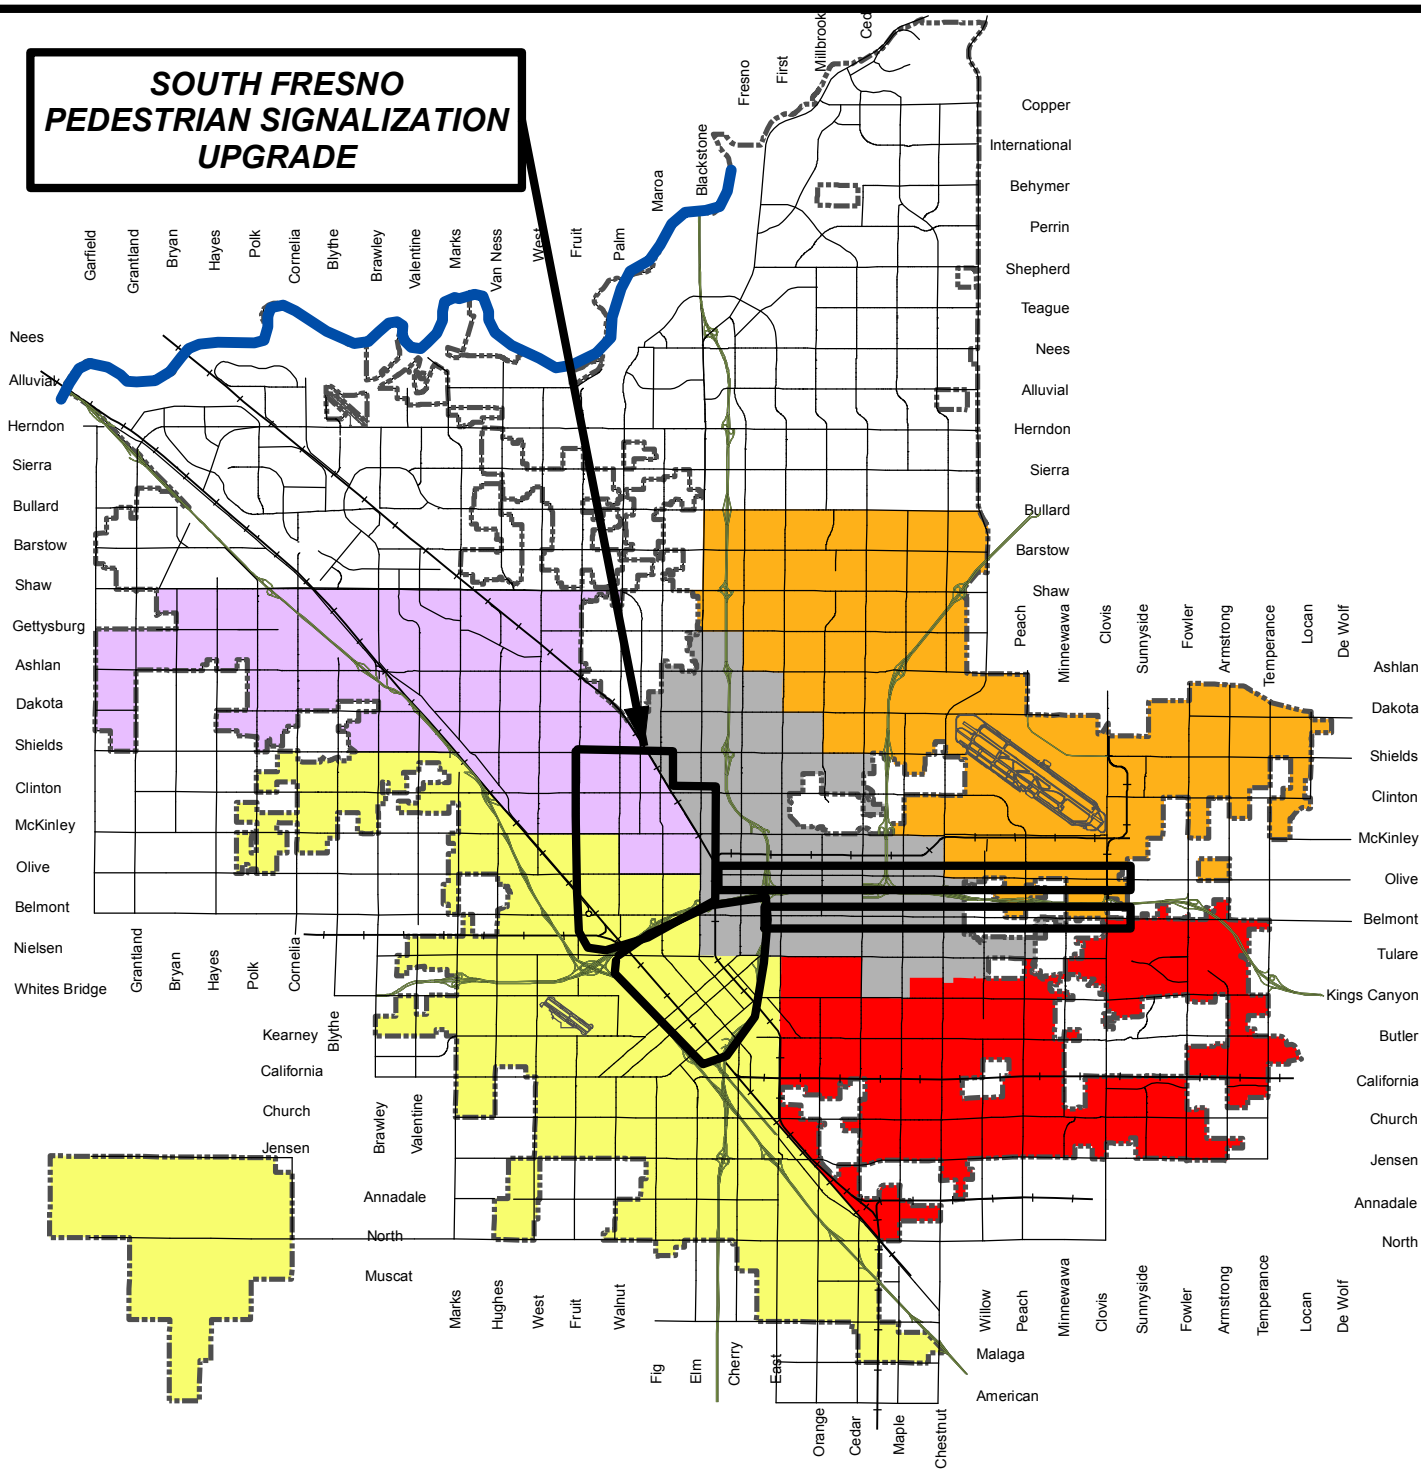

SOUTH FRESNO PEDESTRIAN SIGNALIZATION UPGRADE

VICINITY MAP
PROJECT ID: PW00880
HSIPL 5060(355)

| | | | |
|--|--------------------|--|--------------------|
| | City Limits | | Council District 3 |
| | Council District 1 | | Council District 4 |
| | | | Council District 5 |
| | | | Council District 7 |