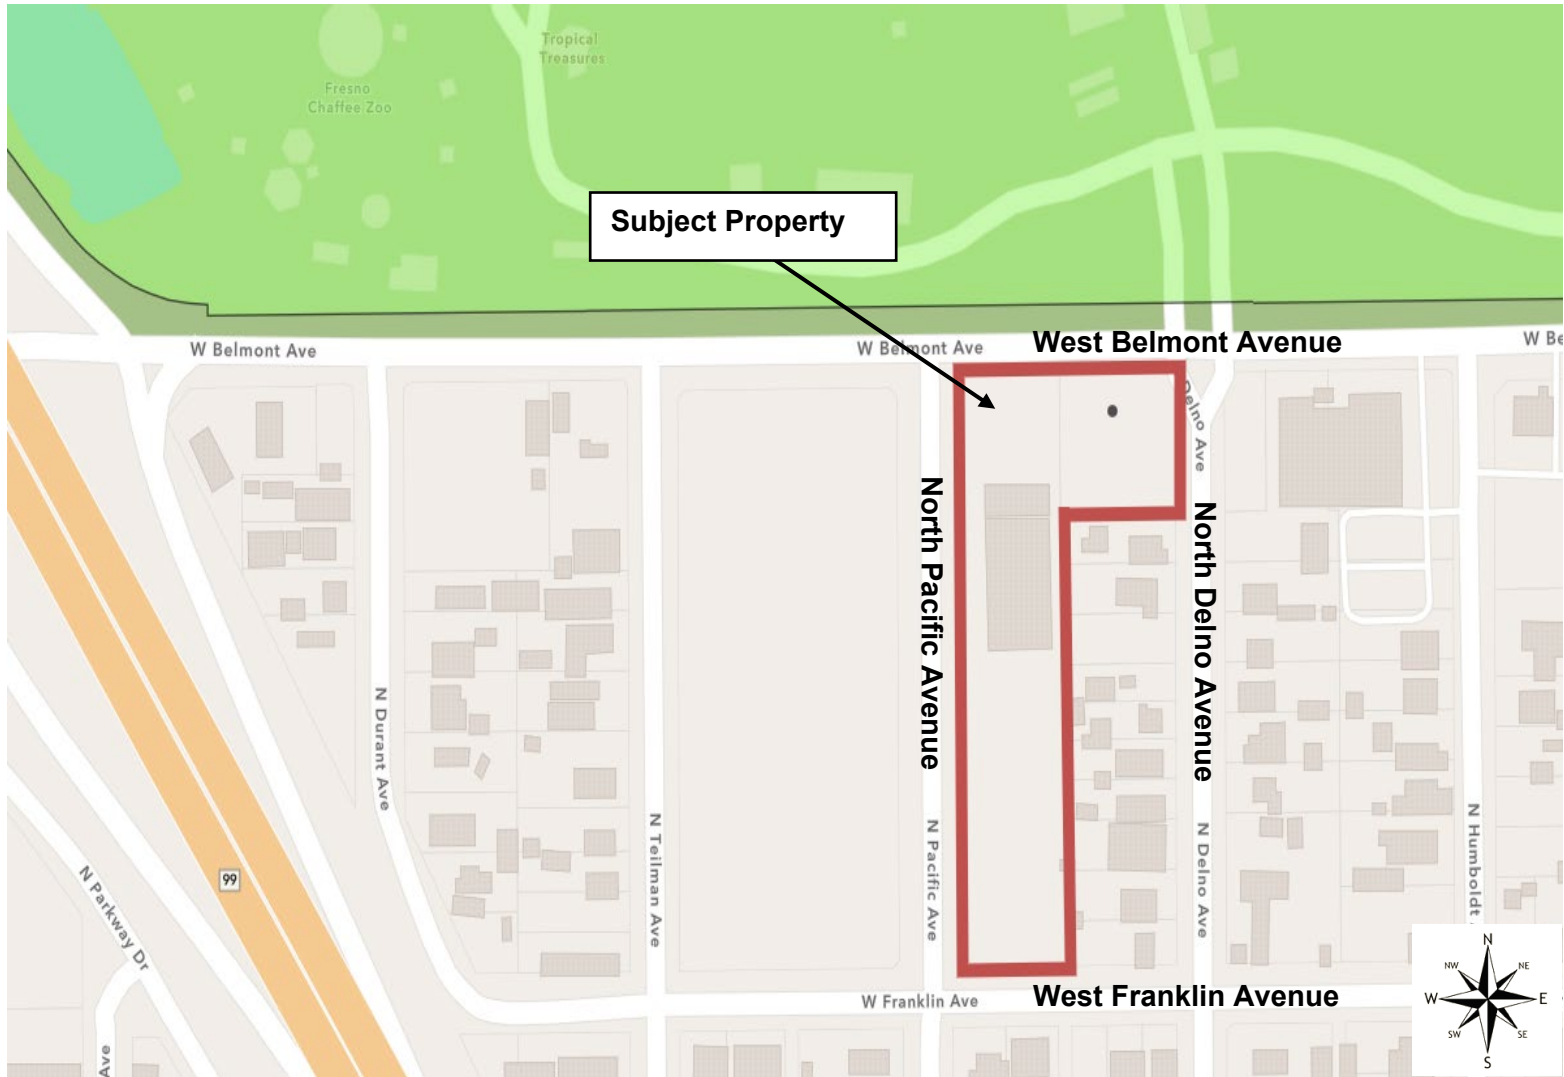

# Exhibit A

# Vicinity Map

741 AND 705 WEST BELMONT AVENUE

## Legend

Subject Property

(±2.31 acres)