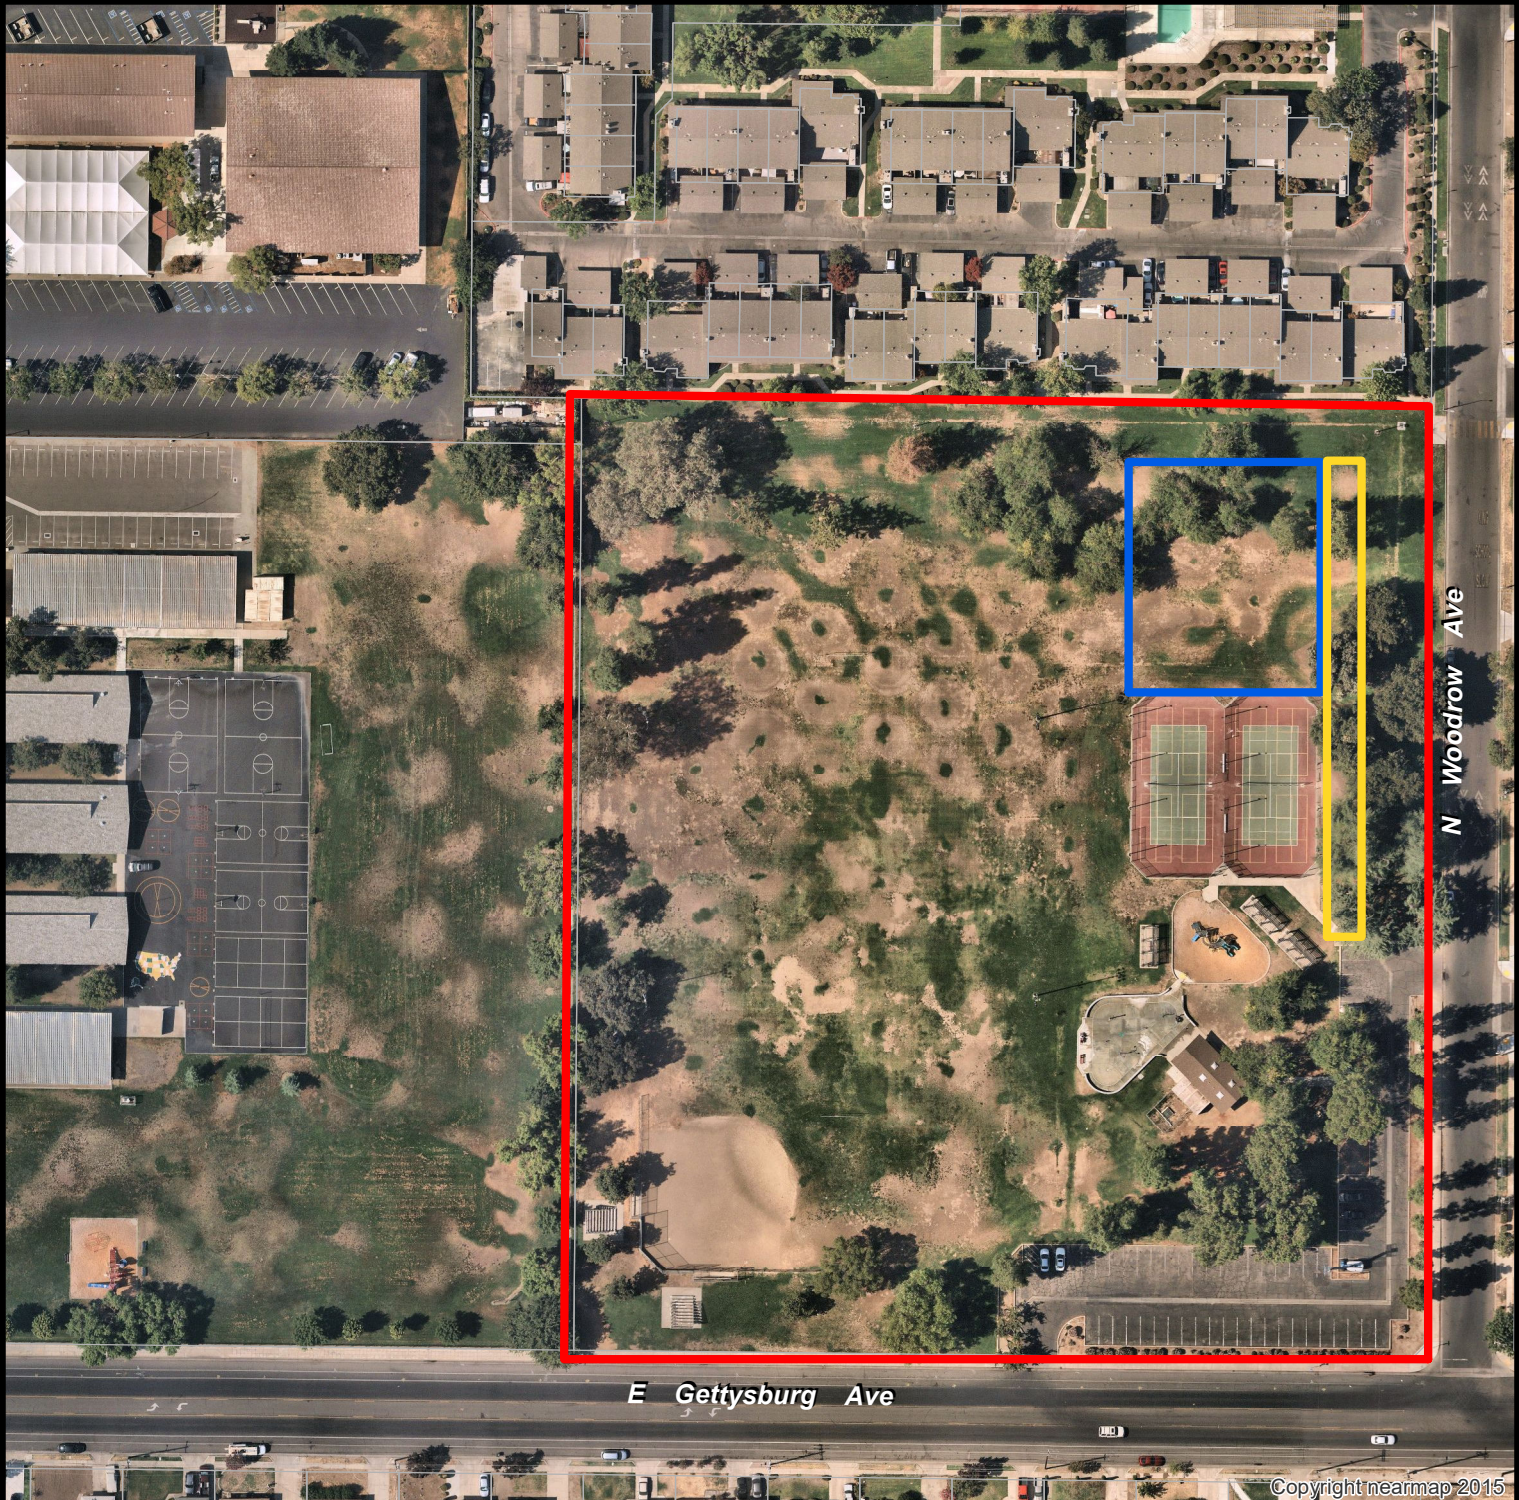

Exhibit A

Vinland Park

Copyright nearmap 2015

LOCATION MAP

Vinland Park Pickleball Court
4695 E. Gettysburg Ave.
Fresno CA 93726

Project ID: PC00351
Council District: 4

Legend

-  Proposed Pickleball Court
-  Vinland Park
-  Accessible Path to Court