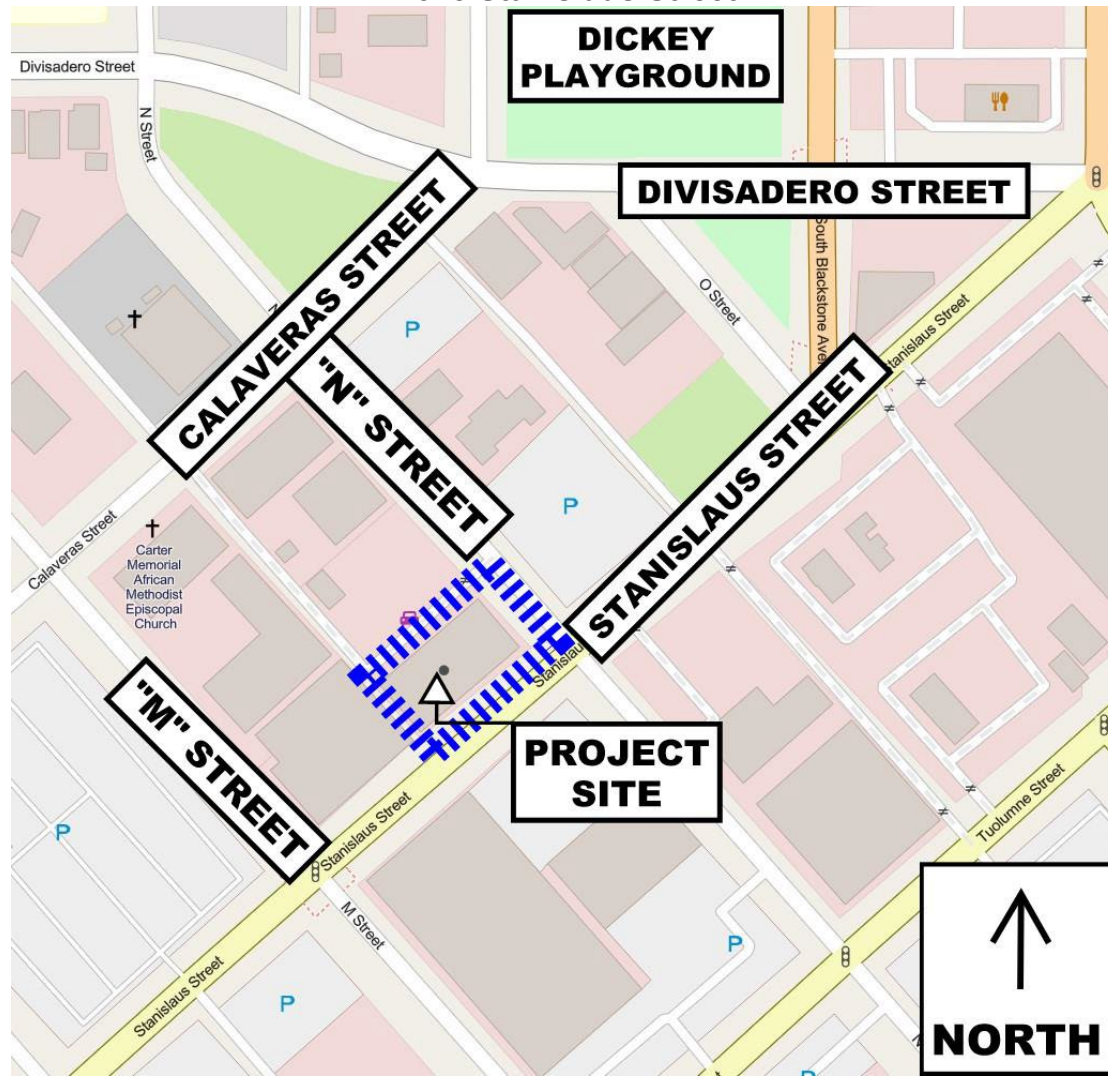

# **Exhibit A - Vicinity Map**

# Vicinity Map

2345 Stanislaus Street

## Legend

Subject Property

(±0.26 acres)