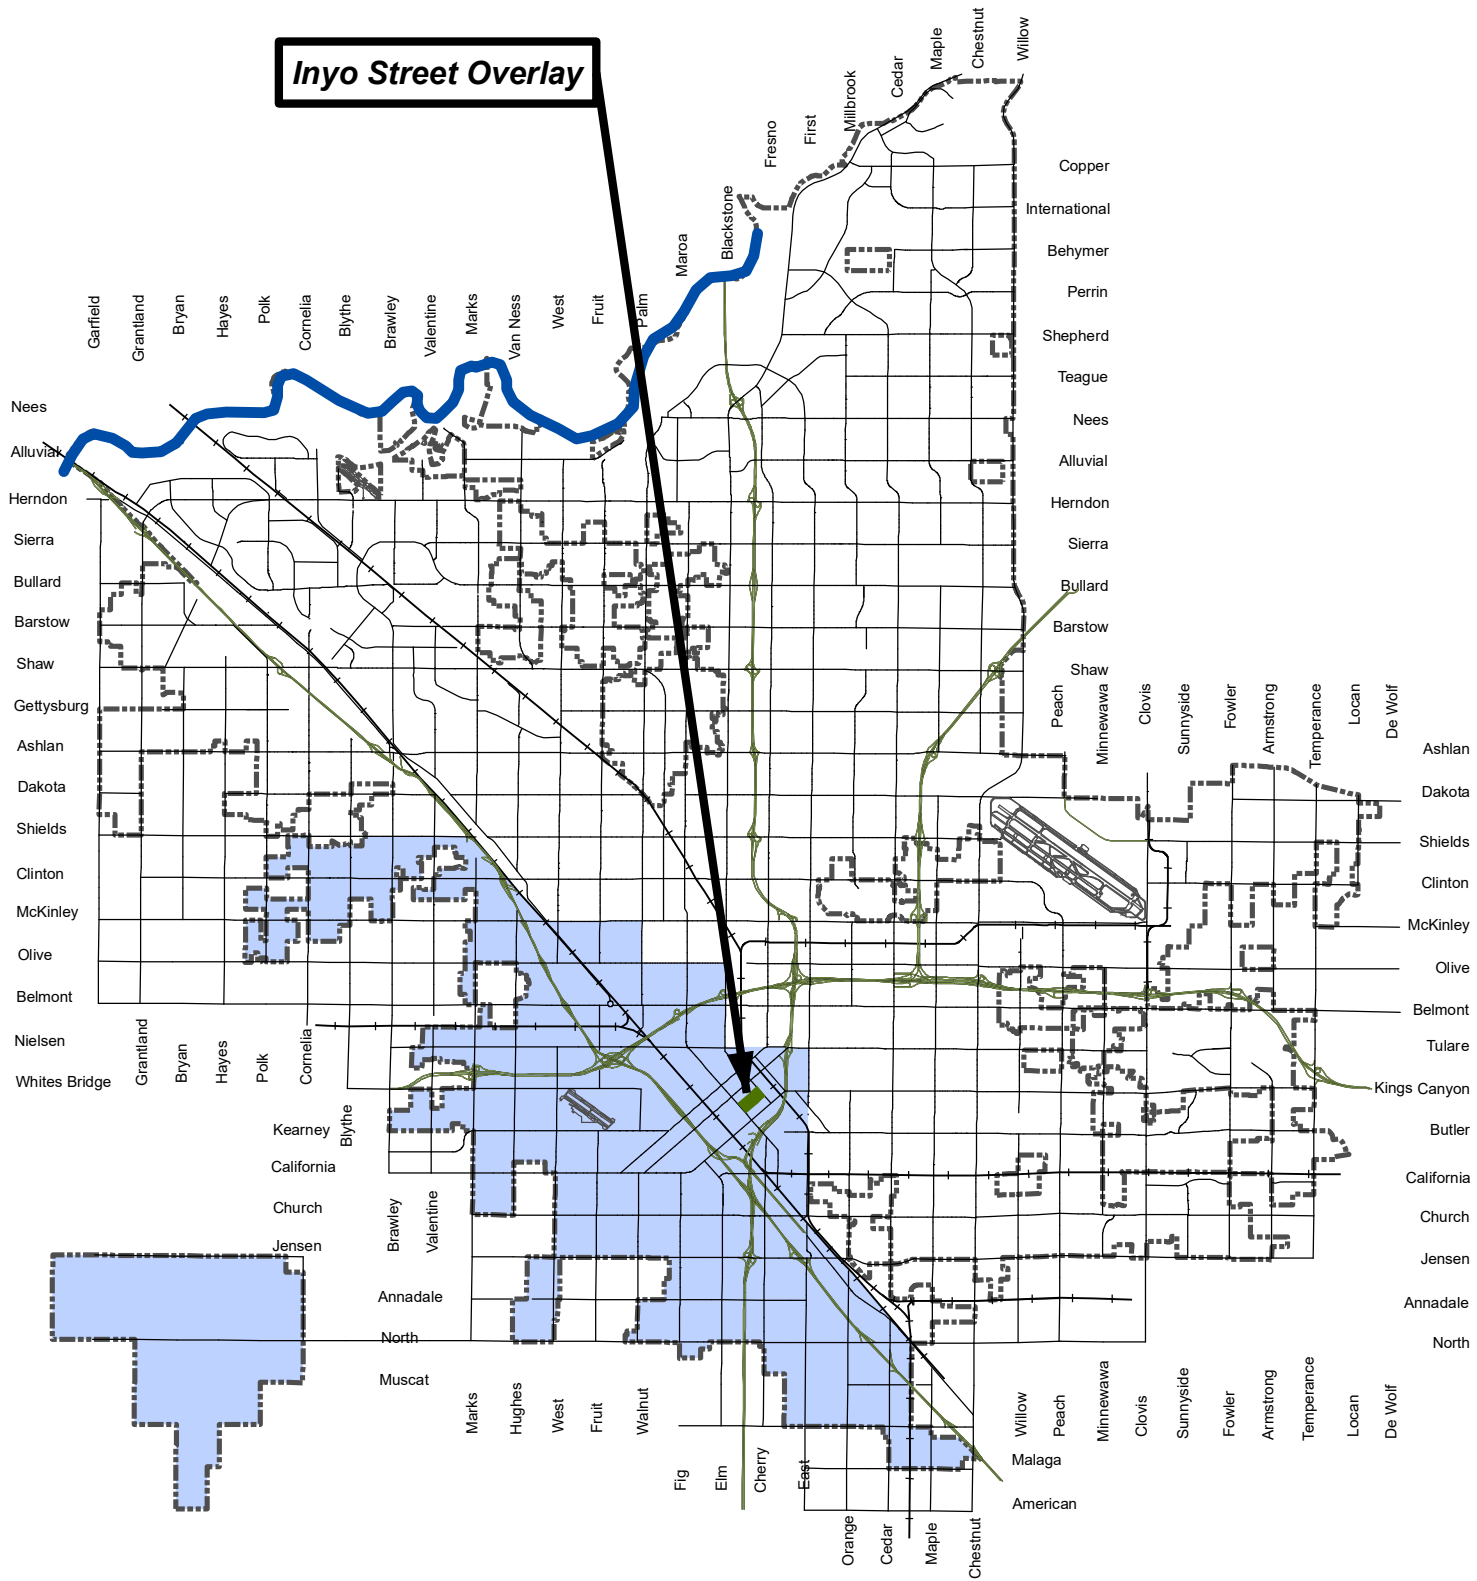

Inyo Street Overlay

VICINITY MAP

Inyo Street Overlay between Van Ness Avenue and P Street

Project ID: PW00788
Council District: 3

- City Limits
- Council District