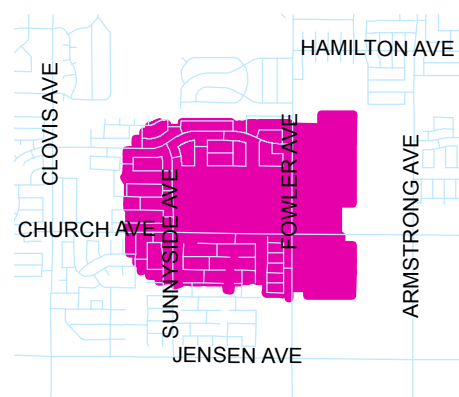

799910 A-16-014,

Buffered at:1000 Feet, Legal Notices, Owners  
31602221

Address List Map, c:\gisdm6\automap\adrlist.mxd, Tue Nov 22 12:50:29 2016

31602221

31616036S

3161606631616067

31602227S

31602228S