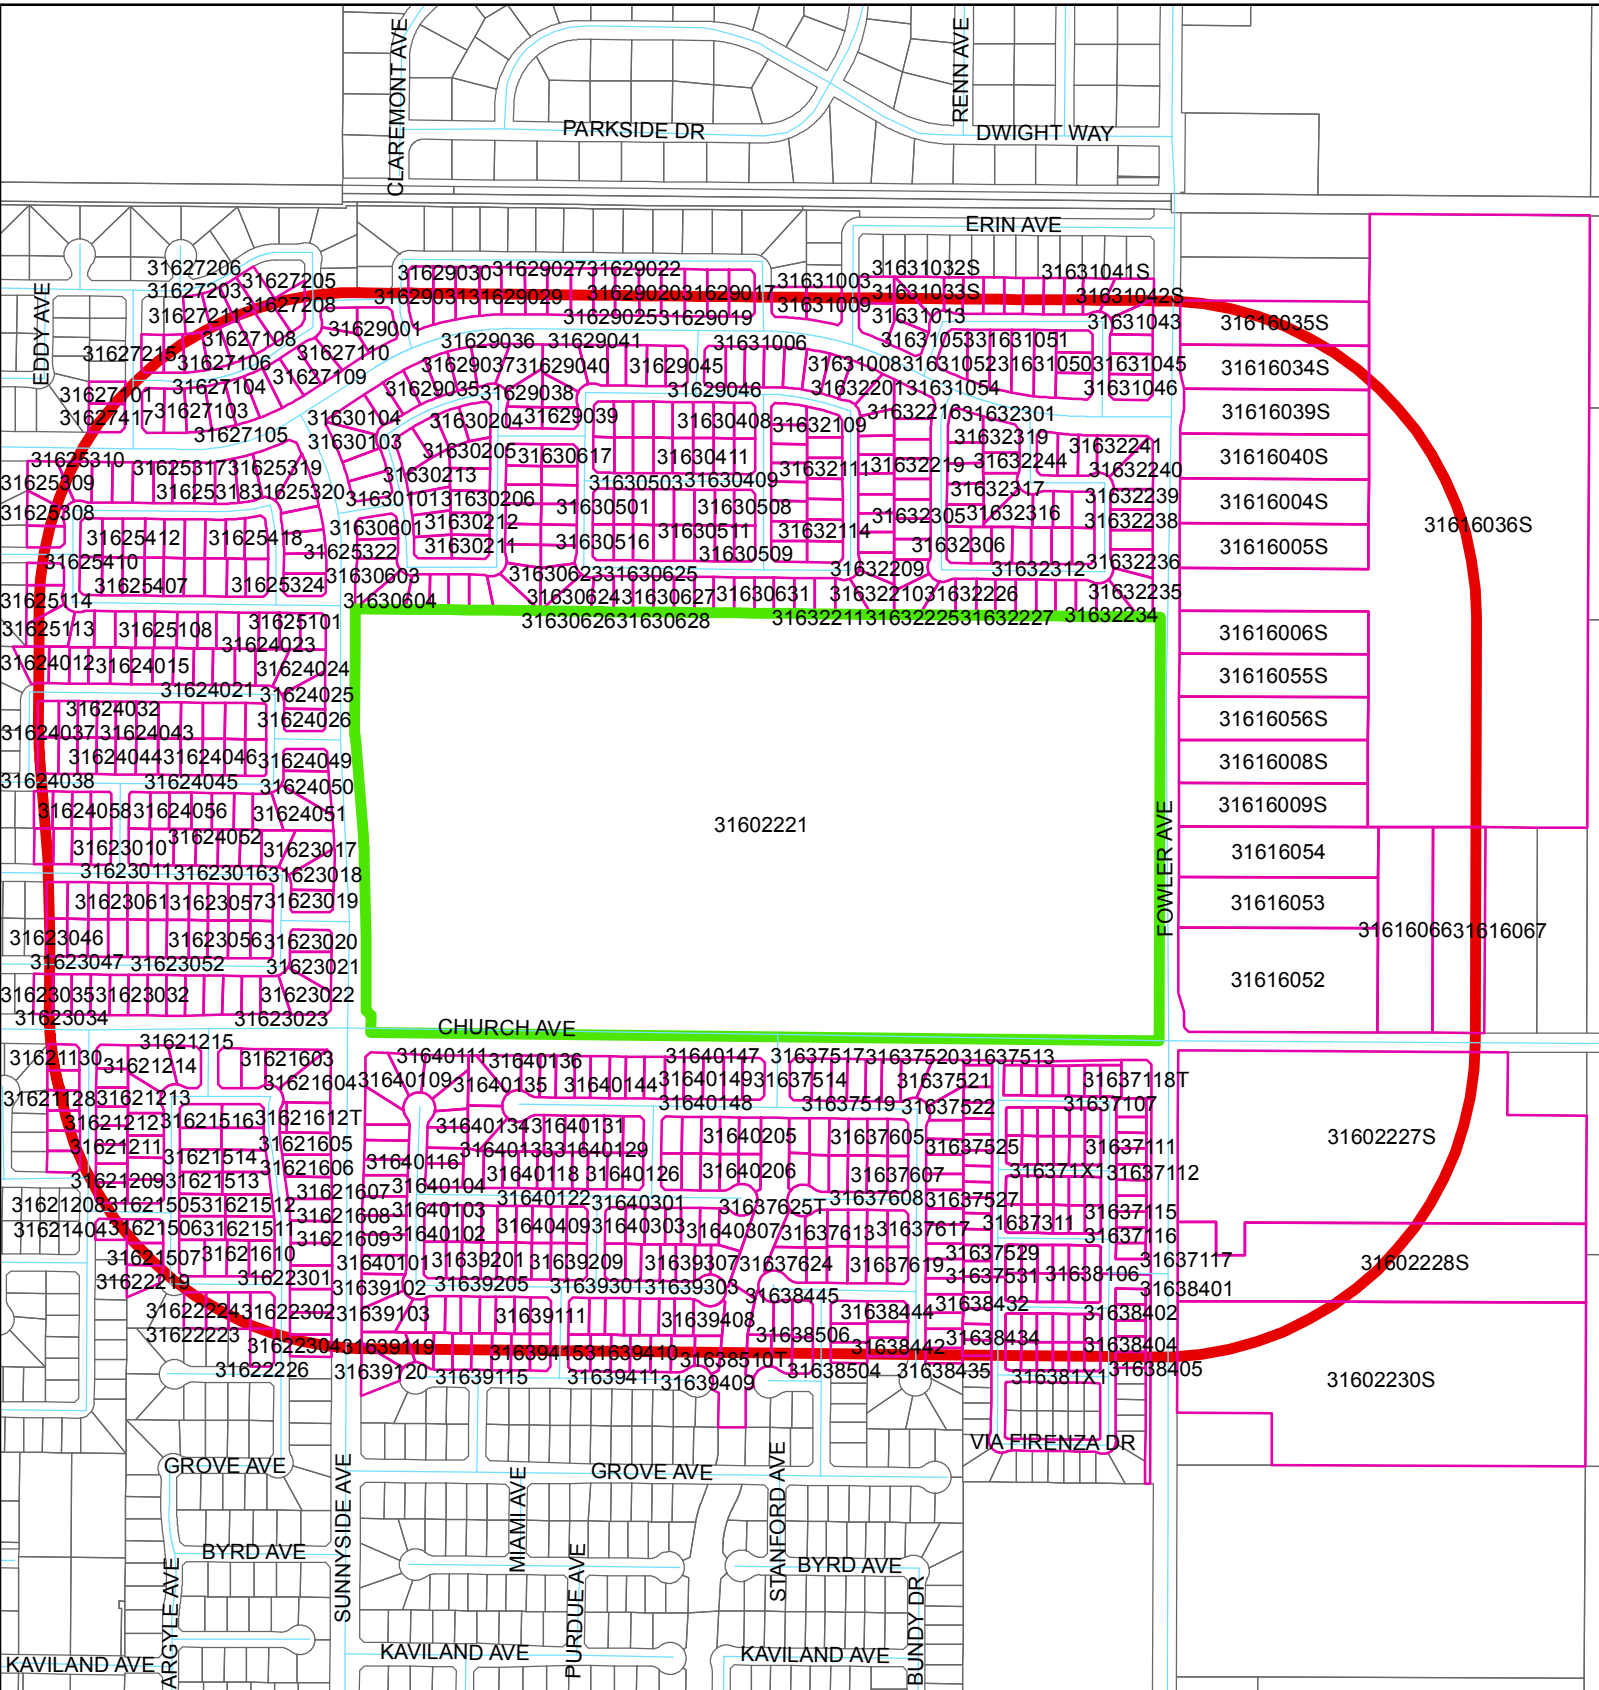

799910 A-16-014,

Buffered at:1000 Feet, Legal Notices, Owners  
31602221

Address List Map, c:\gisdm6\automap\adrlist.mxd, Tue Nov 22 12:50:29 2016

31602221

31616036S

3161606631616067

31602227S

31602228S

31602230S