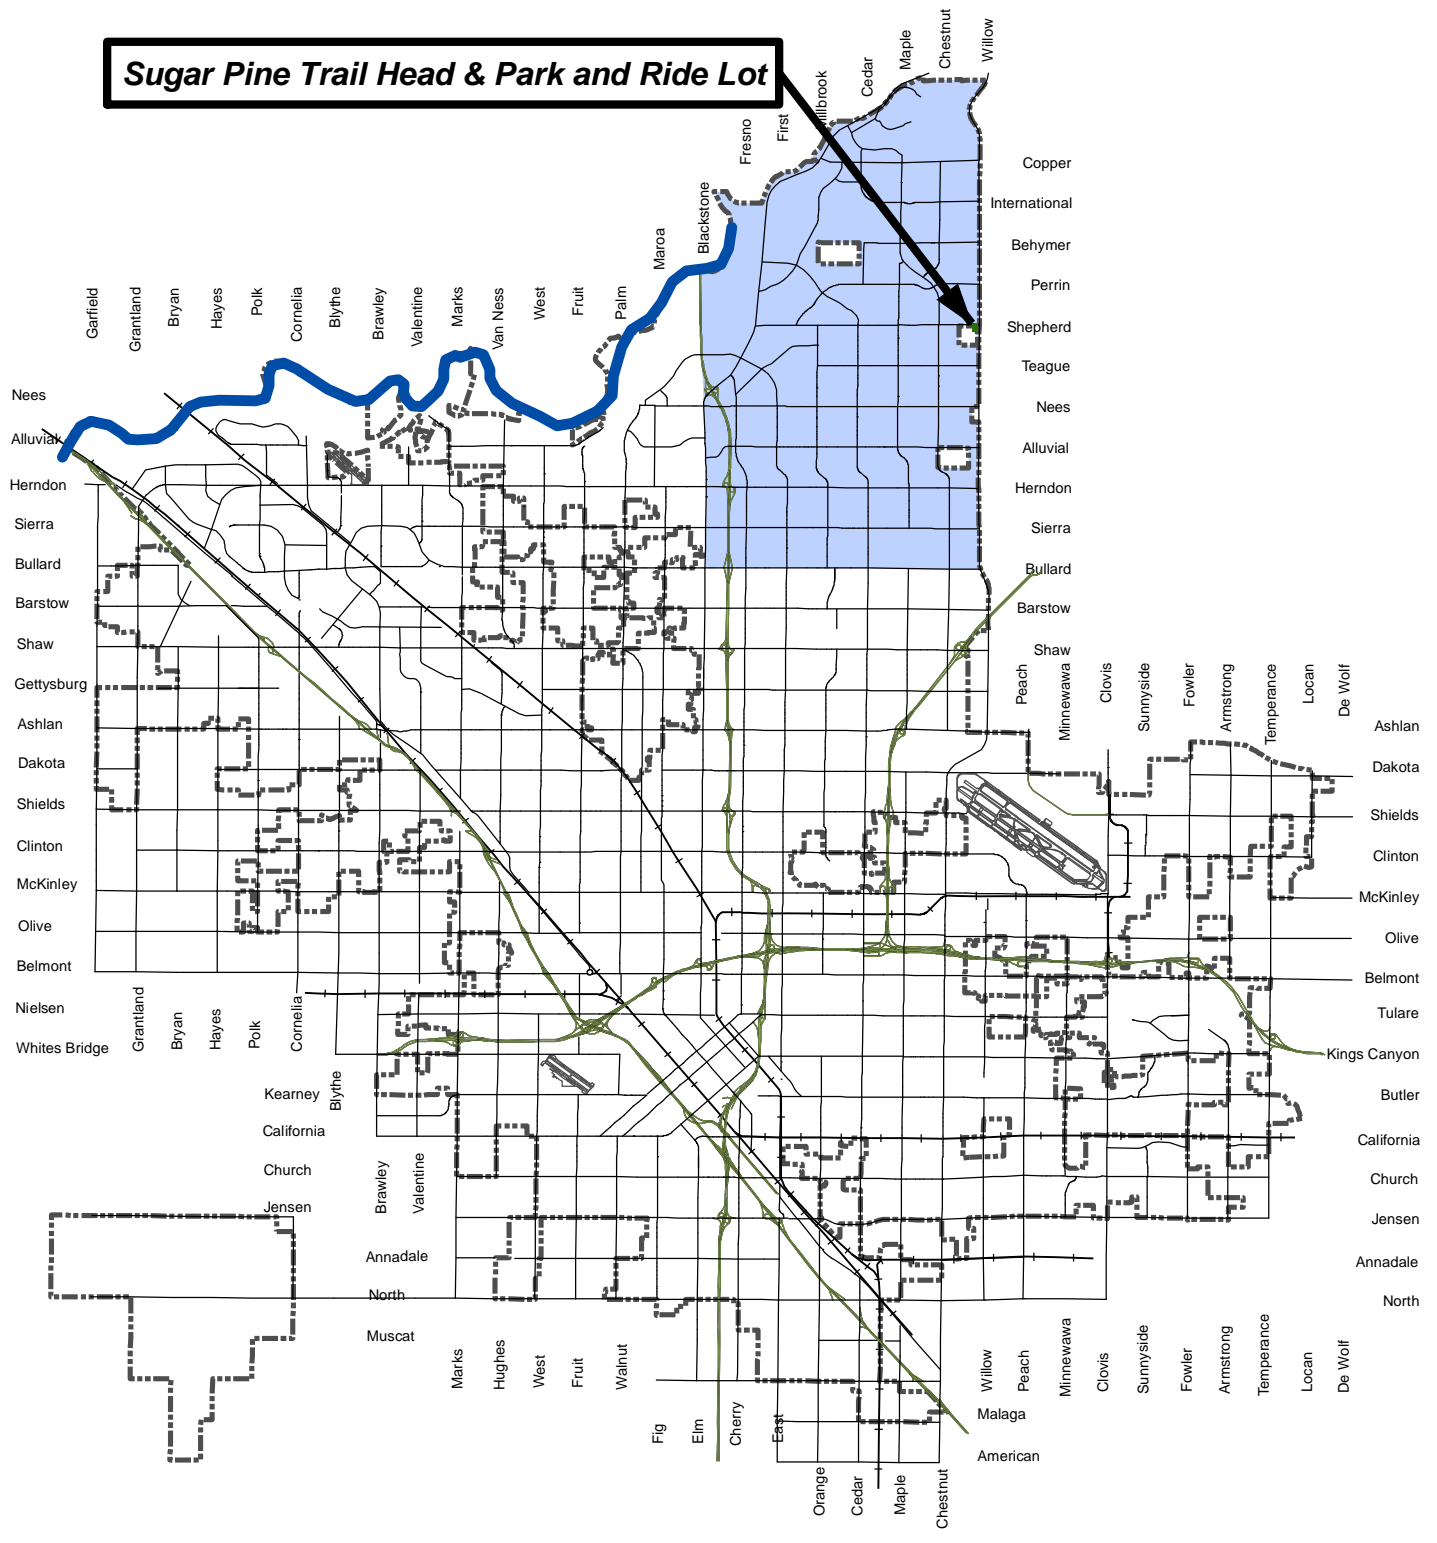

Sugar Pine Trail Head & Park and Ride Lot

VICINITY MAP

Sugar Pine Trail Head & Park and Ride Lot

Project ID: PW00585
Council District: 6