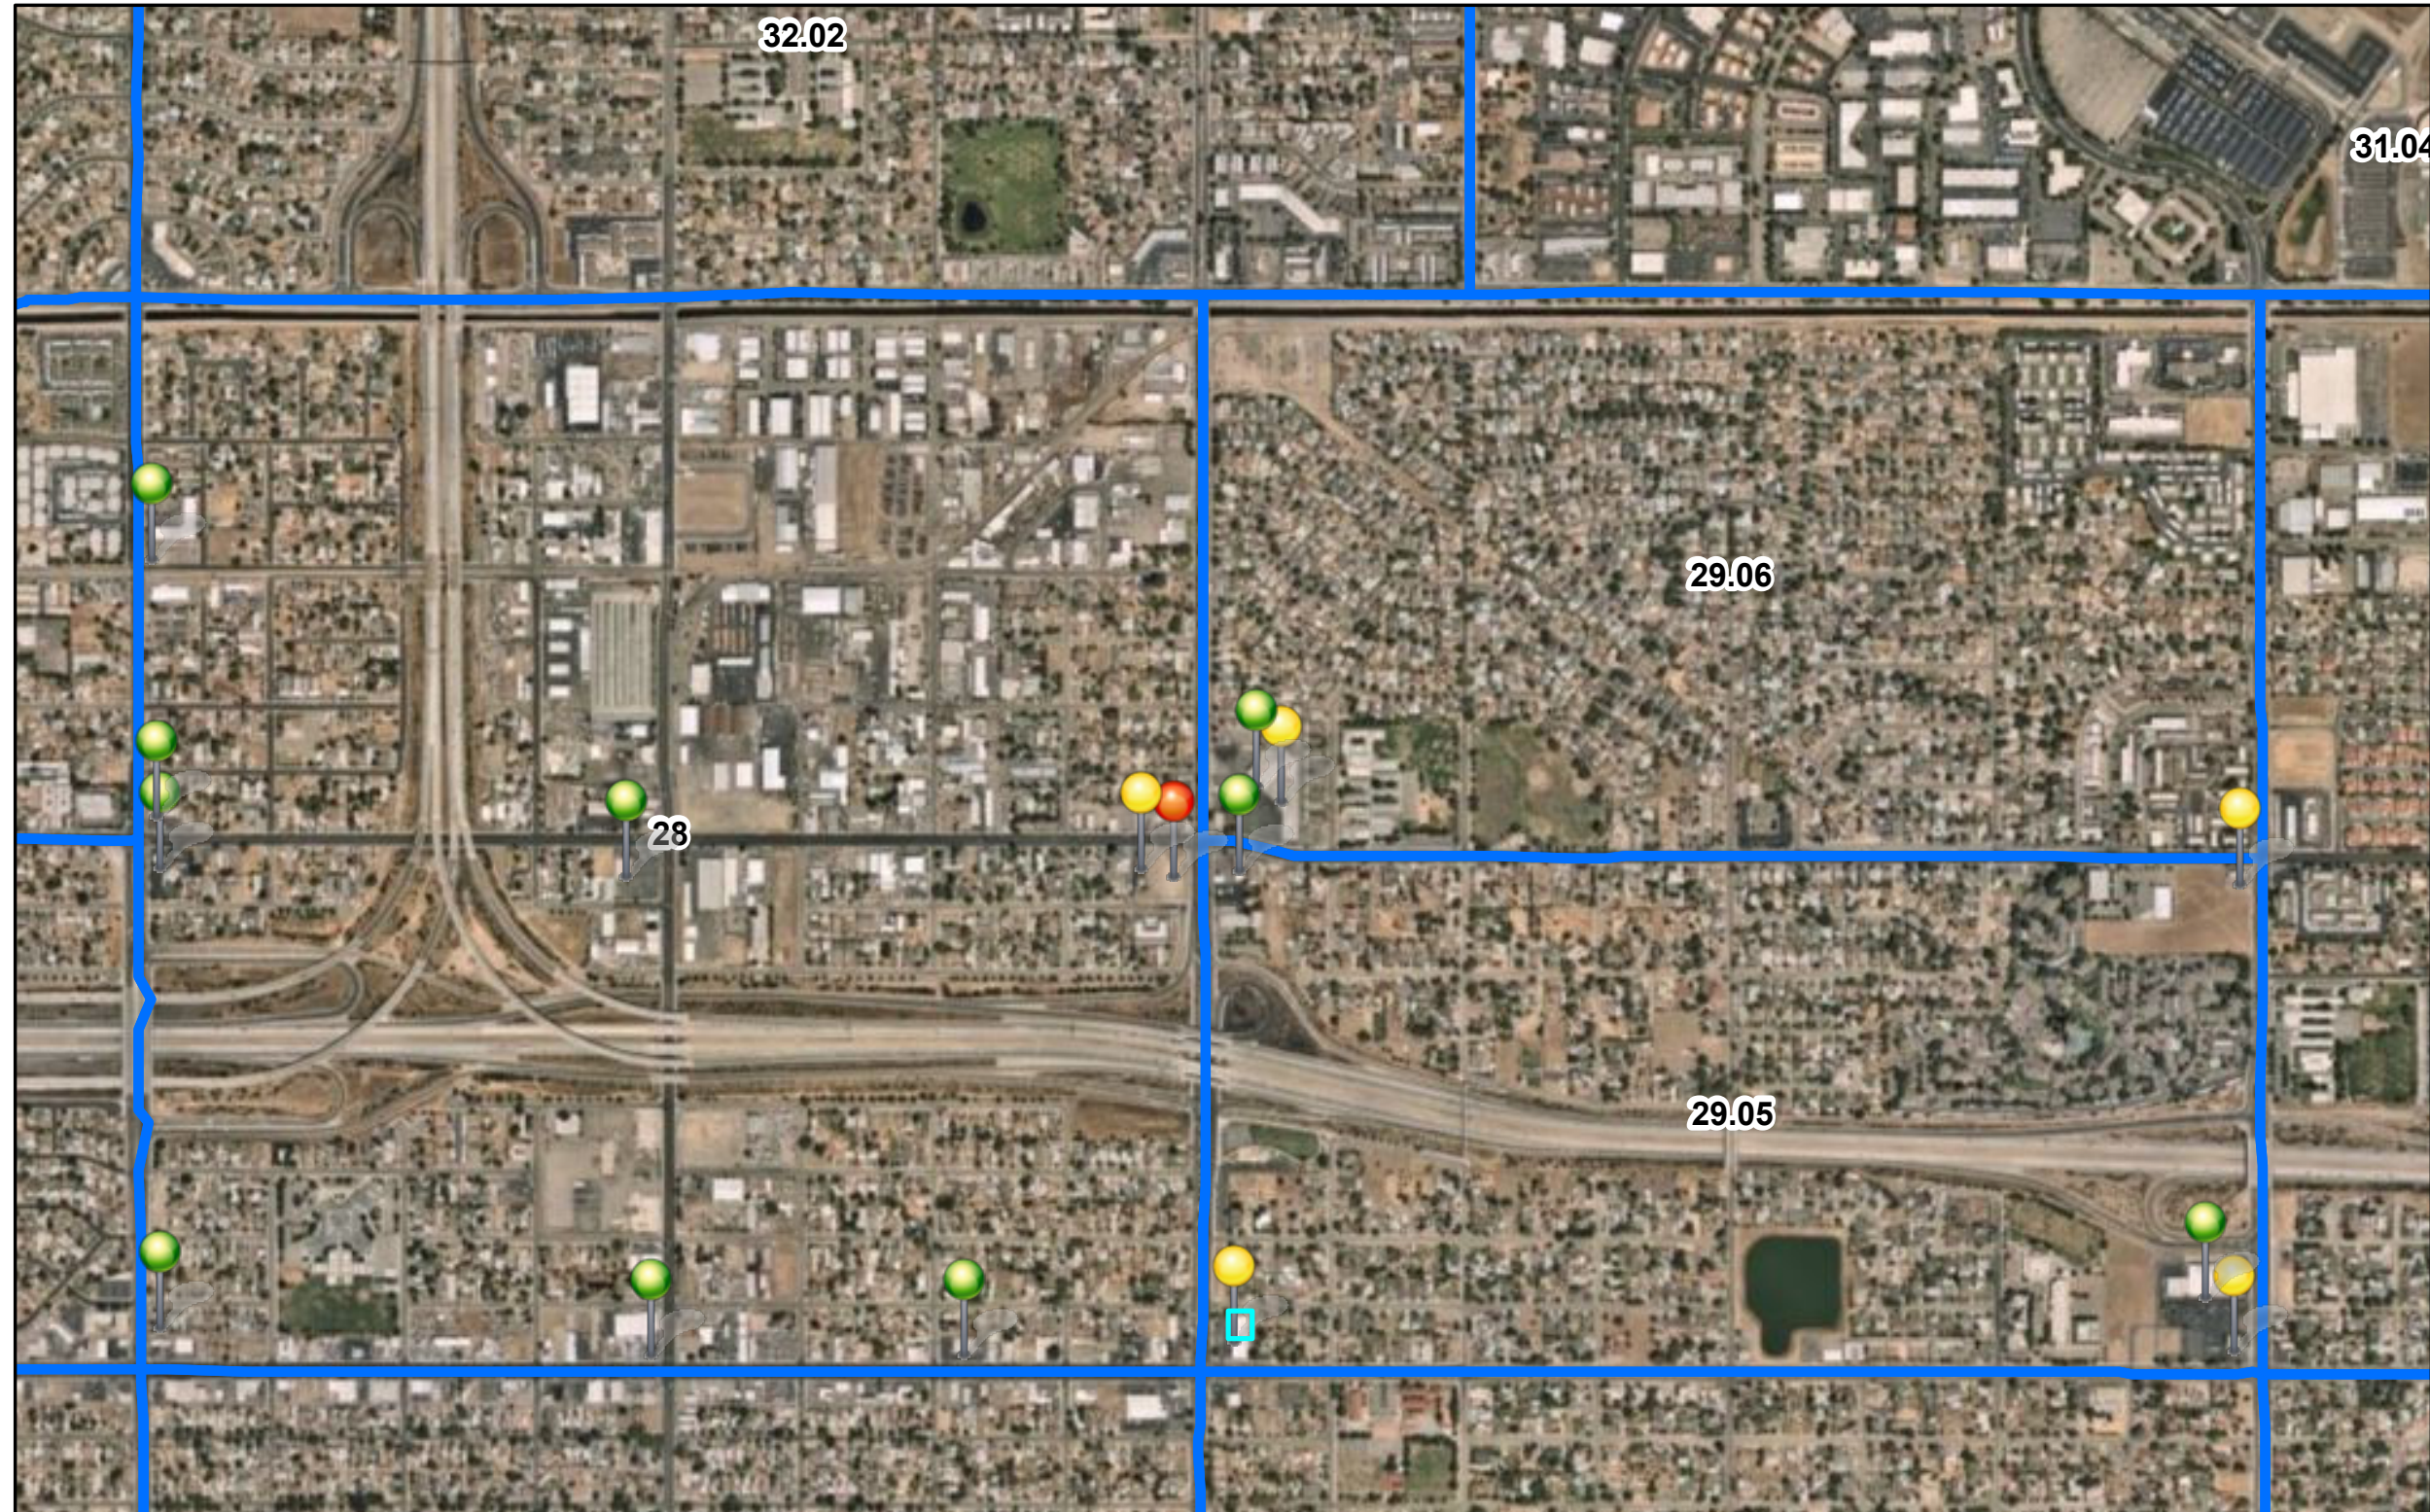

Alcohol License Location Map

 Project Site (Proposed Type 20 alcohol license)

 Census Tracts

 Existing Type 21 alcohol licenses

 Existing Type 20 alcohol licenses

Copyright nearmap 2015