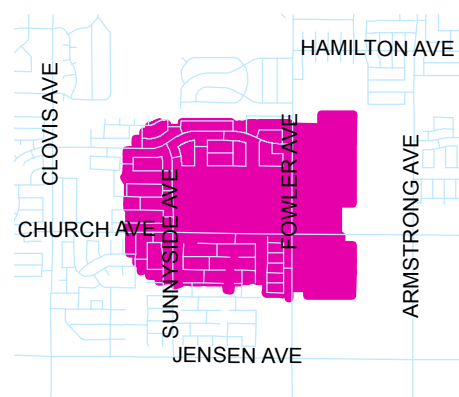

799910 A-16-014,

Buffered at:1000 Feet, Legal Notices, Owners
31602221

Address List Map, c:\gisdm6\automap\adrlist.mxd, Tue Nov 22 12:50:29 2016