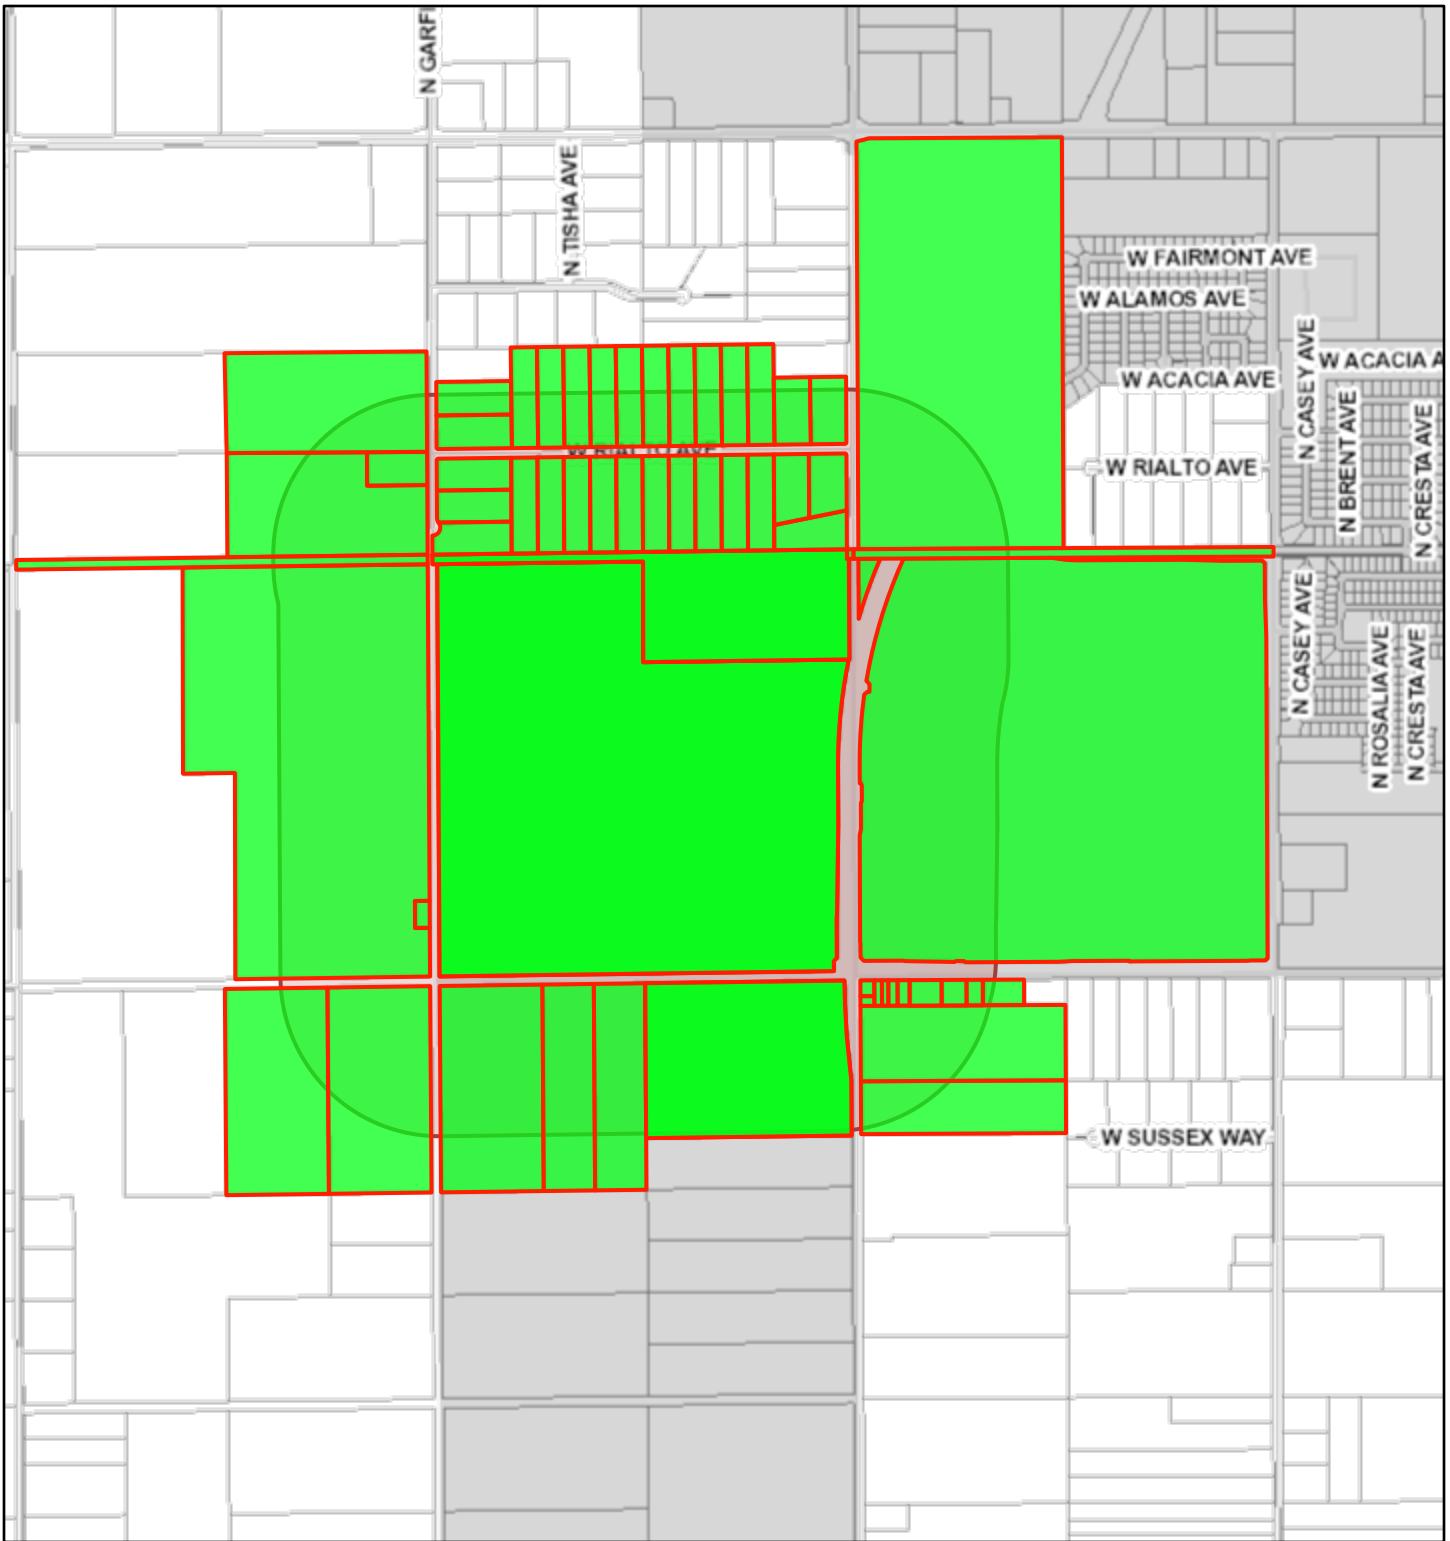

Exhibit G

Exhibit Map

3/18/2020 3:18:53 PM

1:18,056

-  Override 1
-  Override 1