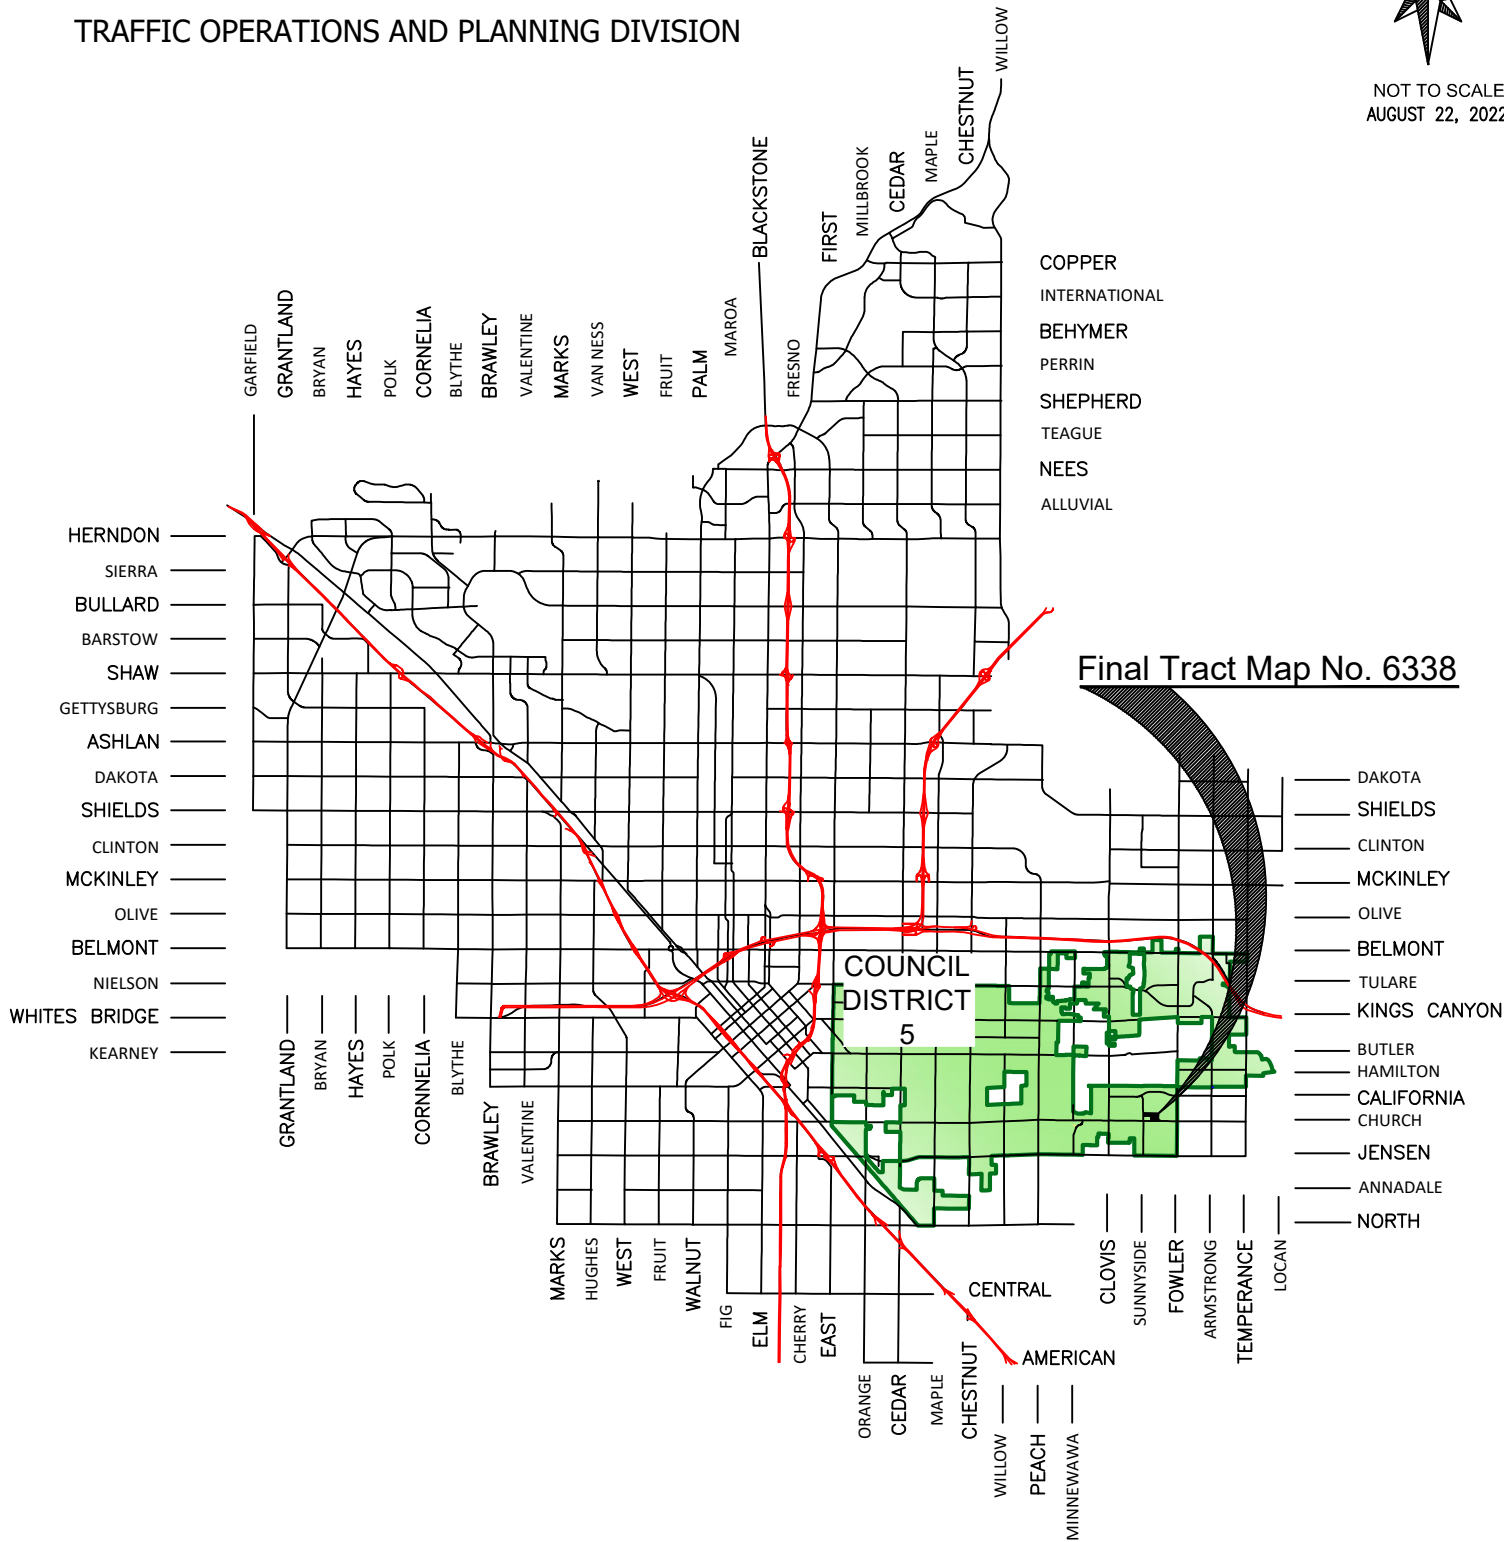

CITY OF
FRESNO
 PUBLIC WORKS DEPARTMENT

TRAFFIC OPERATIONS AND PLANNING DIVISION

NOT TO SCALE
 AUGUST 22, 2022

ANNEXATION NO. 140
 COMMUNITY FACILITIES DISTRICT NO. 11
LOCATION MAP