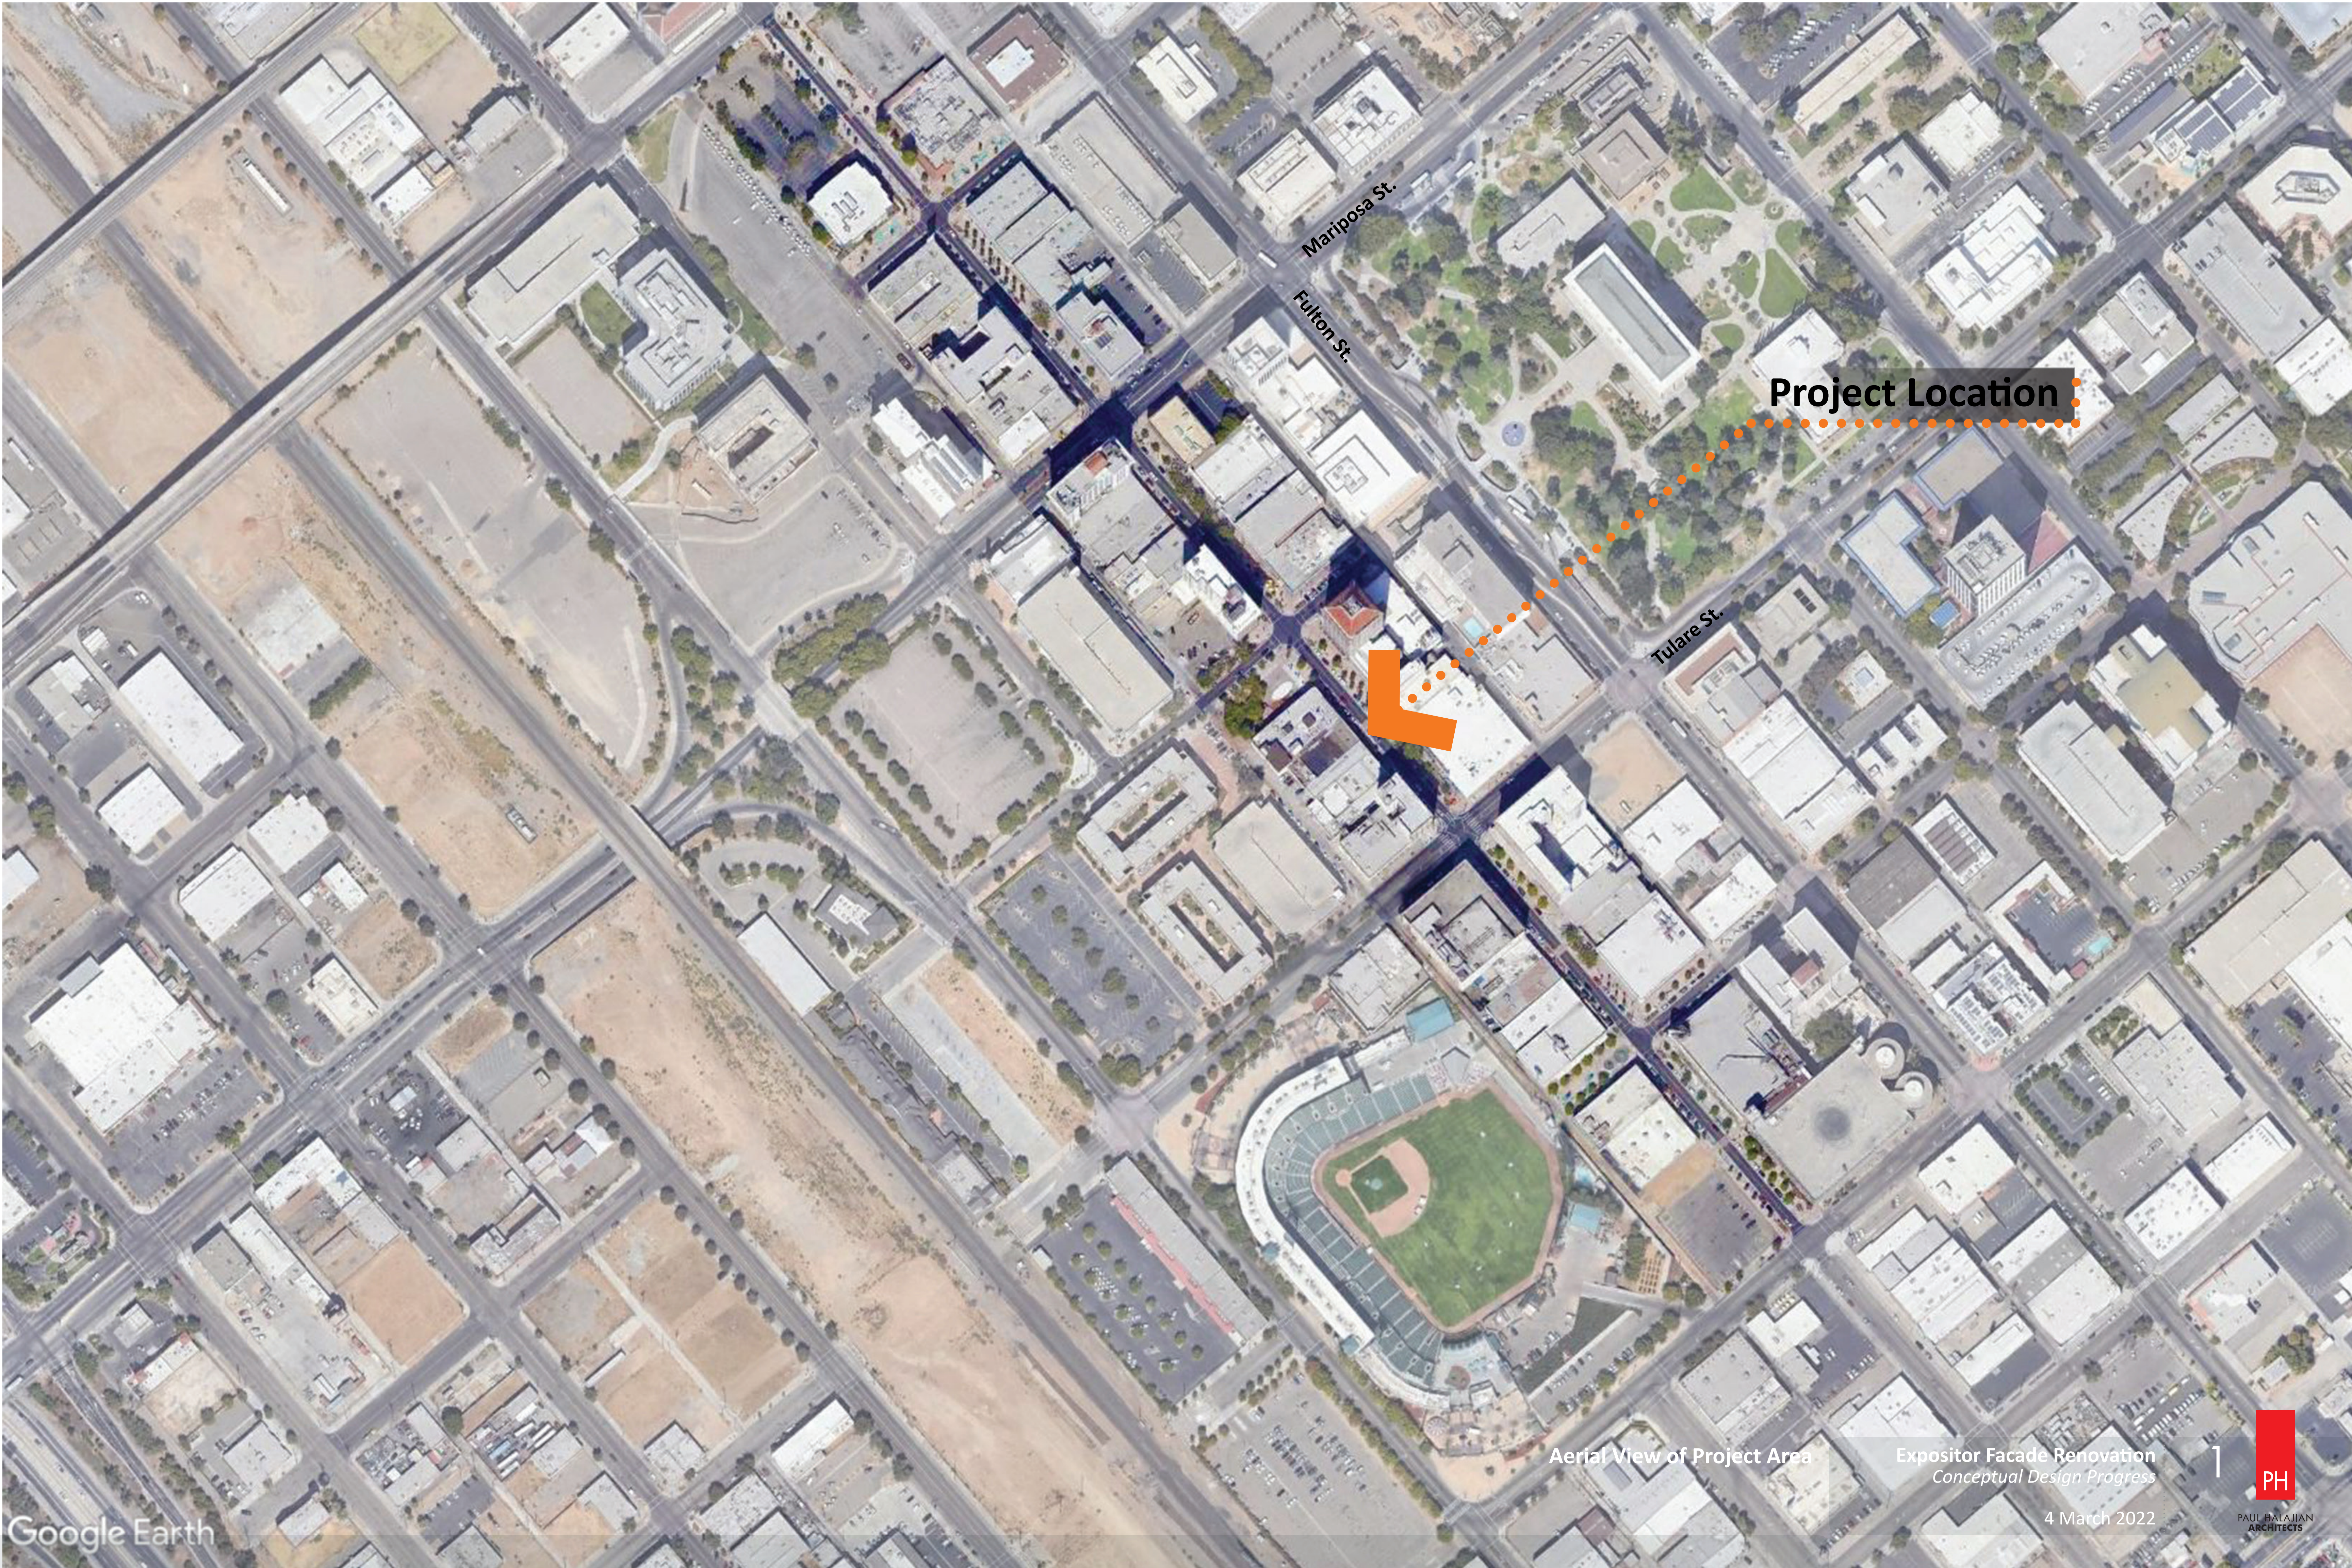

Historic Expositor Building

A Reconstruction, Restoration and Adaptive Re-Use
Project for Mr. Henry Liu

1031 Fulton St.
25 April 2022

PAGE & TURNBULL

PH

PAUL HALAJIAN
ARCHITECTS

www.halajianarch.com

Project Location

Mariposa St.

Fulton St.

Tulare St.

Aerial View of Project Area

Expositor Facade Renovation
Conceptual Design Progress

4 March 2022

Existing Facade Condition

Expositor Facade Renovation
Conceptual Design Progress

Archival J Street Image
Key Points Contributing to Historic Character

Expositor Facade Renovation
Conceptual Design Progress

4 March 2022

Reconstruct

Restore

New

Reconstruct

NO PARAPET HERE CURRENTLY. PLANNED SCOPE IS TO REBUILD THIS SECTION TO MATCH APPEARANCE OF THE ORIGINAL HERE.

Detail Image: A

Detail Image: A

DETAILED SURVEY OF THE BRICKWORK IS INFORMING THE PROFILES AND CONFIGURATIONS OF THE MISSING COURSES FOR A FAITHFUL RECONSTRUCTION OF THE MISSING / DAMAGED ELEMENTS, SUCH AS THE STEPPED HORIZONTAL BANDS.