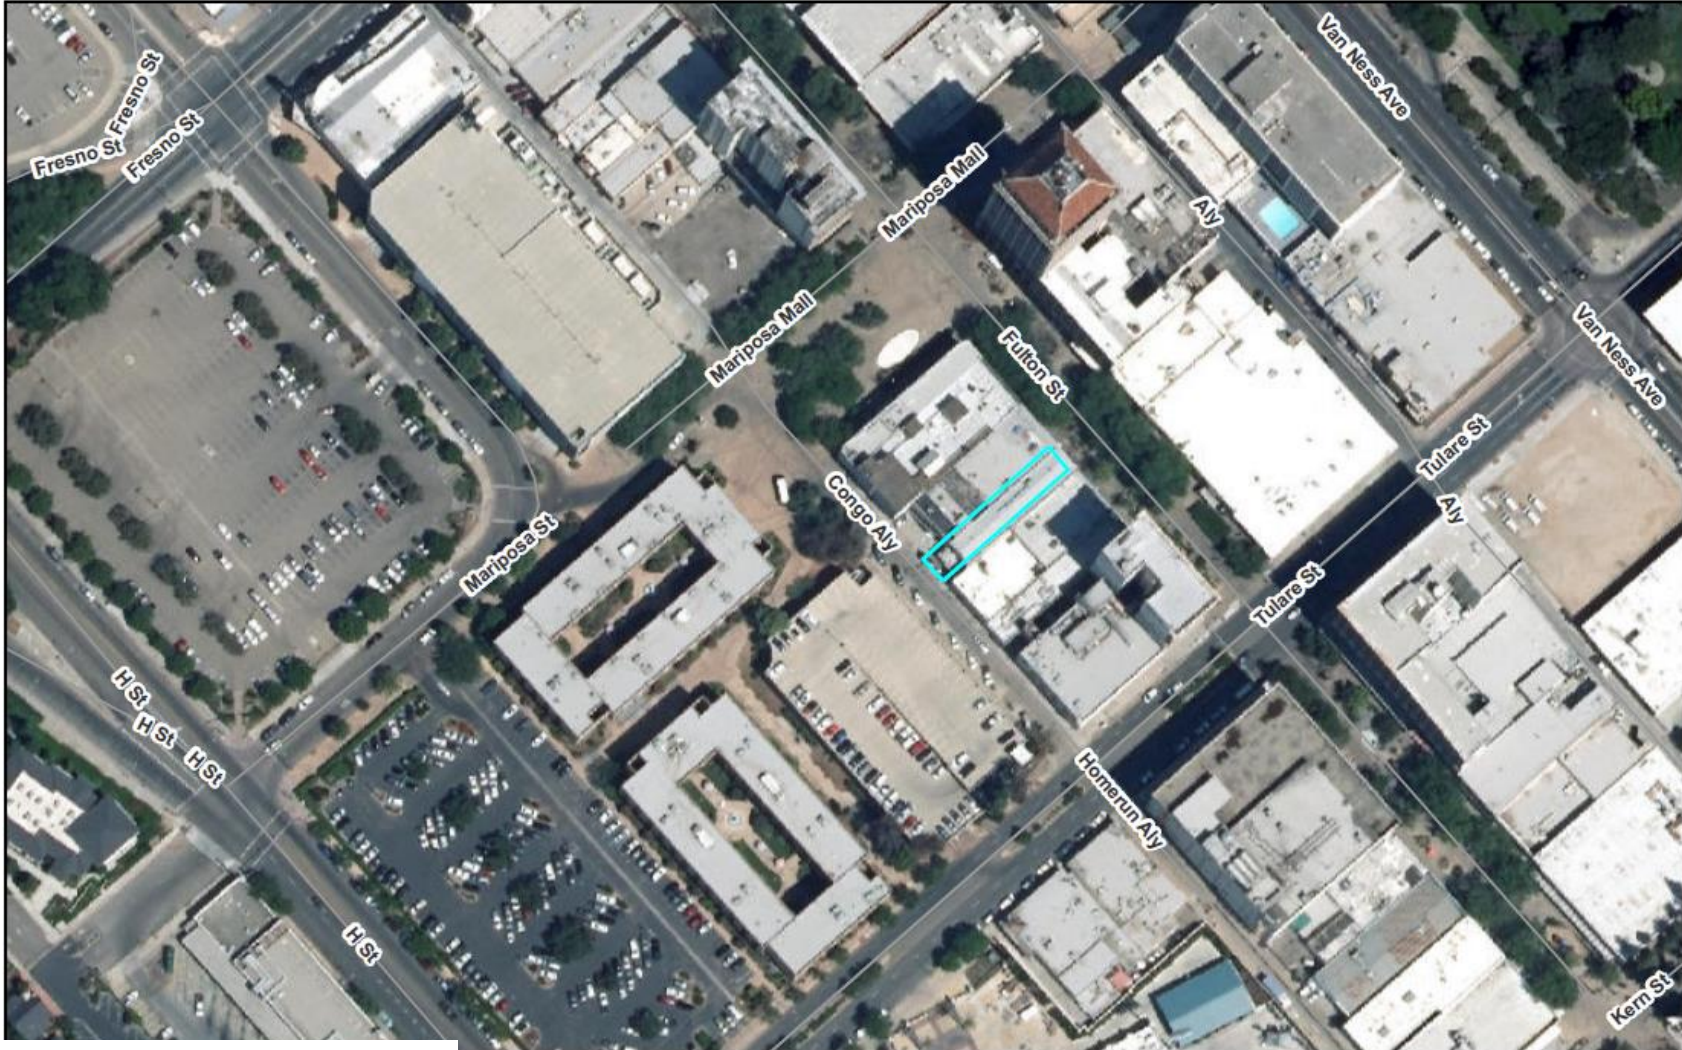

Location Map of HP#292 Fresno Daily Expositor (APN 46621304)

Base Map: 2015 Aerial
36.73414,-119.79143 Degrees

 Parcel Data
 Street Labels