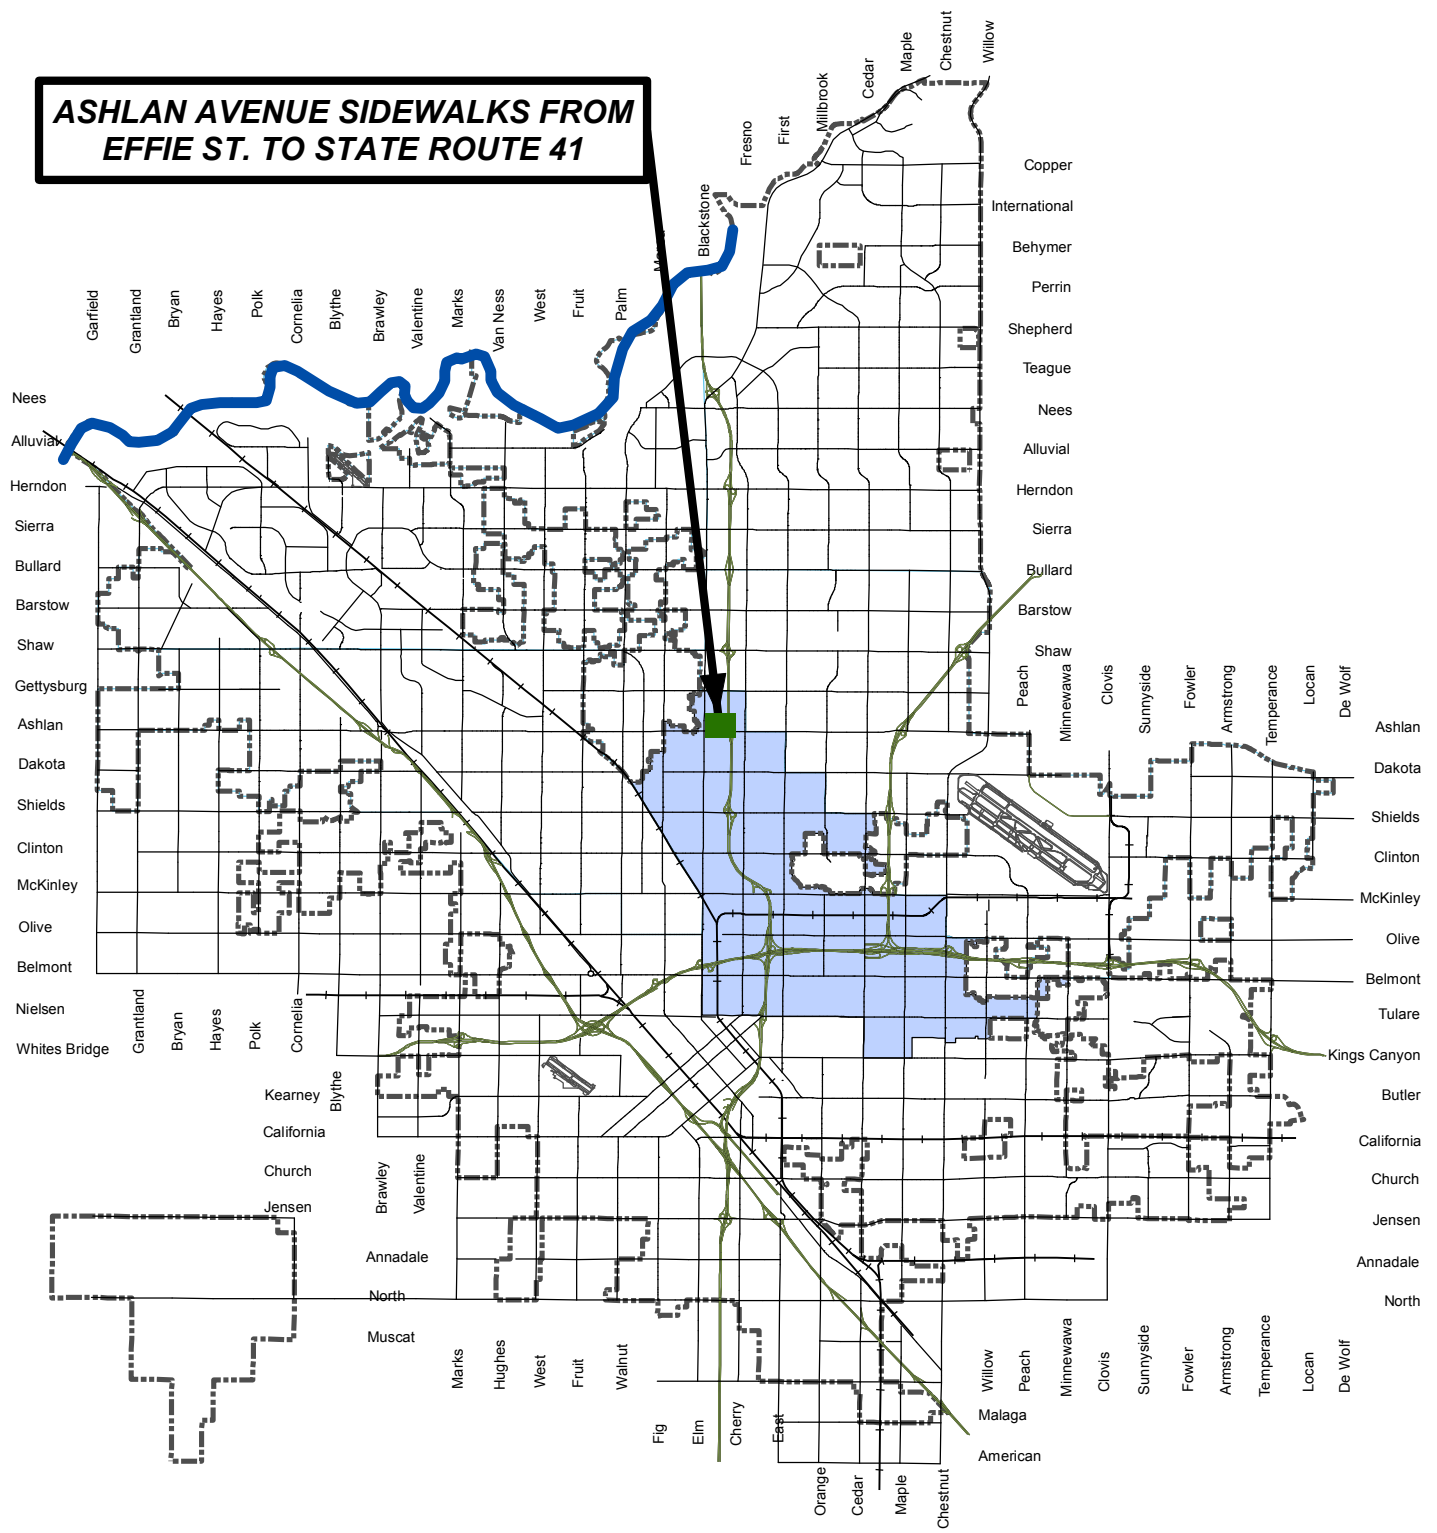

ASHLAN AVENUE SIDEWALKS FROM EFFIE ST. TO STATE ROUTE 41

City of
FRESNO
DEPARTMENT OF
PUBLIC WORKS

VICINITY MAP

ASHLAN AVENUE SIDEWALKS FROM EFFIE ST. TO STATE ROUTE 41

**Project ID: PW00767
Council District: 7**

 City Limits
 Council District