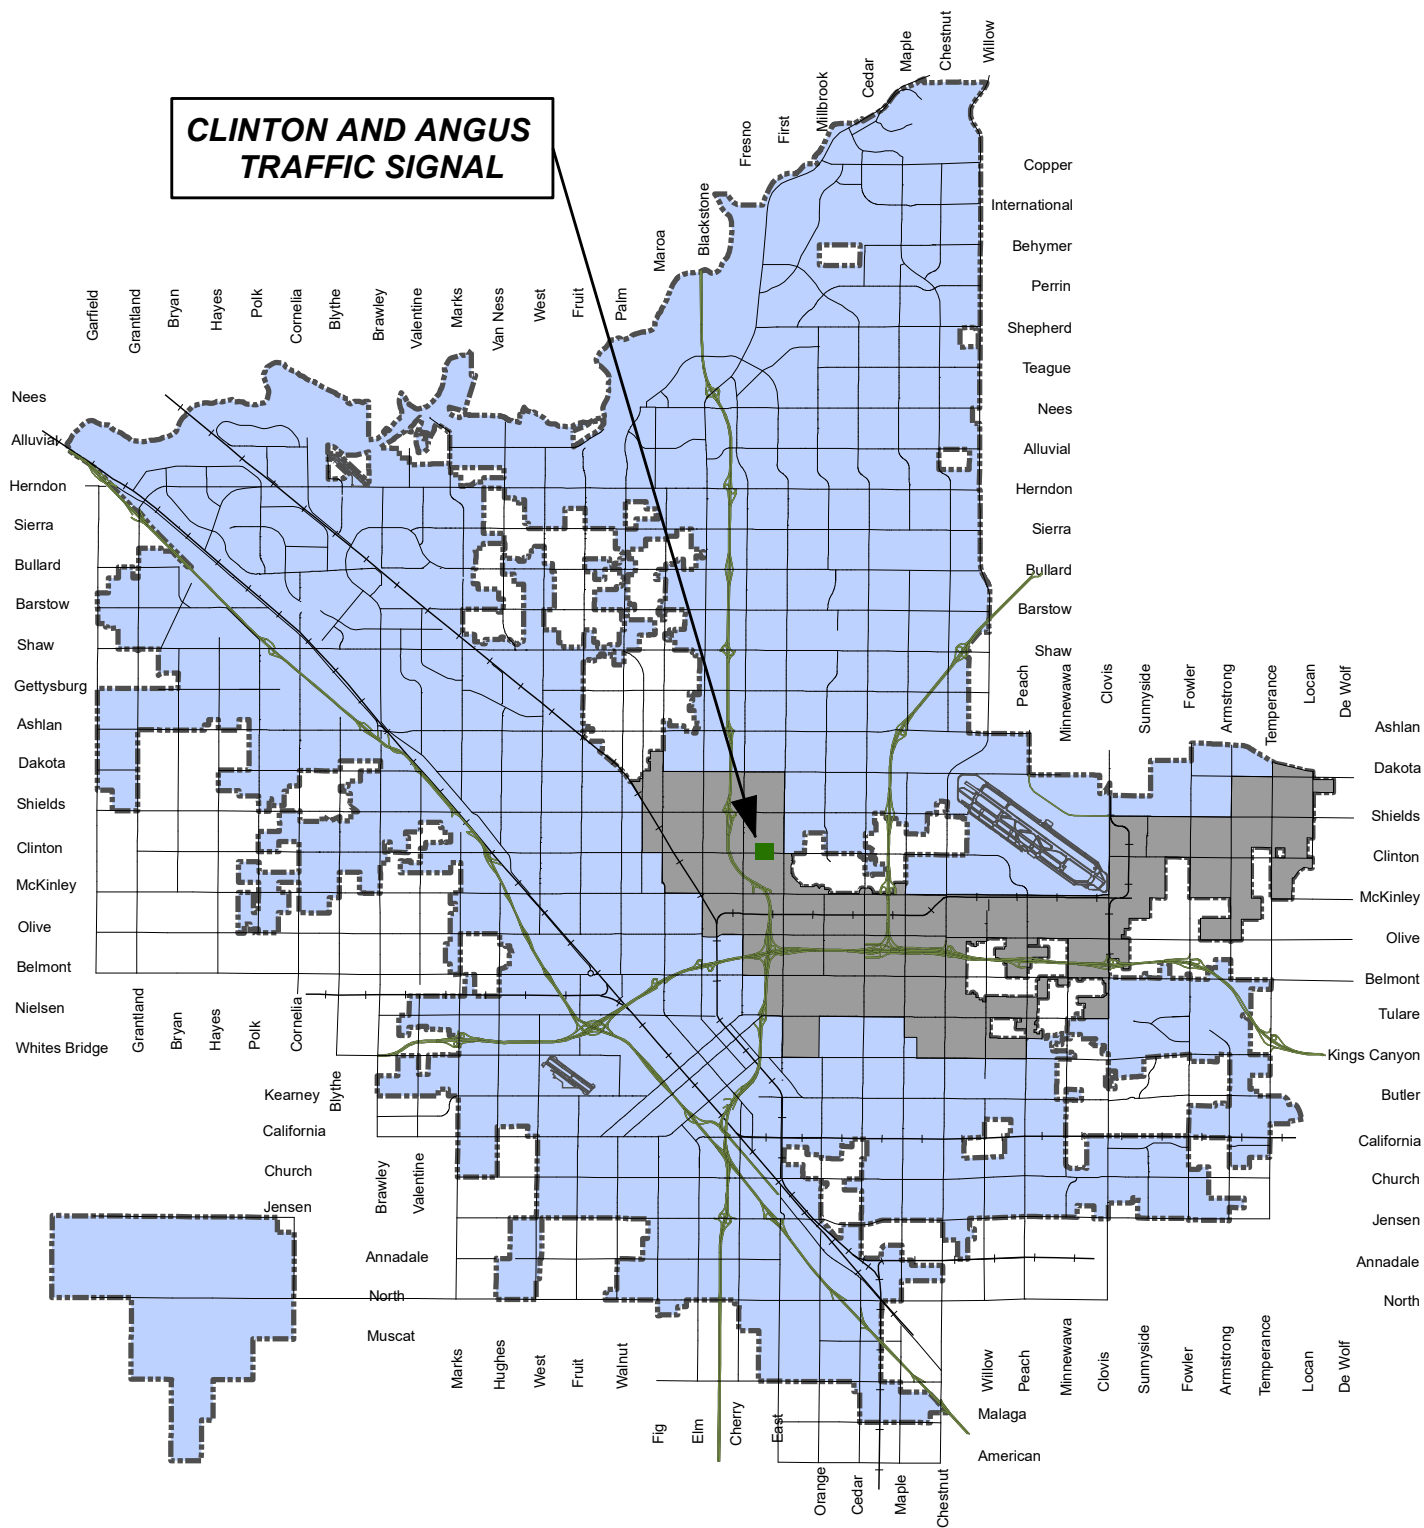

**CLINTON AND ANGUS  
TRAFFIC SIGNAL**

**VICINITY MAP  
CLINTON AND ANGUS TRAFFIC SIGNAL**

**Project ID: PW00856  
Council District: 7**