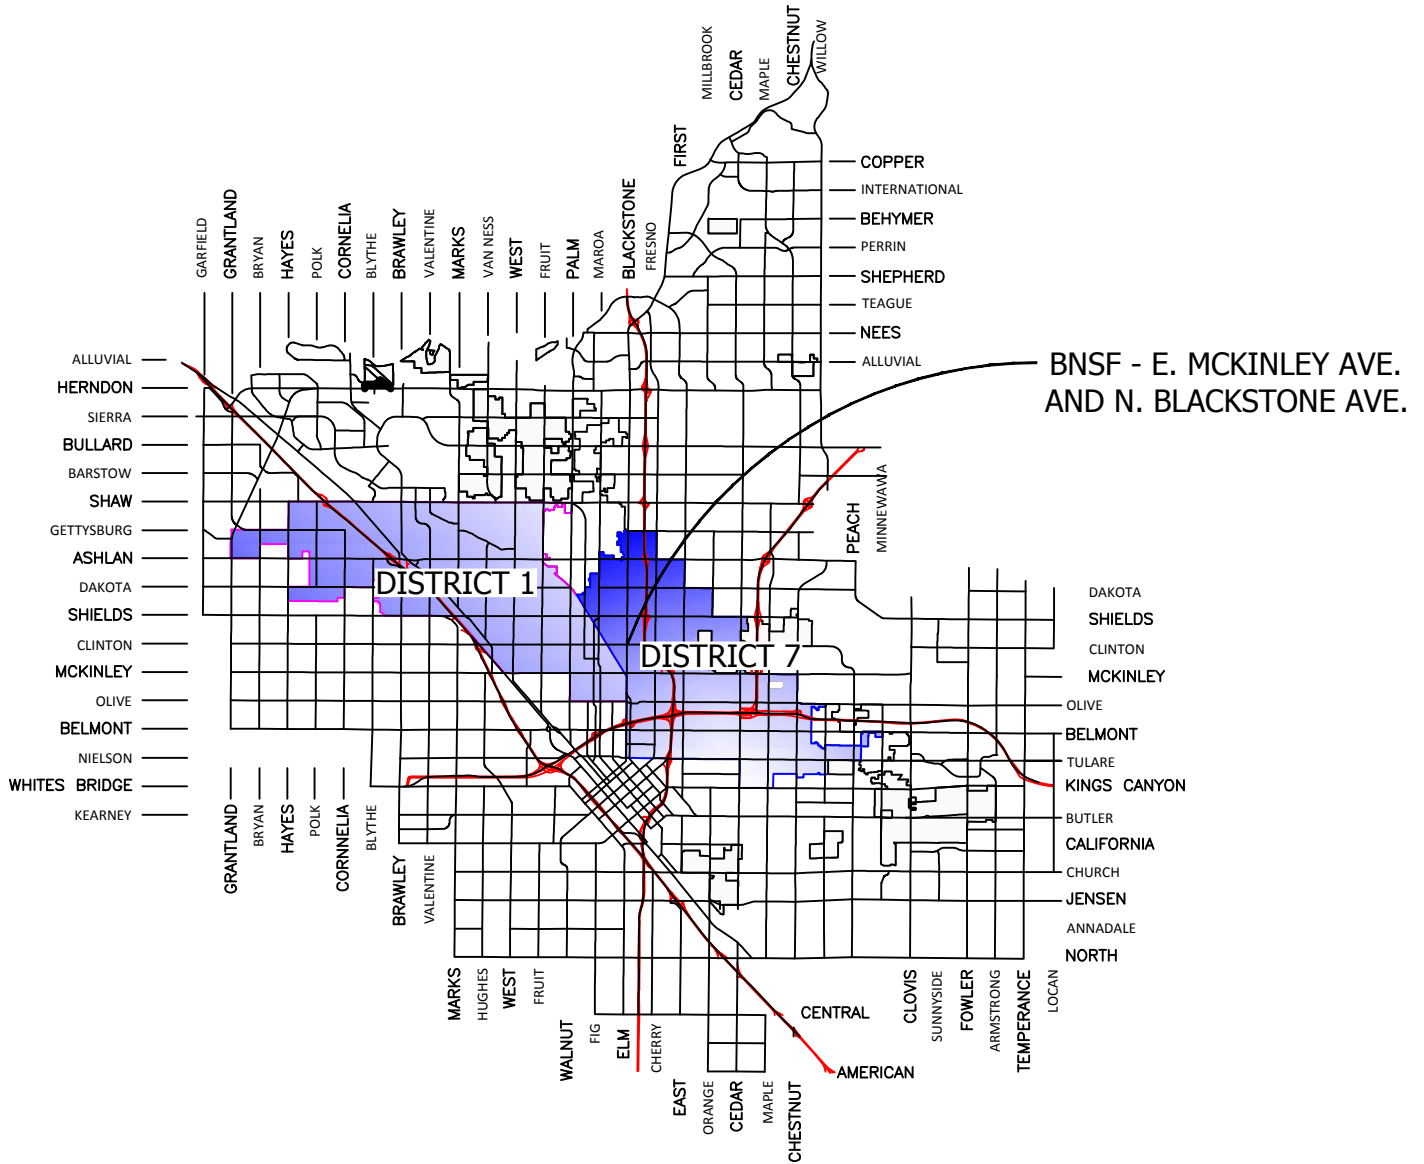

PUBLIC WORKS DEPARTMENT  
ENGINEERING SERVICES DIVISION

NOT TO SCALE  
MAY 14, 2020

VICINITY MAP  
BLACKSTONE - MCKINLEY  
BNSF GRADE SEPARATION