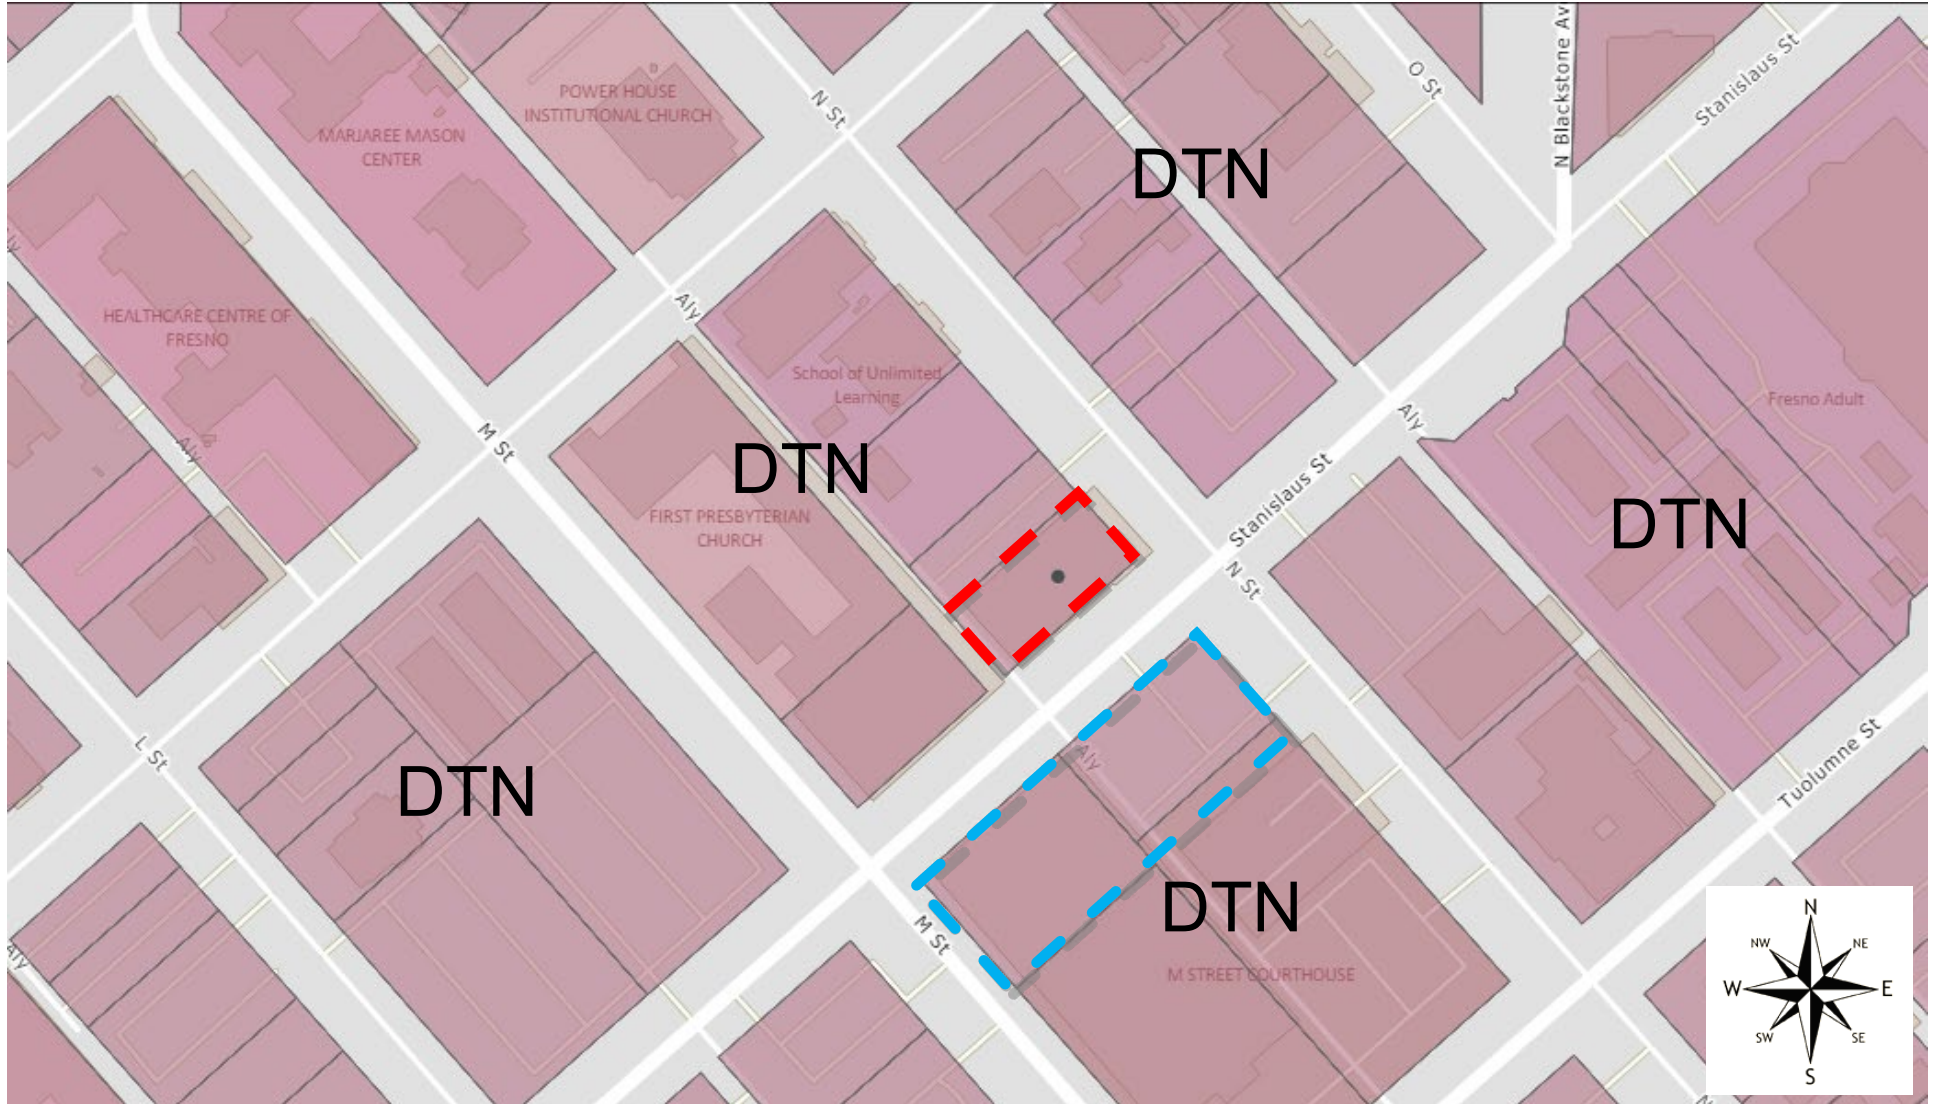

Exhibit C – Zoning Map

Zoning Map

Legend

 DTN – Downtown – Neighborhood (Activity Class C)

Proposed Project Site
(±0.26 acres)

Existing Location
(±0.83 acres combined)