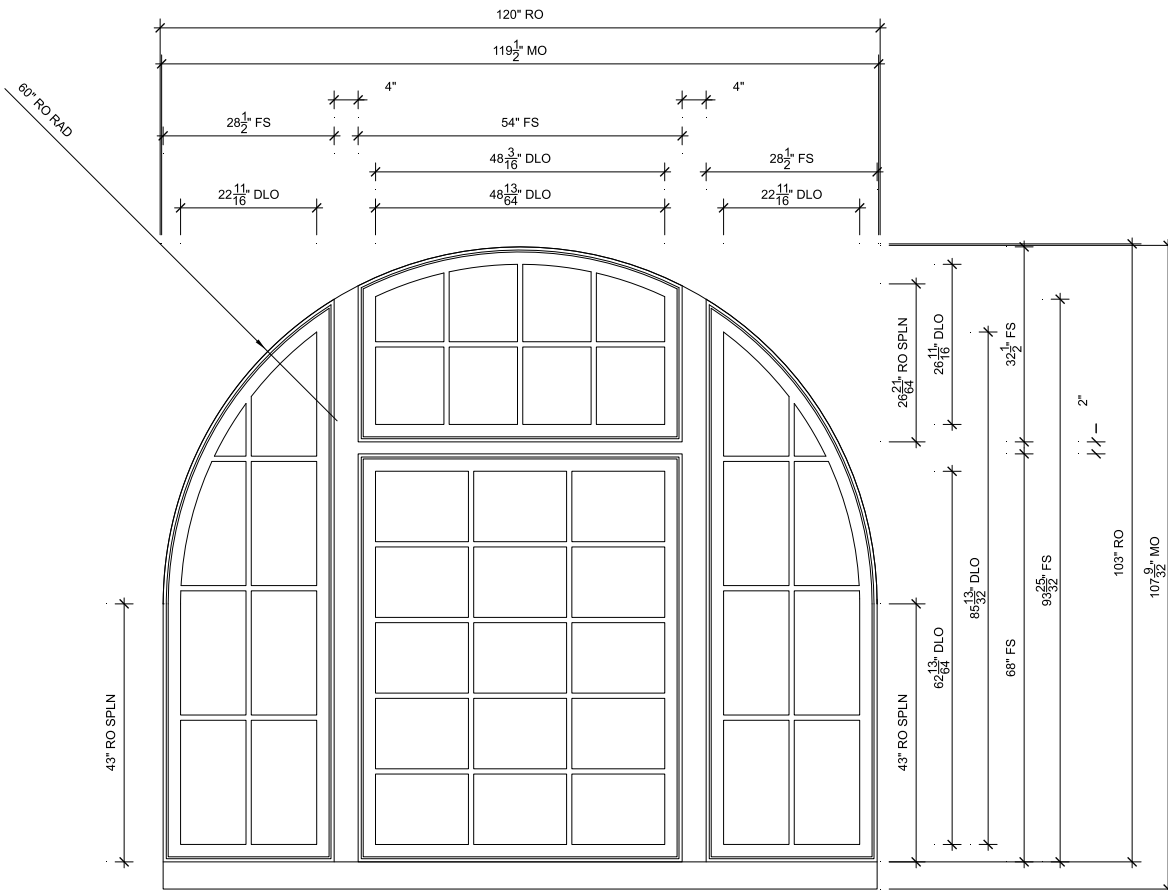

MCS Glass, Inc.

Project_944 N. Van Ness
 Quote#TNJDWL7_line#4

OPTION 1

SCALE: 3/8" = 1'-0"

PROJ/JOB: van ness / van ness
 DIST/DEALER: MCS COMPANY
 DRAWN: CRISTINA FOANENE
 QUOTE#: CVTWMYZ PK VER: 0003.10.00