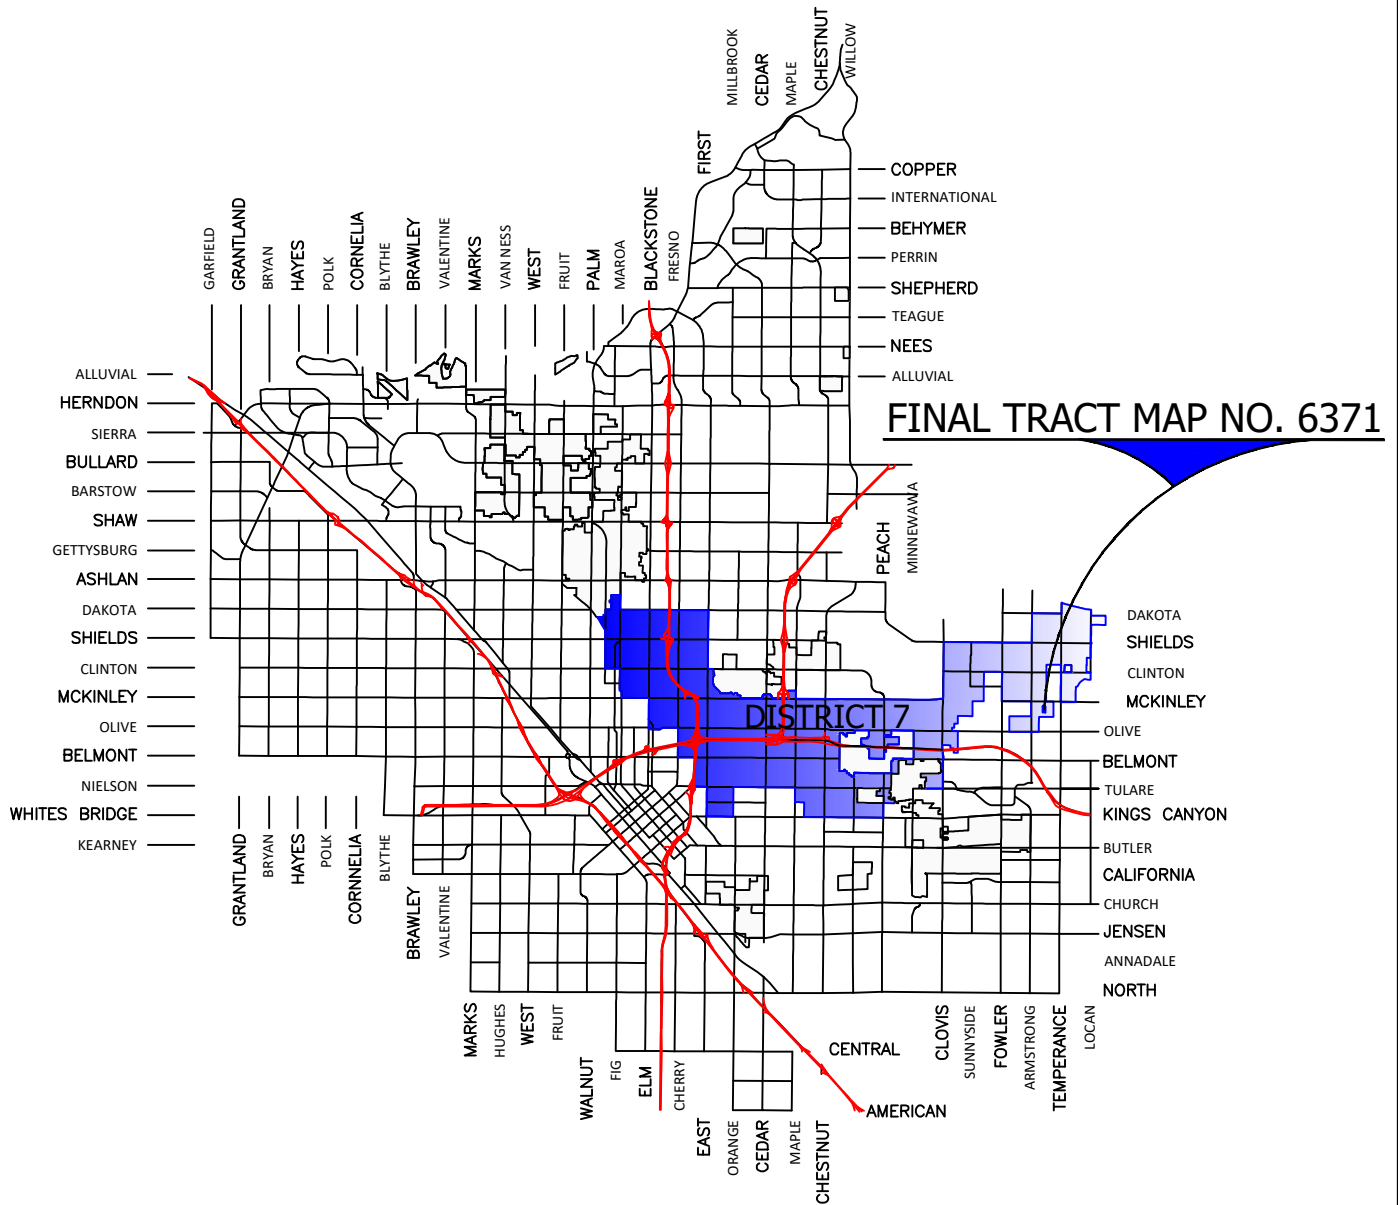

CITY OF
FRESNO
 PUBLIC WORKS DEPARTMENT
 TRAFFIC OPERATIONS AND PLANNING DIVISION

NOT TO SCALE
 January 23, 2023

LOCATION MAP

ANNEXATION NO. 138
 COMMUNITY FACILITIES DISTRICT NO. 11