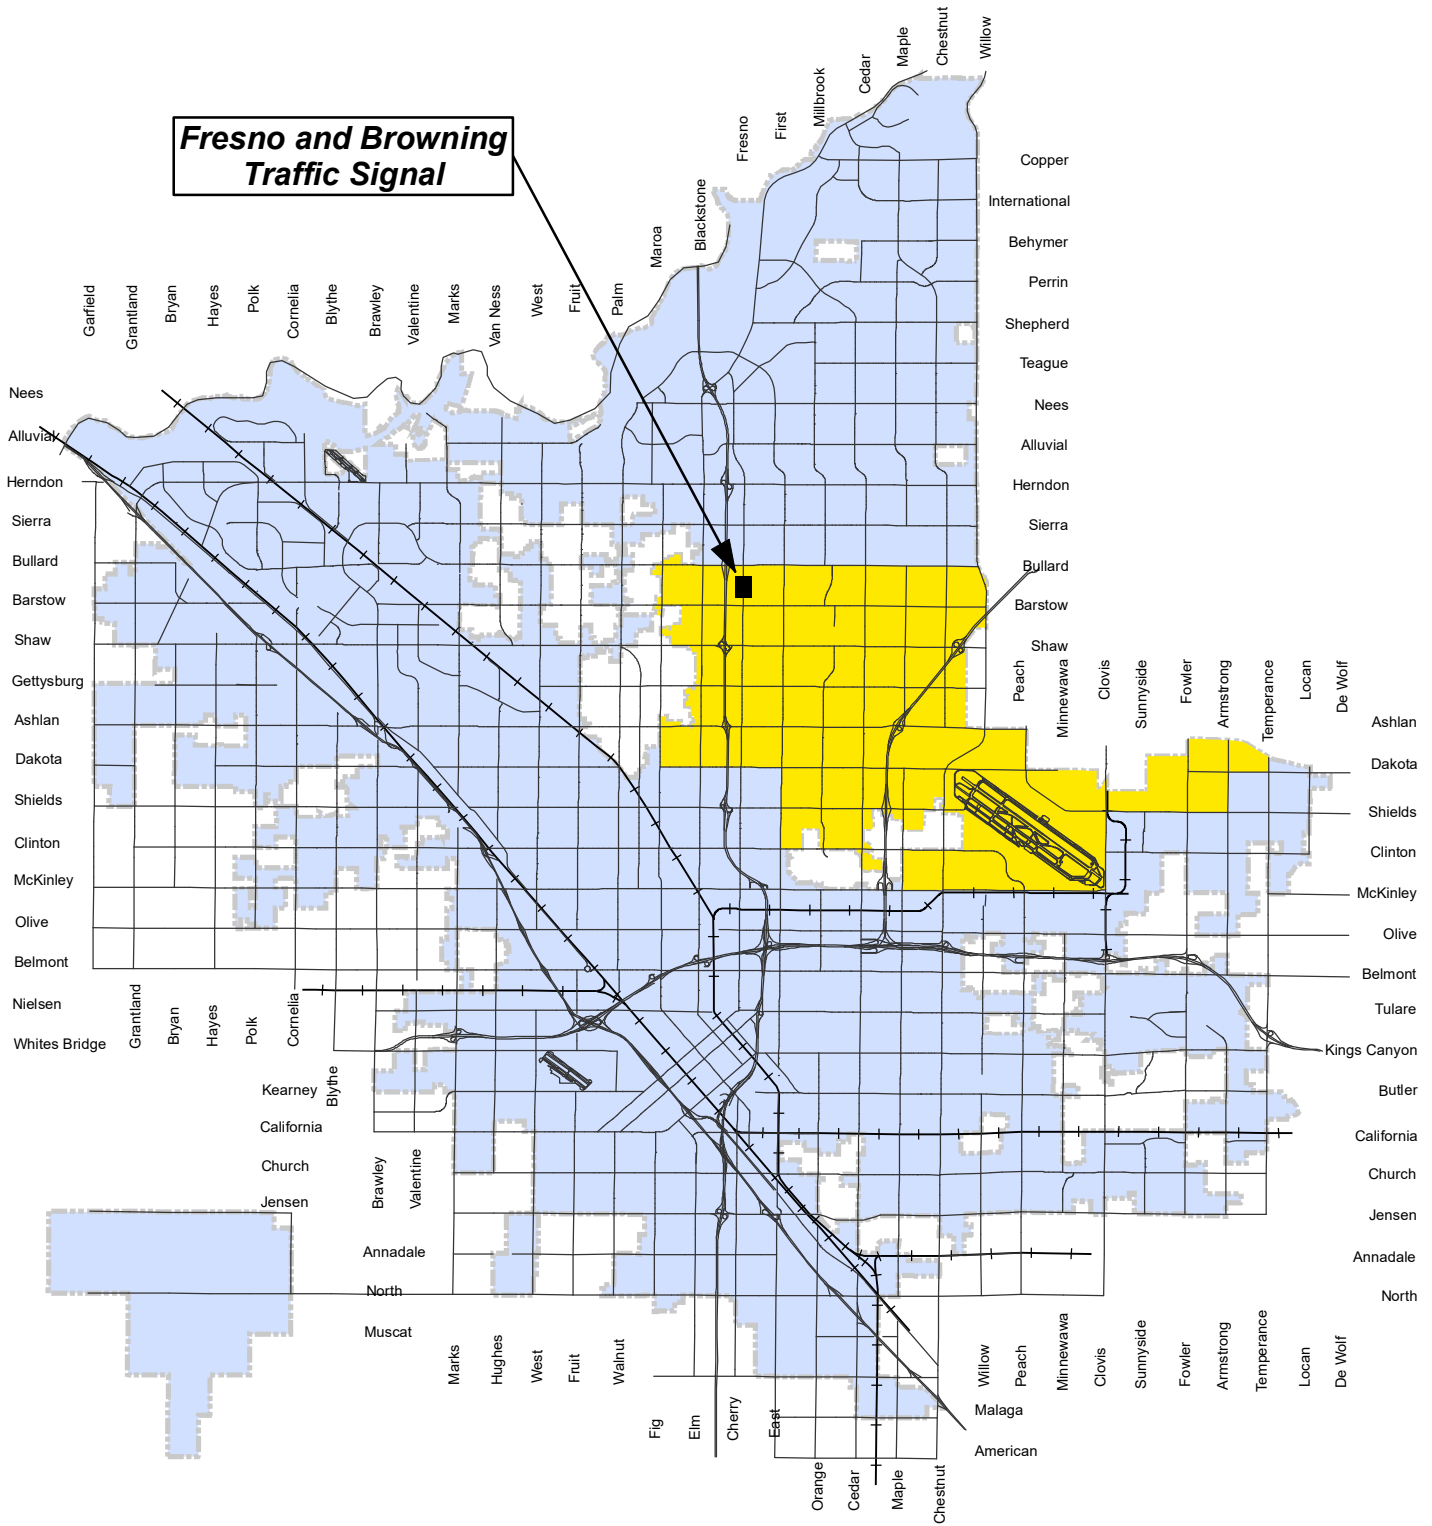

Fresno and Browning Traffic Signal

VICINITY MAP

Fresno and Browning Traffic Signal

Project ID: PW00908
Council District: 4