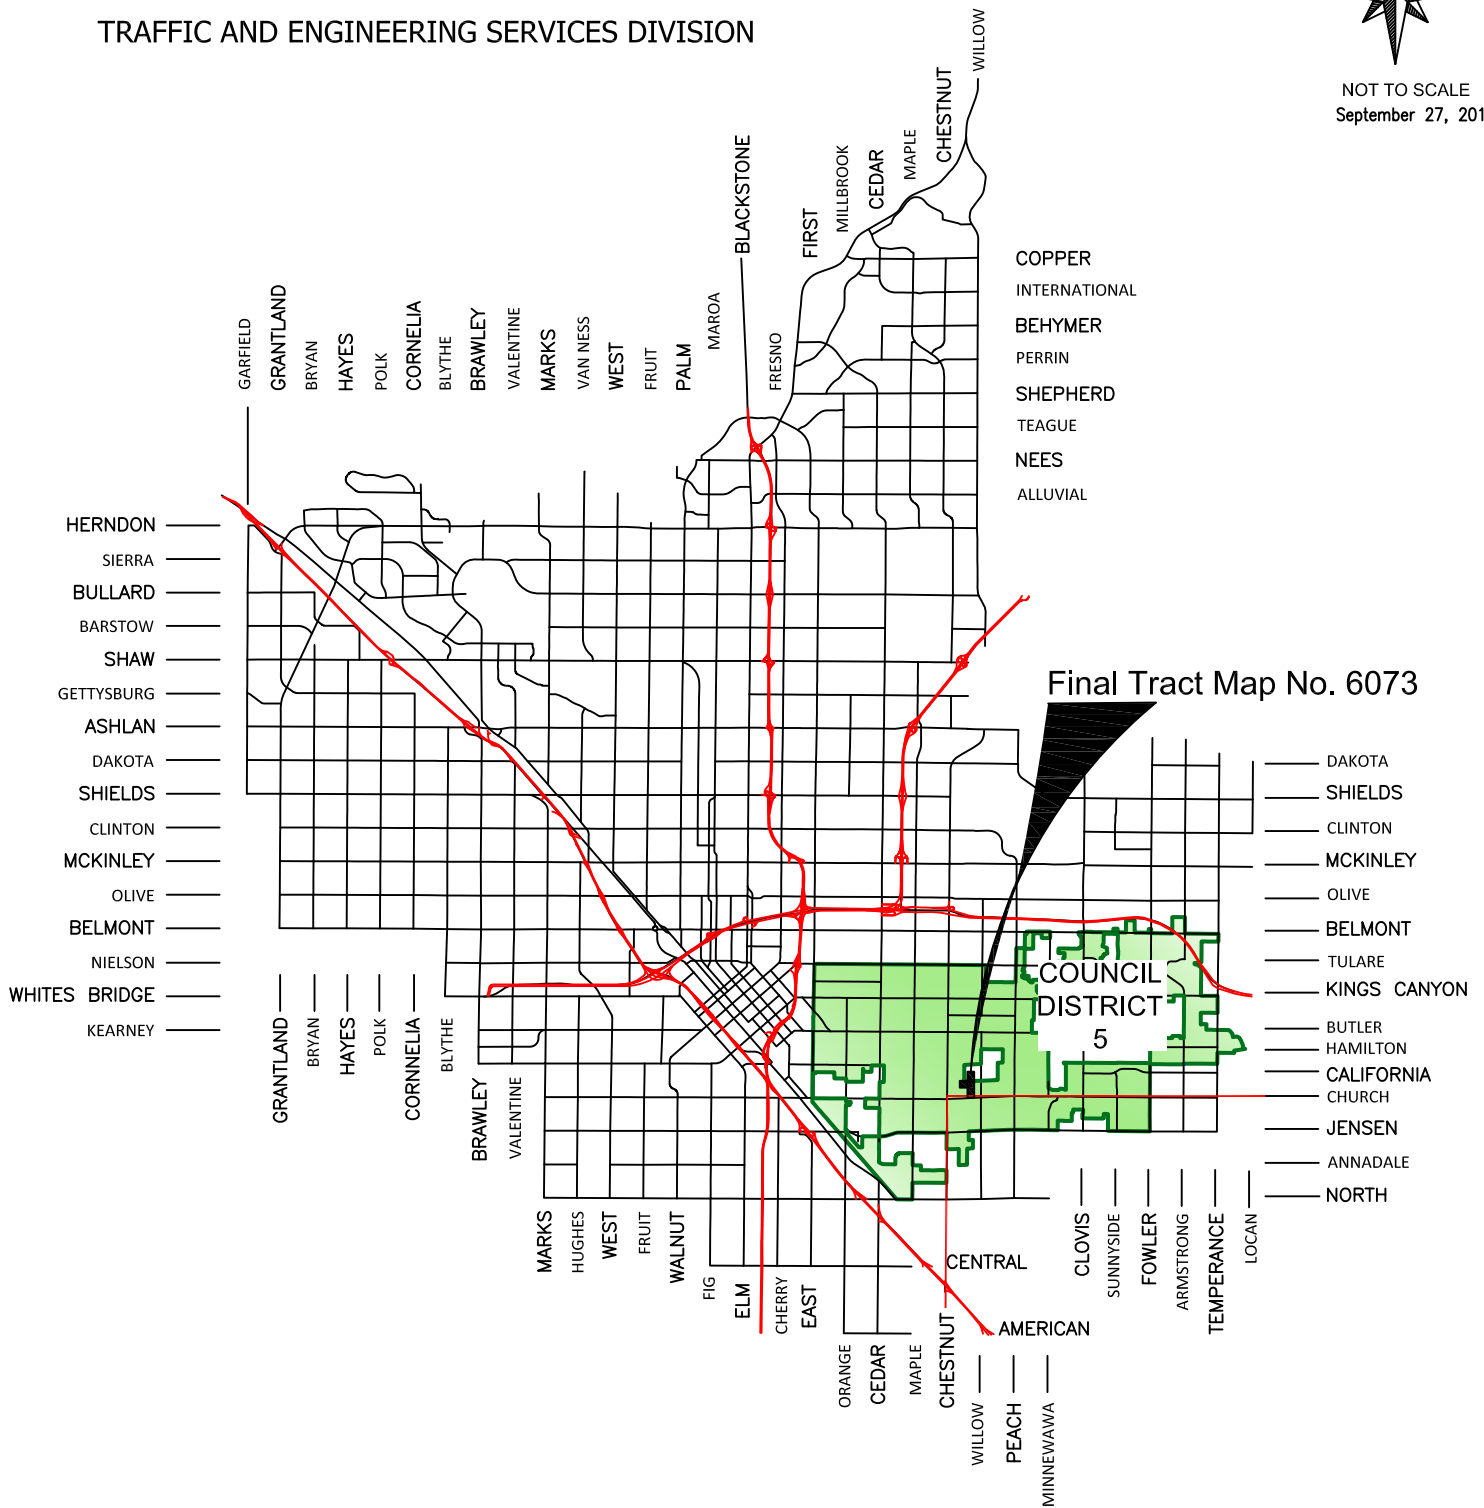

CITY OF
FRESNO
 PUBLIC WORKS DEPARTMENT
 TRAFFIC AND ENGINEERING SERVICES DIVISION

NOT TO SCALE
 September 27, 2017

LOCATION MAP
 ANNEXATION NO. 54
 COMMUNITY FACILITIES DISTRICT NO. 11