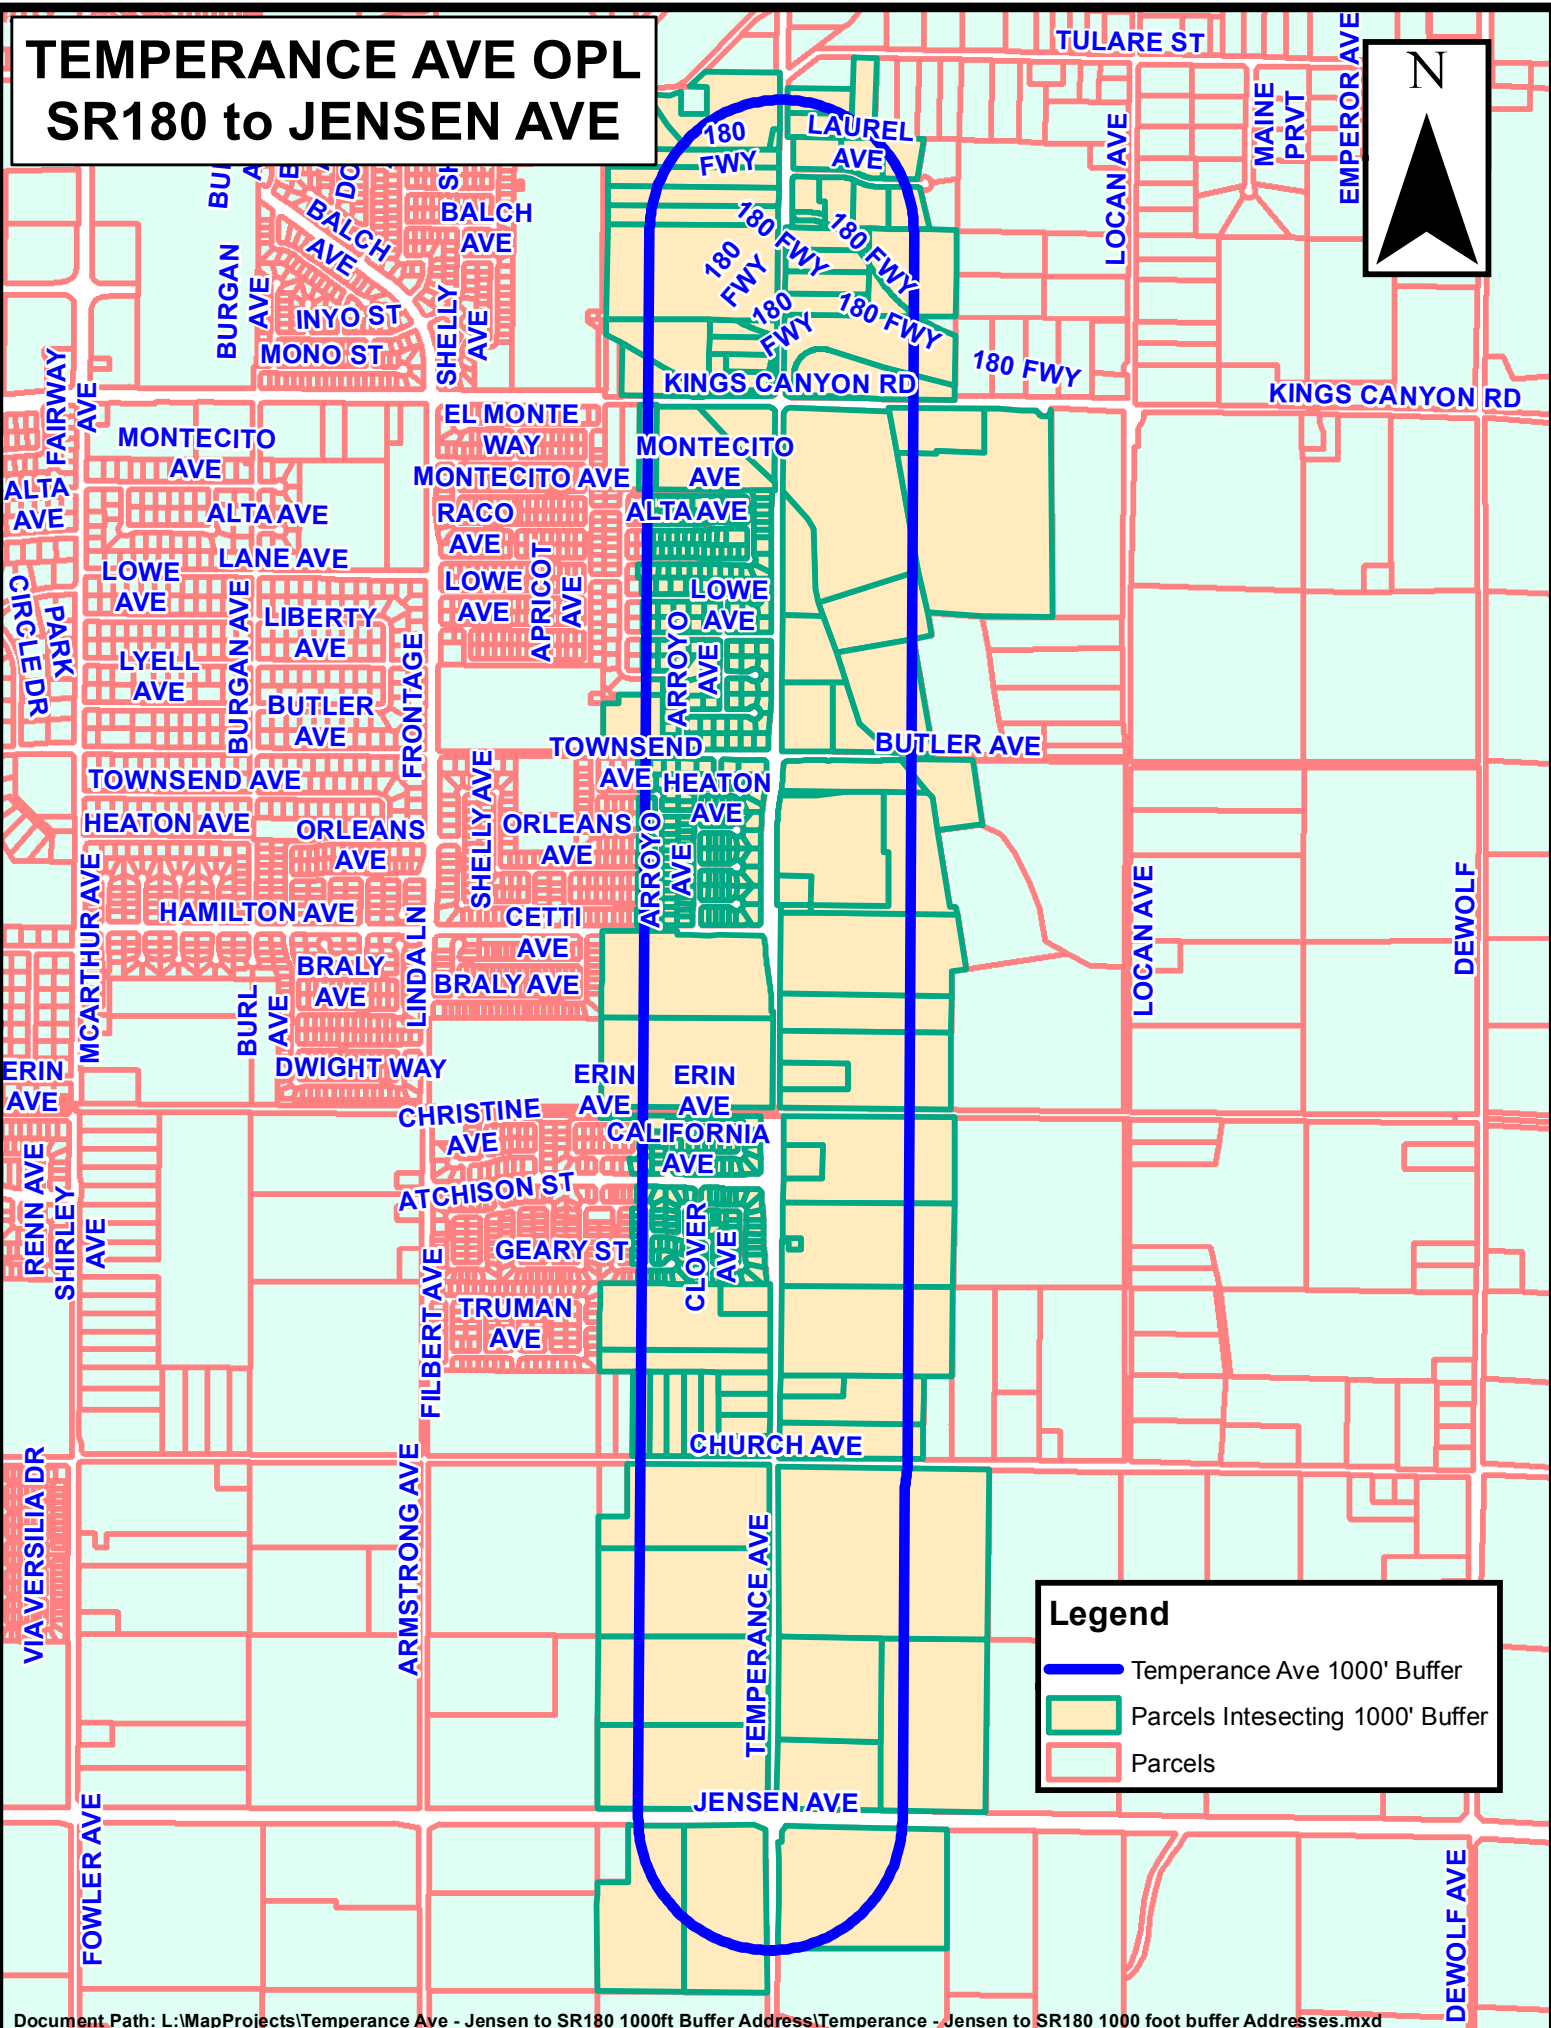

Exhibit "C"
Public Hearing Notice Mailing List Vicinity Map

TEMPERANCE AVE OPL SR180 to JENSEN AVE

Legend

- Temperance Ave 1000' Buffer
- Parcels Intesecting 1000' Buffer
- Parcels