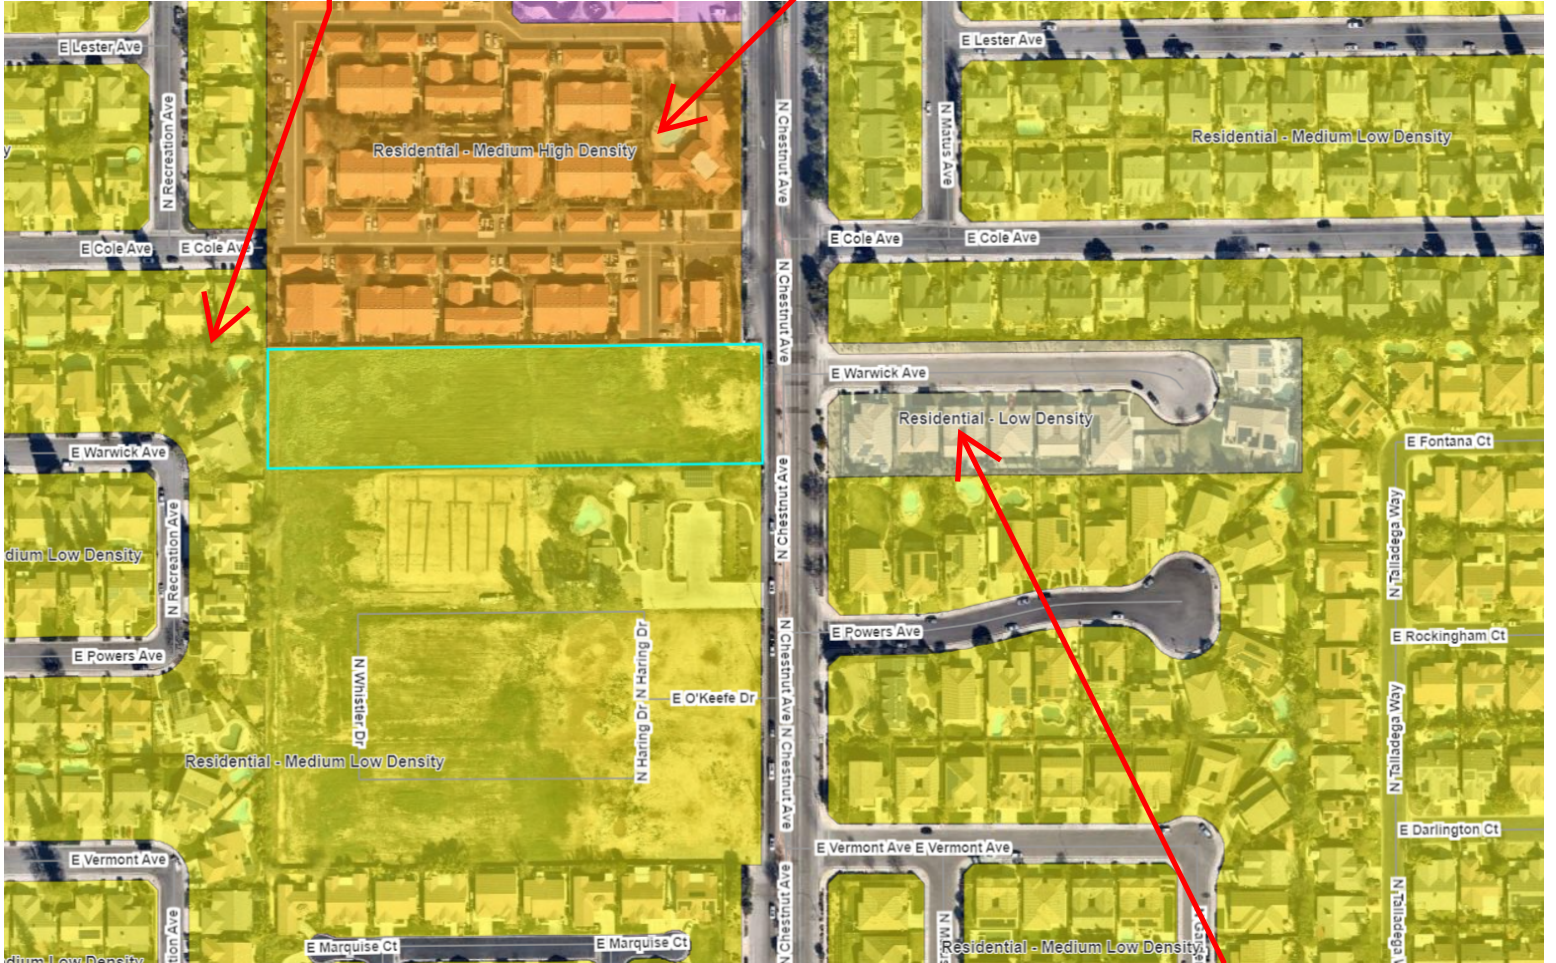

Exhibit B – Planned Land Use and Zoning Map

Planned Land Use and Zoning Map

Existing Land Use

Yellow - Residential – Medium Low Density

Orange - Medium High Density Residential

Light Yellow - Residential – Low Density

Planned Land Use and Zoning Map

Planned Land Use

Yellow - Residential – Medium Low Density

Orange - Medium High Density Residential

Proposed change: Medium High Density Residential

Light Yellow - Residential – Low Density

Planned Land Use and Zoning Map

Existing Zoning

Yellow - RS-4 Residential Singly Family, Medium Low Density/Urban Growth Management Area

Orange - RM-1 - Residential Multi-family, Medium High Density, Urban Growth Management Area