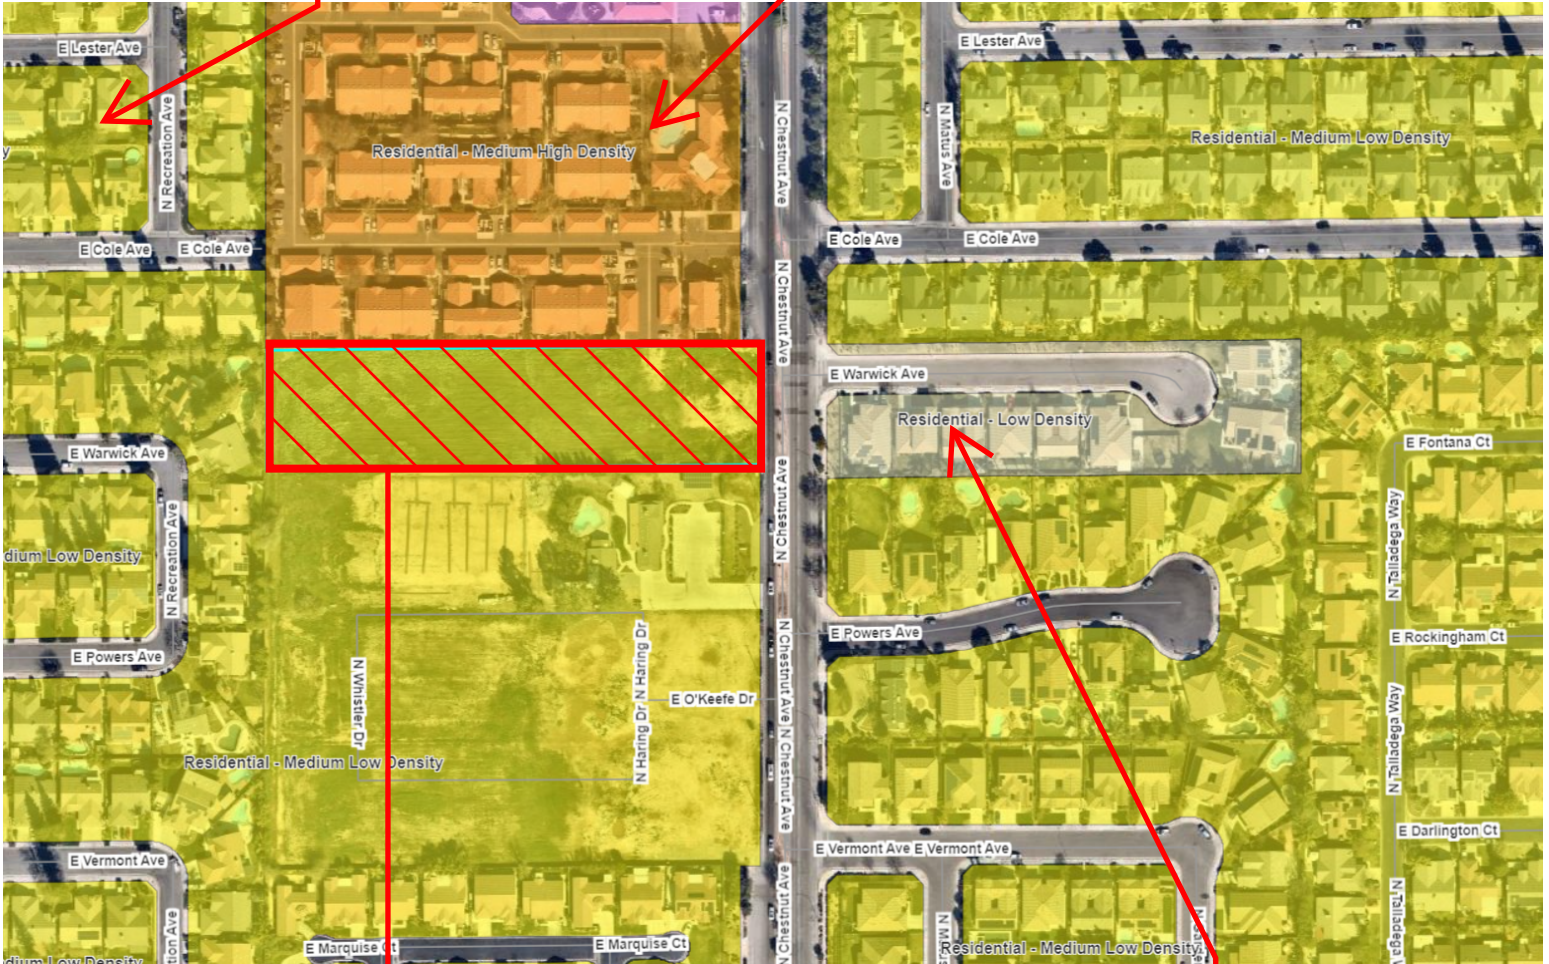

Exhibit B – Planned Land Use and Zoning Map

Planned Land Use and Zoning Map

Existing Land Use

Yellow - Residential – Medium Low Density

Orange - Medium High Density Residential

Light Yellow - Residential – Low Density

Planned Land Use and Zoning Map

Planned Land Use

Yellow - Residential – Medium Low Density

Orange - Medium High Density Residential

Proposed change: Medium High Density Residential

Light Yellow - Residential – Low Density

Planned Land Use and Zoning Map

Existing Zoning

Yellow - RS-4 Residential Singly Family, Medium Low Density/Urban Growth Management Area

Orange - RM-1 - Residential Multi-family, Medium High Density, Urban Growth Management Area