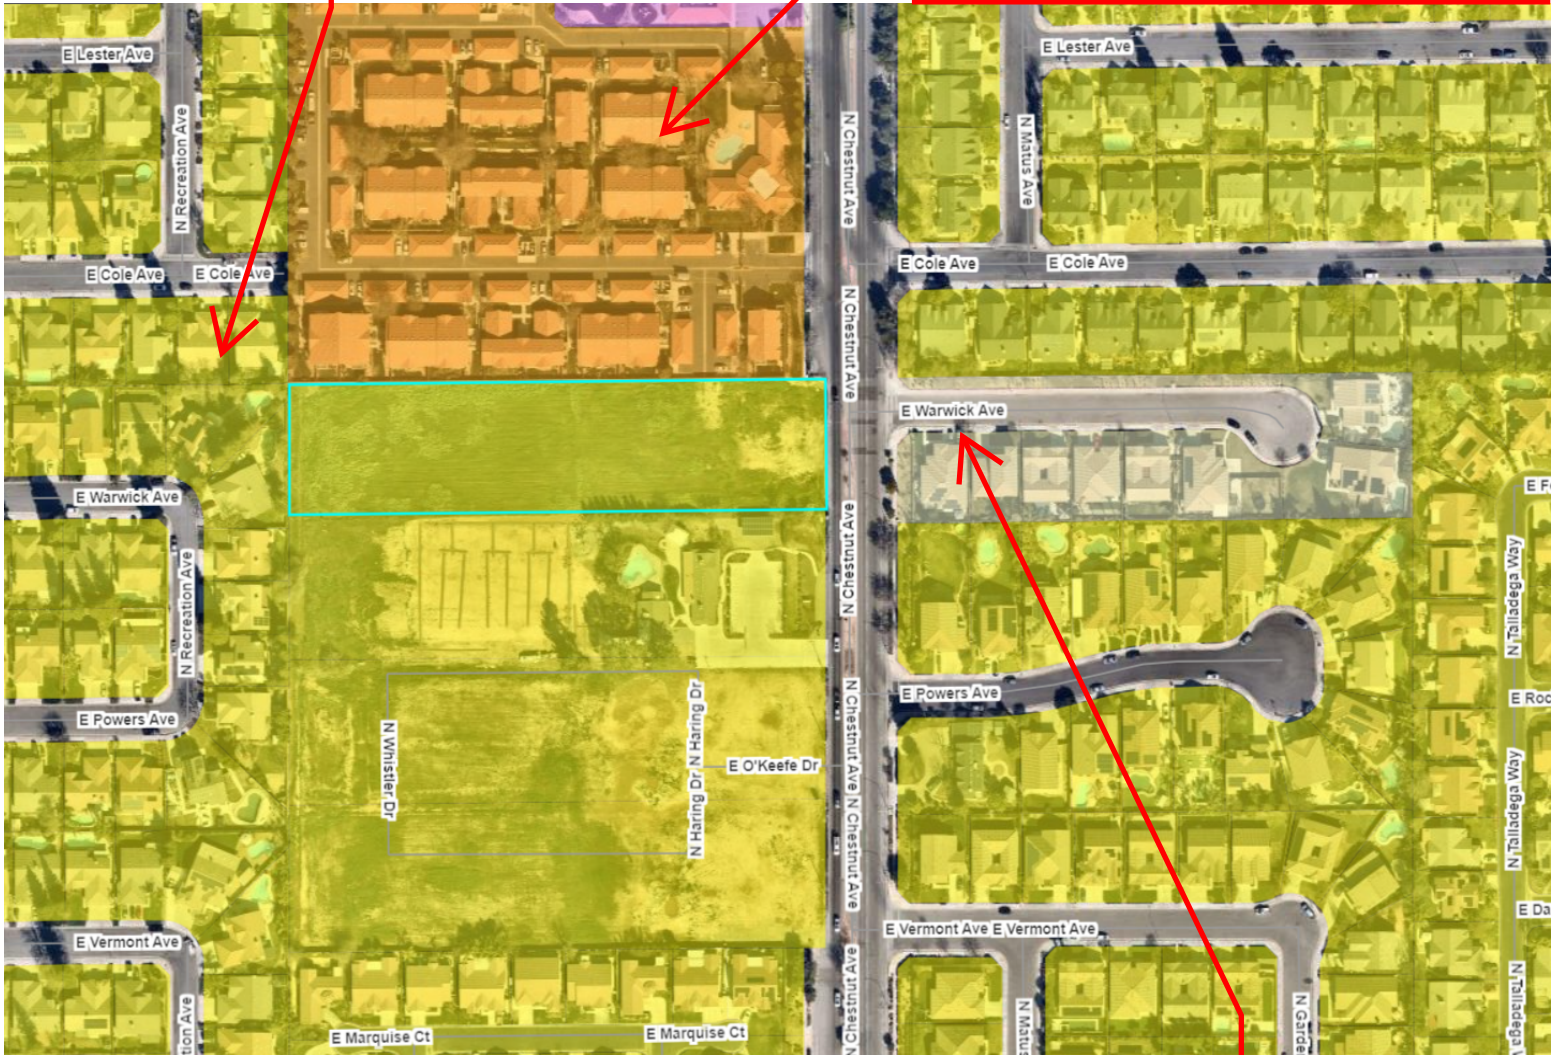

Exhibit B – Planned Land Use and Zoning Map

Planned Land Use and Zoning Map

Existing Land Use

Yellow - Residential – Medium Low Density

Orange - Medium High Density Residential

Light Yellow - Residential – Low Density

Planned Land Use and Zoning Map

Planned Land Use

Yellow - Residential – Medium Low Density

Orange - Medium High Density Residential

Proposed change: Medium High Density Residential

Light Yellow - Residential – Low Density

Planned Land Use and Zoning Map

Existing Zoning

Yellow - RS-4 Residential Singly Family, Medium Low Density/Urban Growth Management Area

Orange - RM-1 - Residential Multi-family, Medium High Density, Urban Growth Management Area

Light Yellow - RS-3 Residential Single Family, Low Density, Urban Growth Management Area

Planned Land Use and Zoning Map

Planned Zoning

Yellow - RS-4 Residential Singly Family, Medium Low Density, Urban Growth Management Area