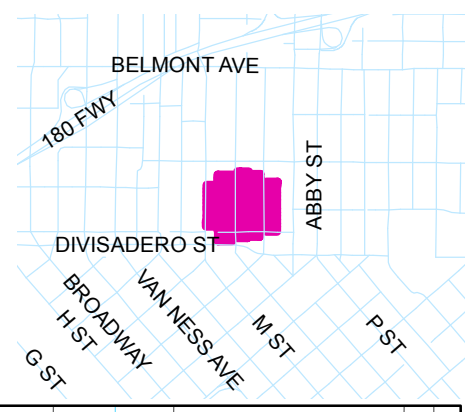

999594 R-15-001

Buffered at:350 Feet, Legal Notices, Owners

45932217

45932218

Address List Map, c:\gisdm5\automap\adrlist.mxd, Thu Jan 15 18:33:47 2015