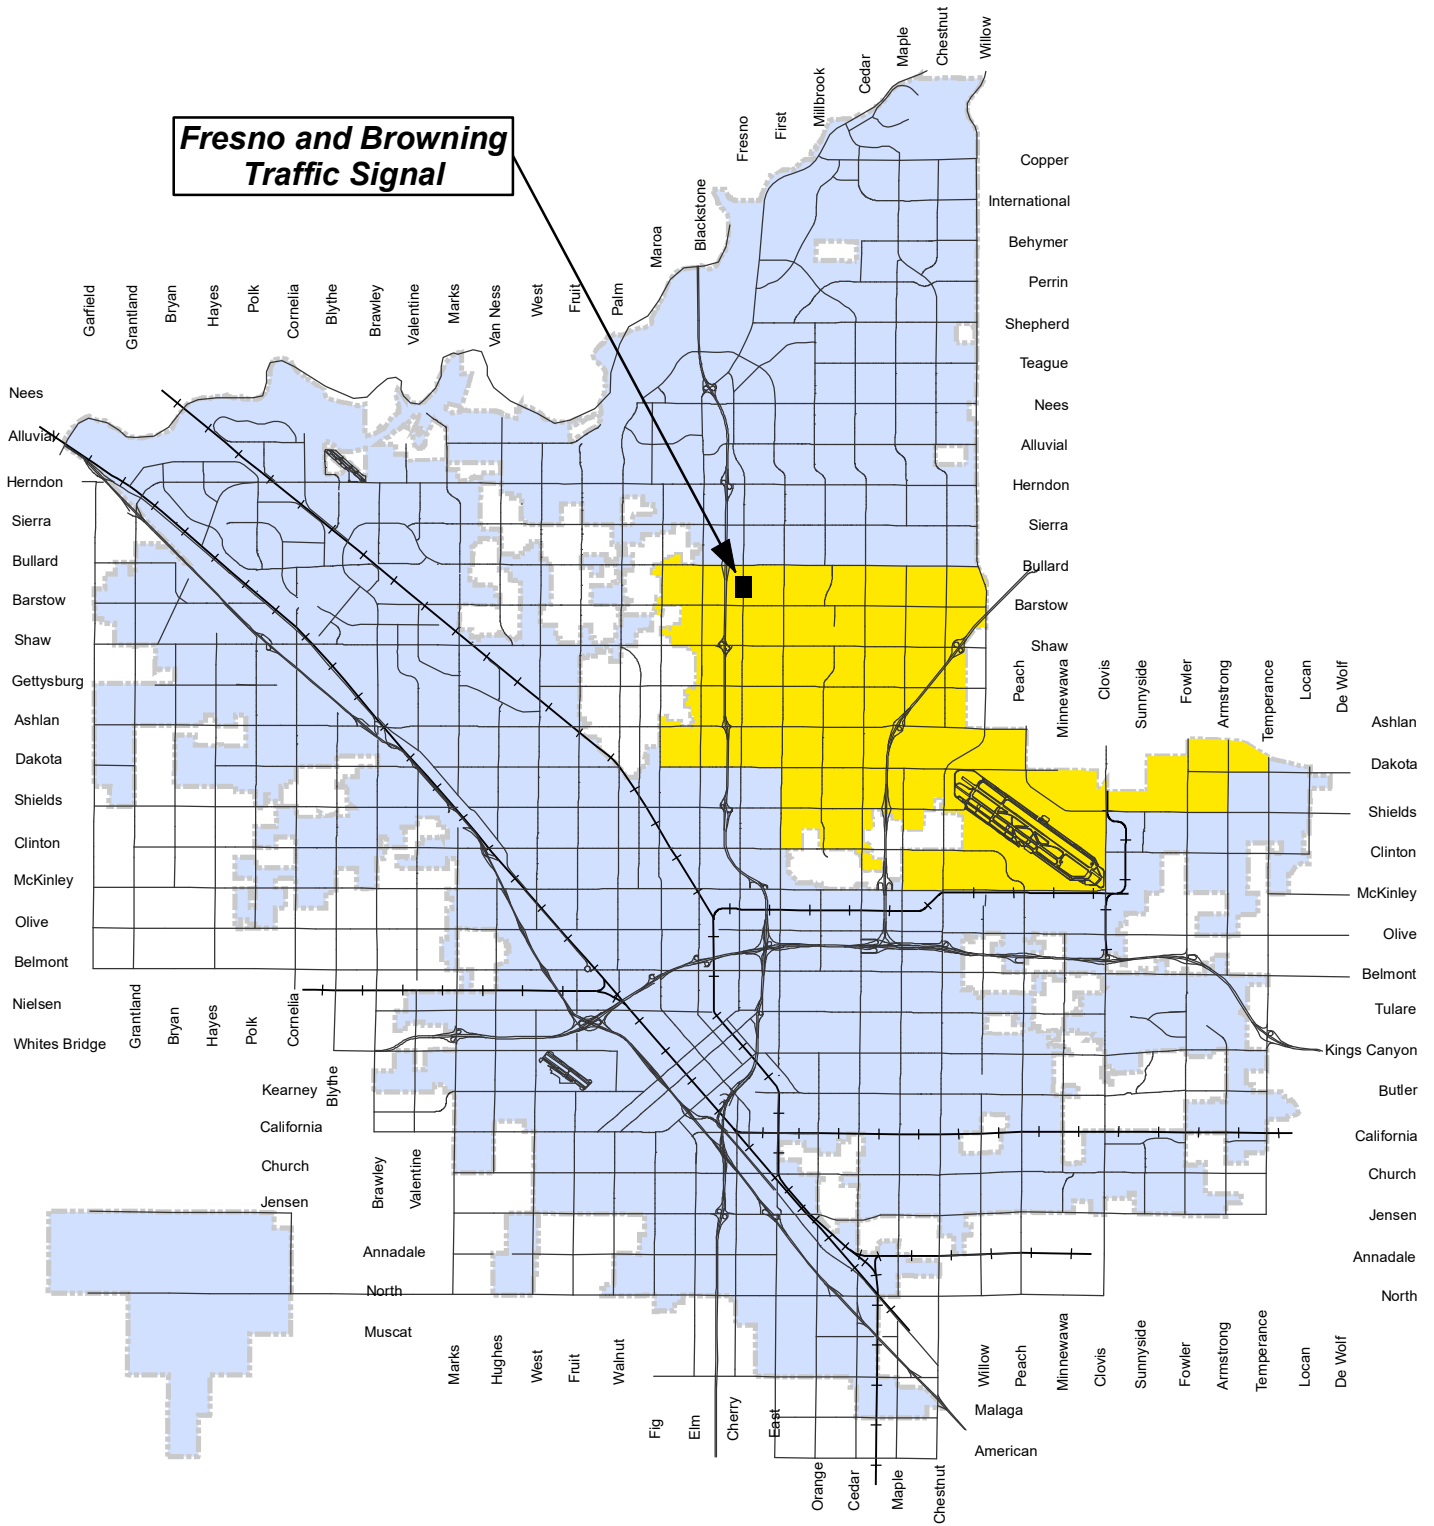

Fresno and Browning Traffic Signal

VICINITY MAP

Fresno and Browning Traffic Signal

Project ID: PW00908
Council District: 4

- District 4
- City Limits