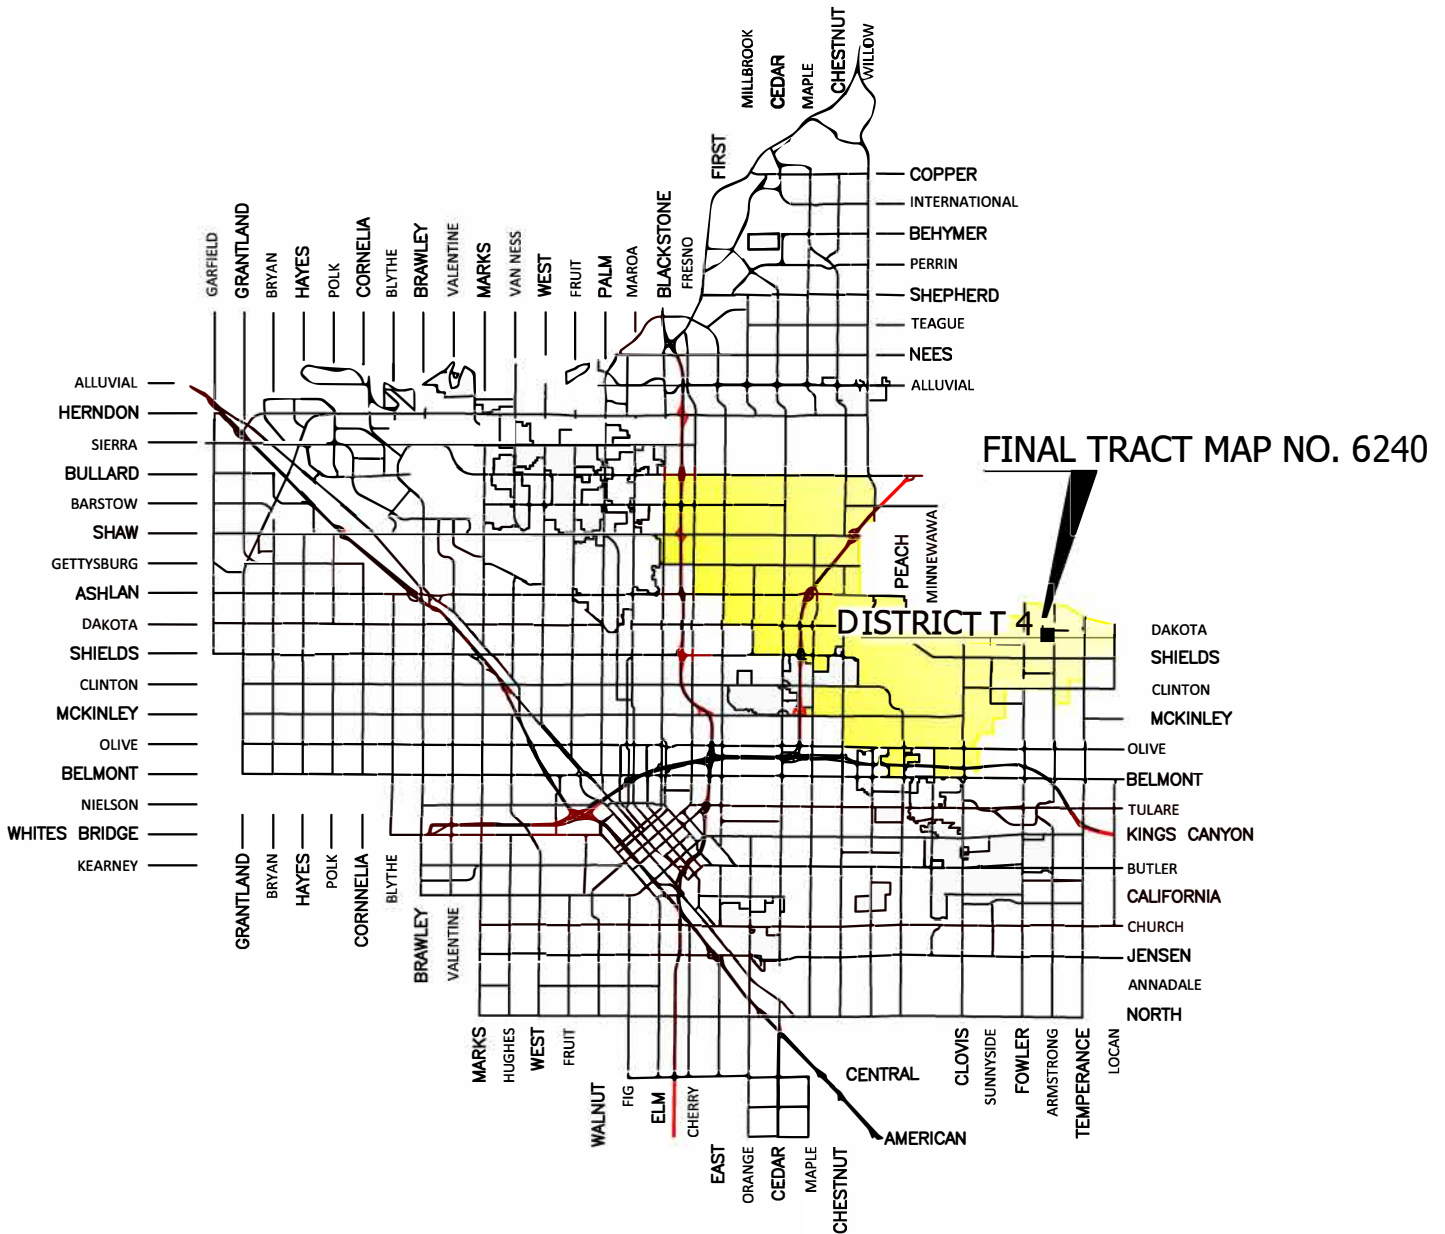

CITY OF
FRESNO
 PUBLIC WORKS DEPARTMENT
 TRAFFIC AND ENGINEERING SERVICES DIVISION

LOCATION MAP
ANNEXATION NO. 119
COMMUNITY FACILITIES DISTRICT NO. 11