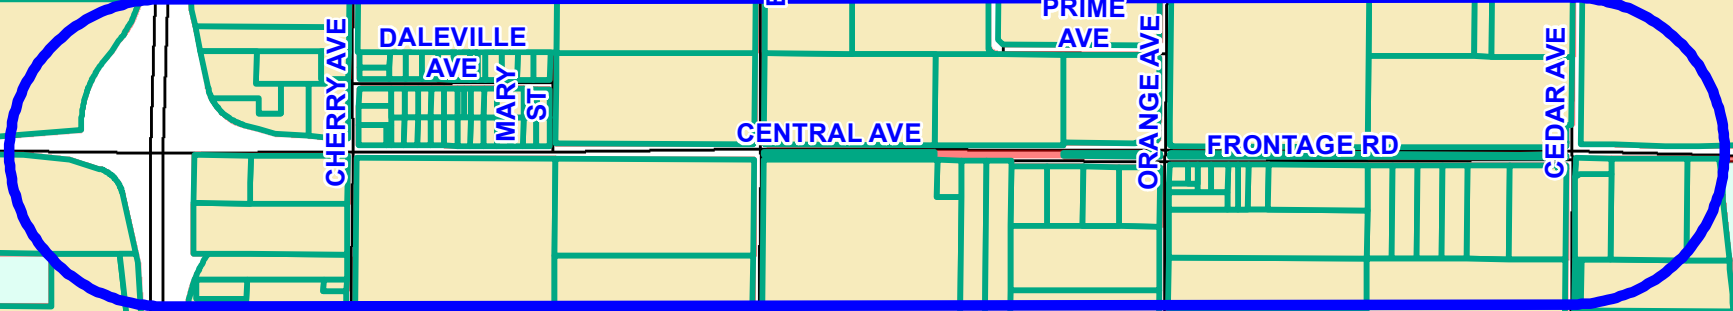

Exhibit "C"  
Public Hearing Notice Mailing List Vicinity Map

# CENTRAL AVE OPL SR 41 to CEDAR AVE

**Legend**

-  Central Ave 1000' Buffer
-  Parcels Intersecting 1000' Buffer
-  Parcels